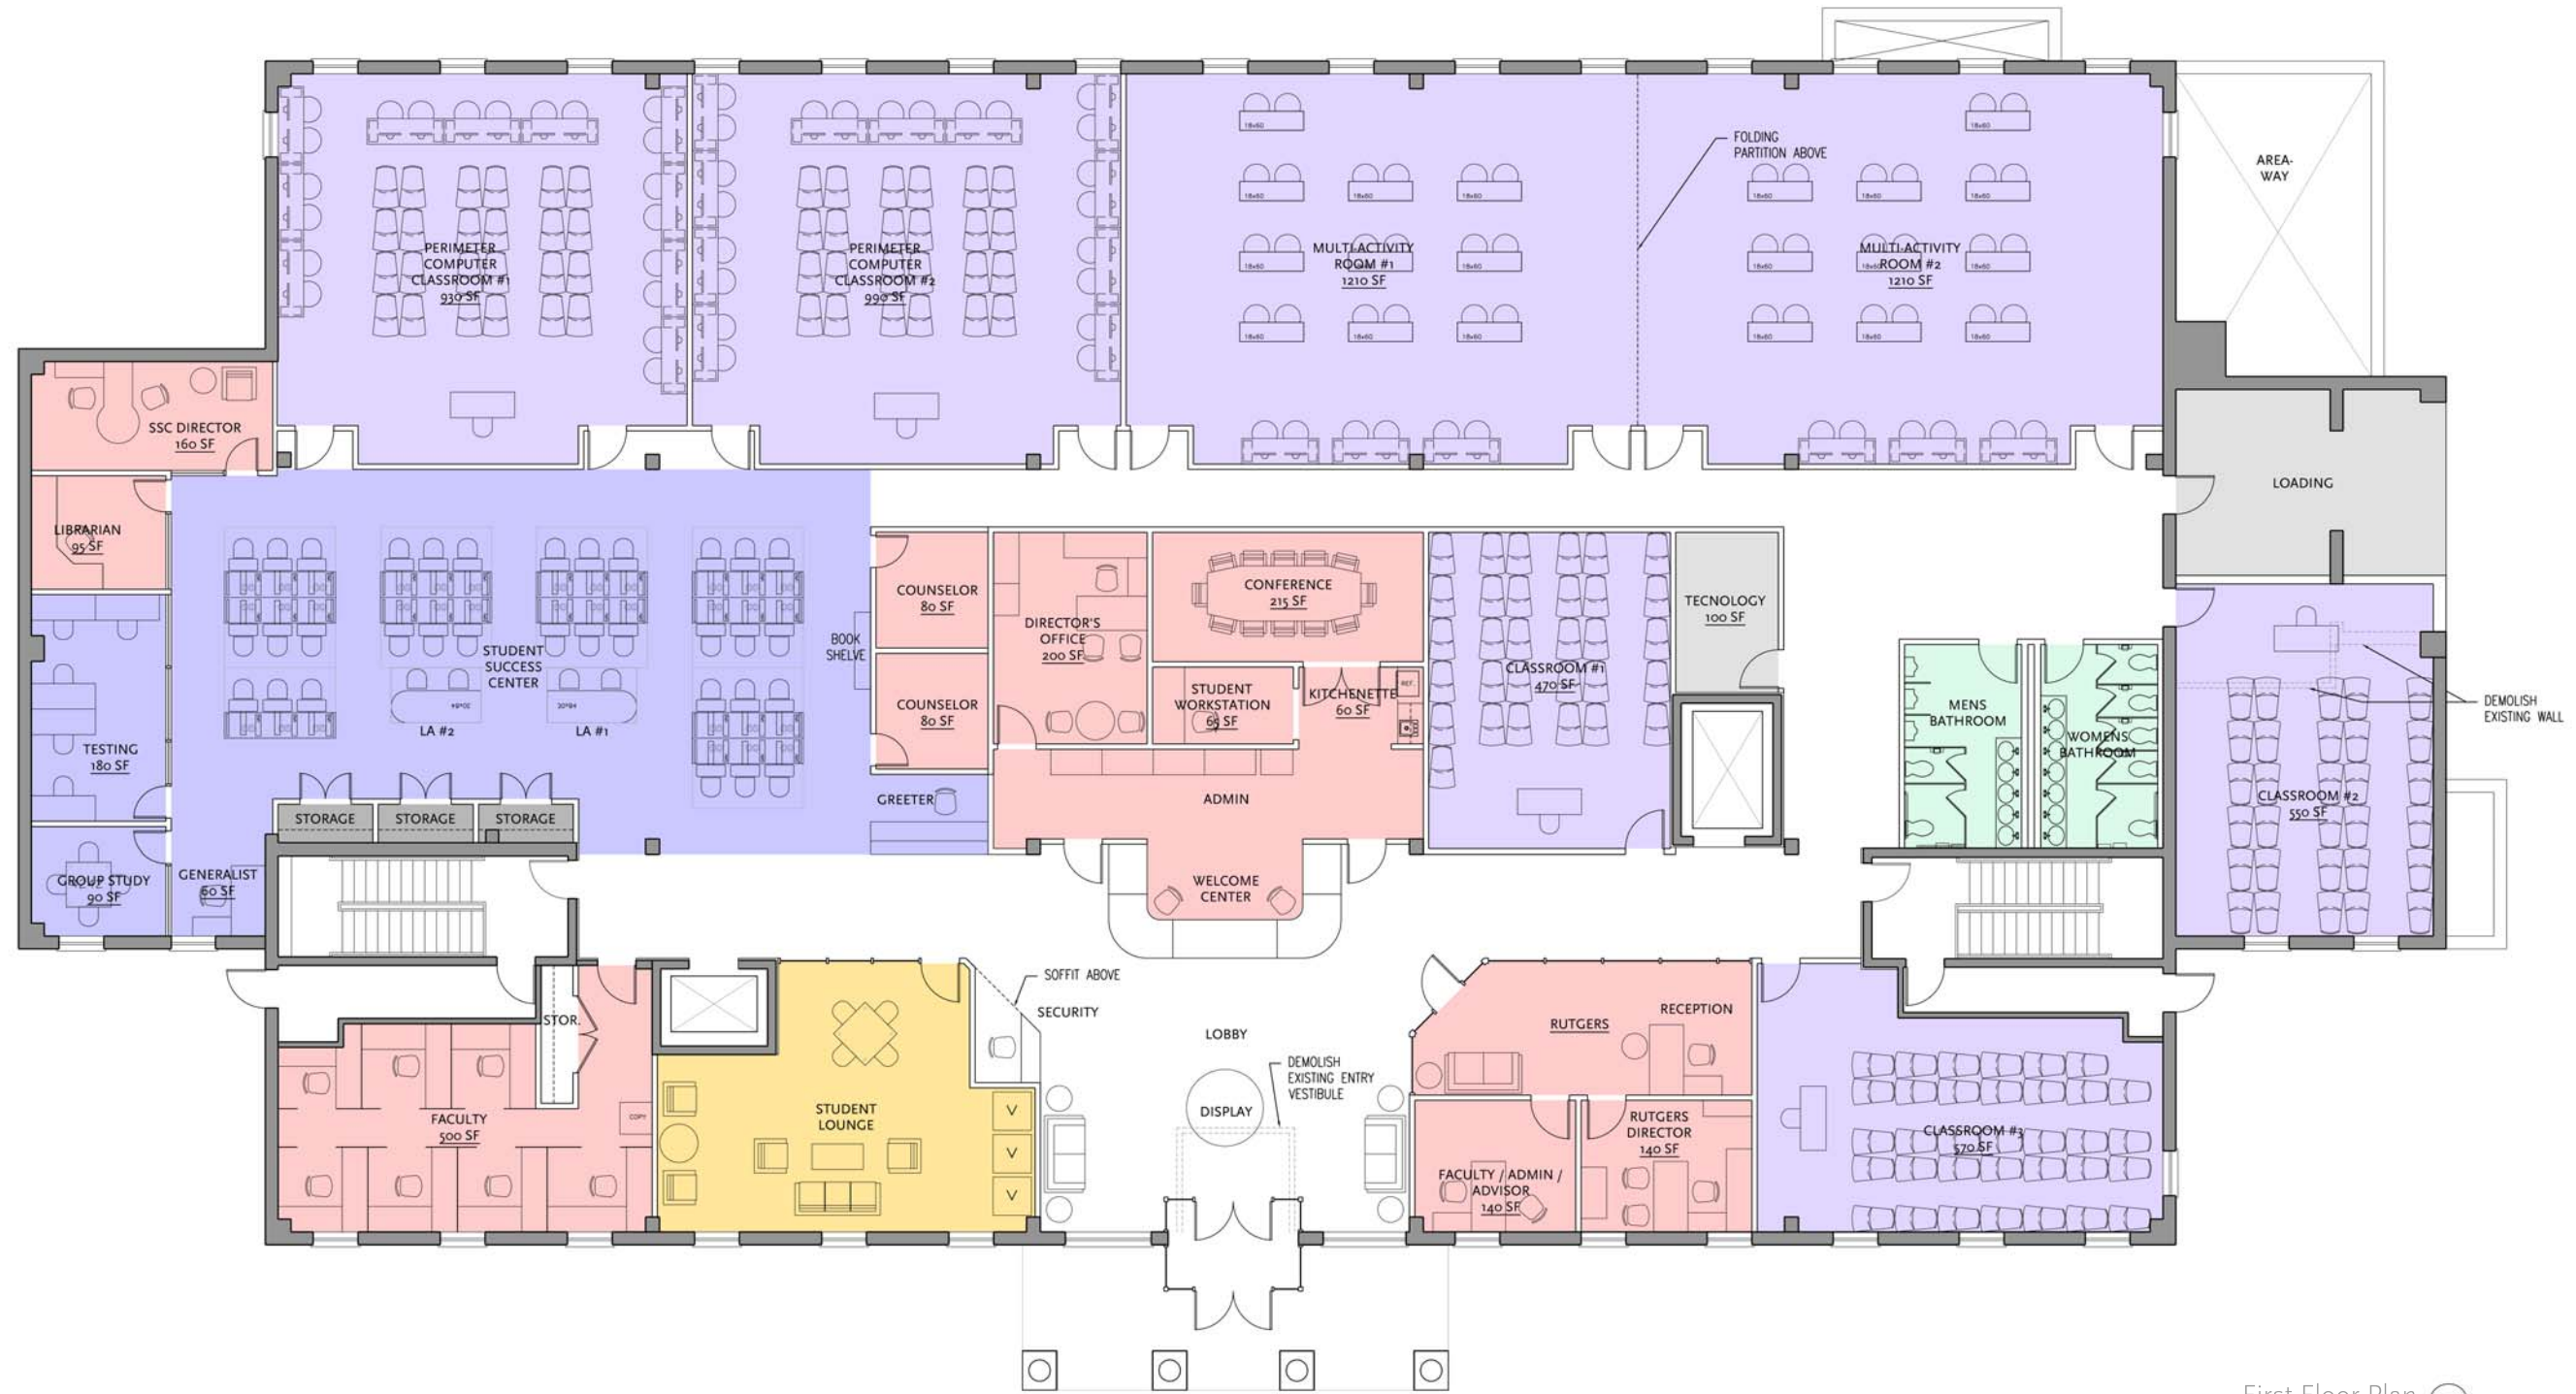

Western Monmouth Higher Education Center Renovations

First Floor Plan
SCALE 3/16"=1'-0" N