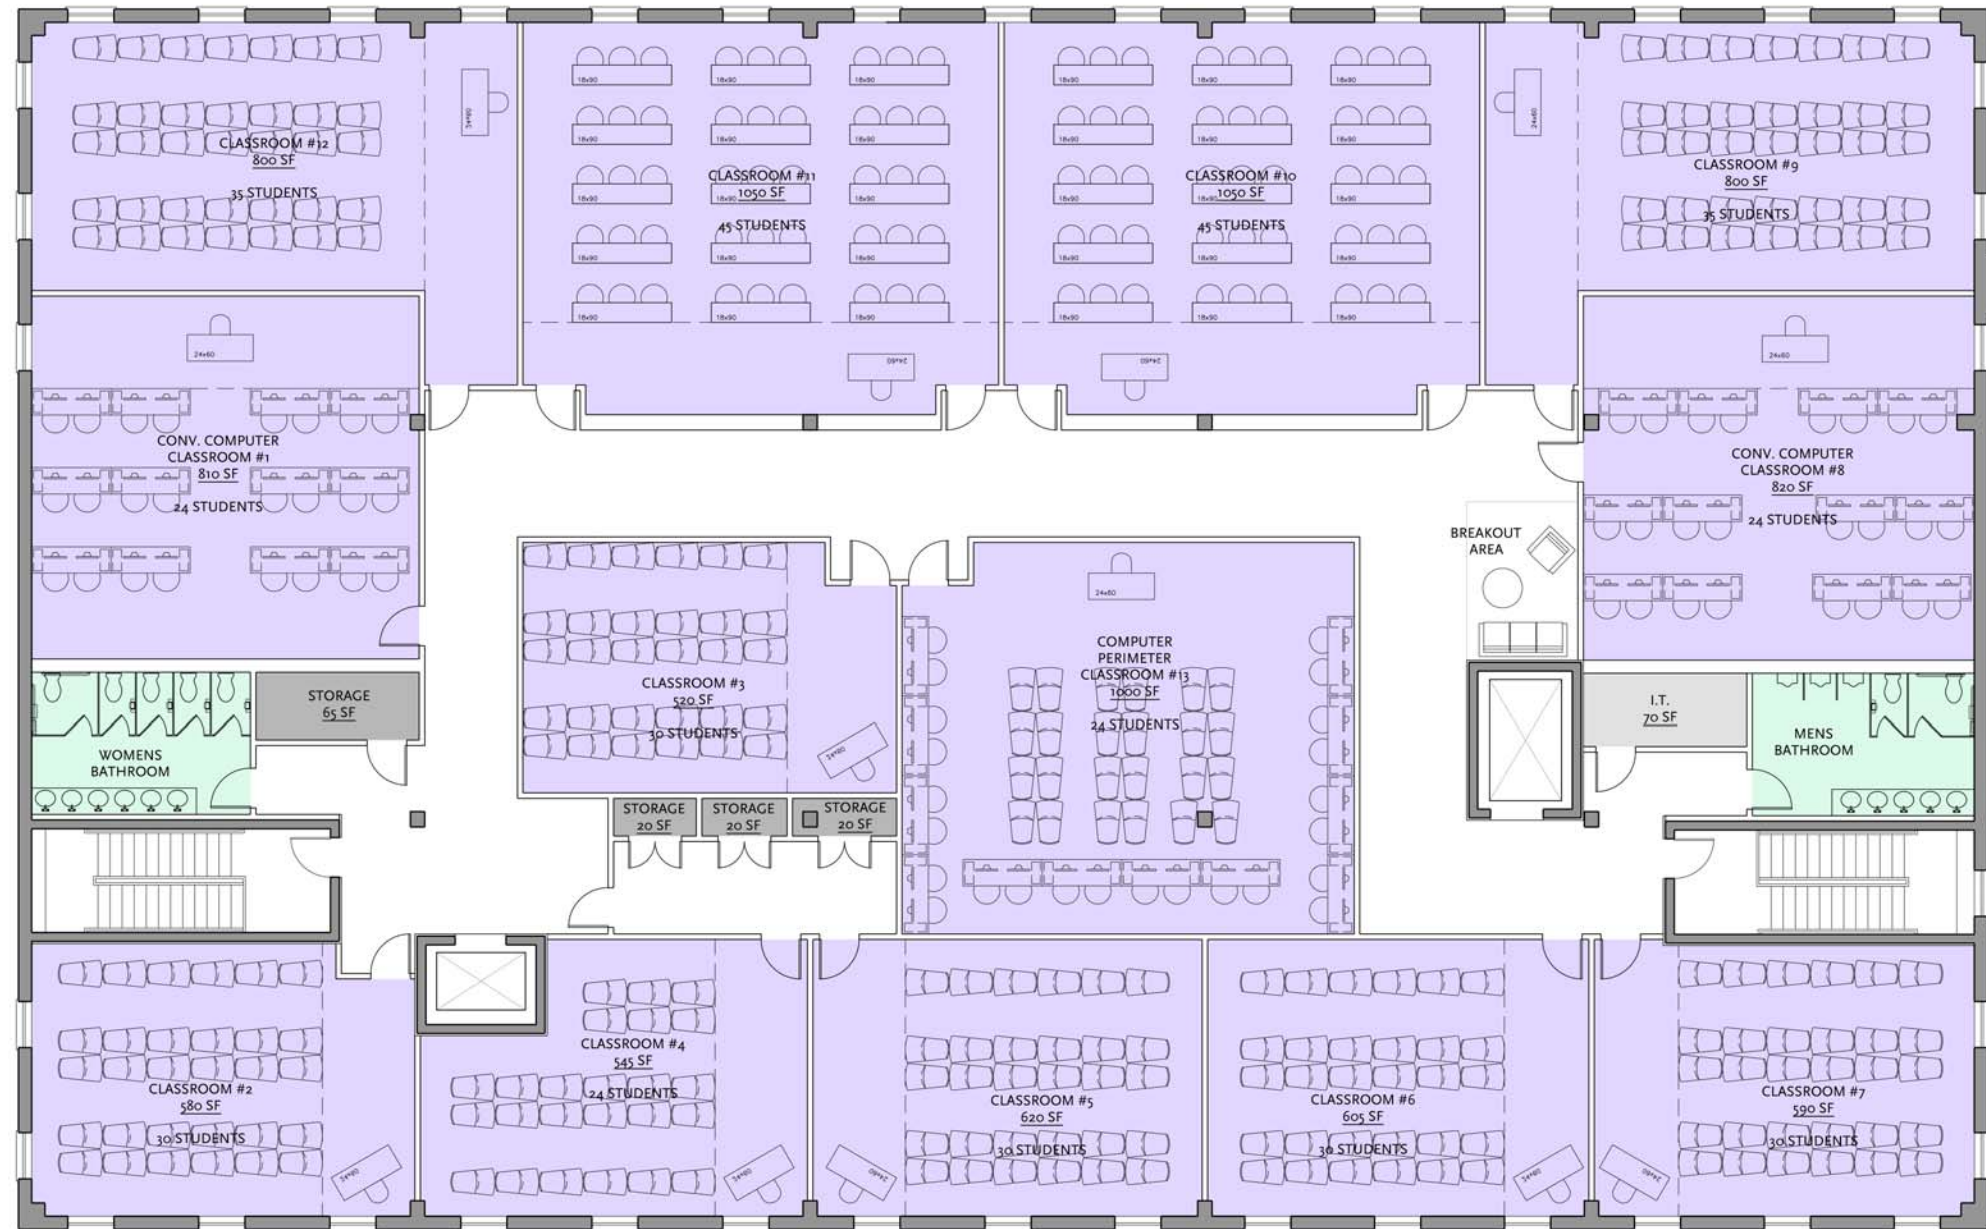

# Western Monmouth Higher Education Center Renovations

Third Floor Plan  
SCALE: 3/8"=1'-0"  
N