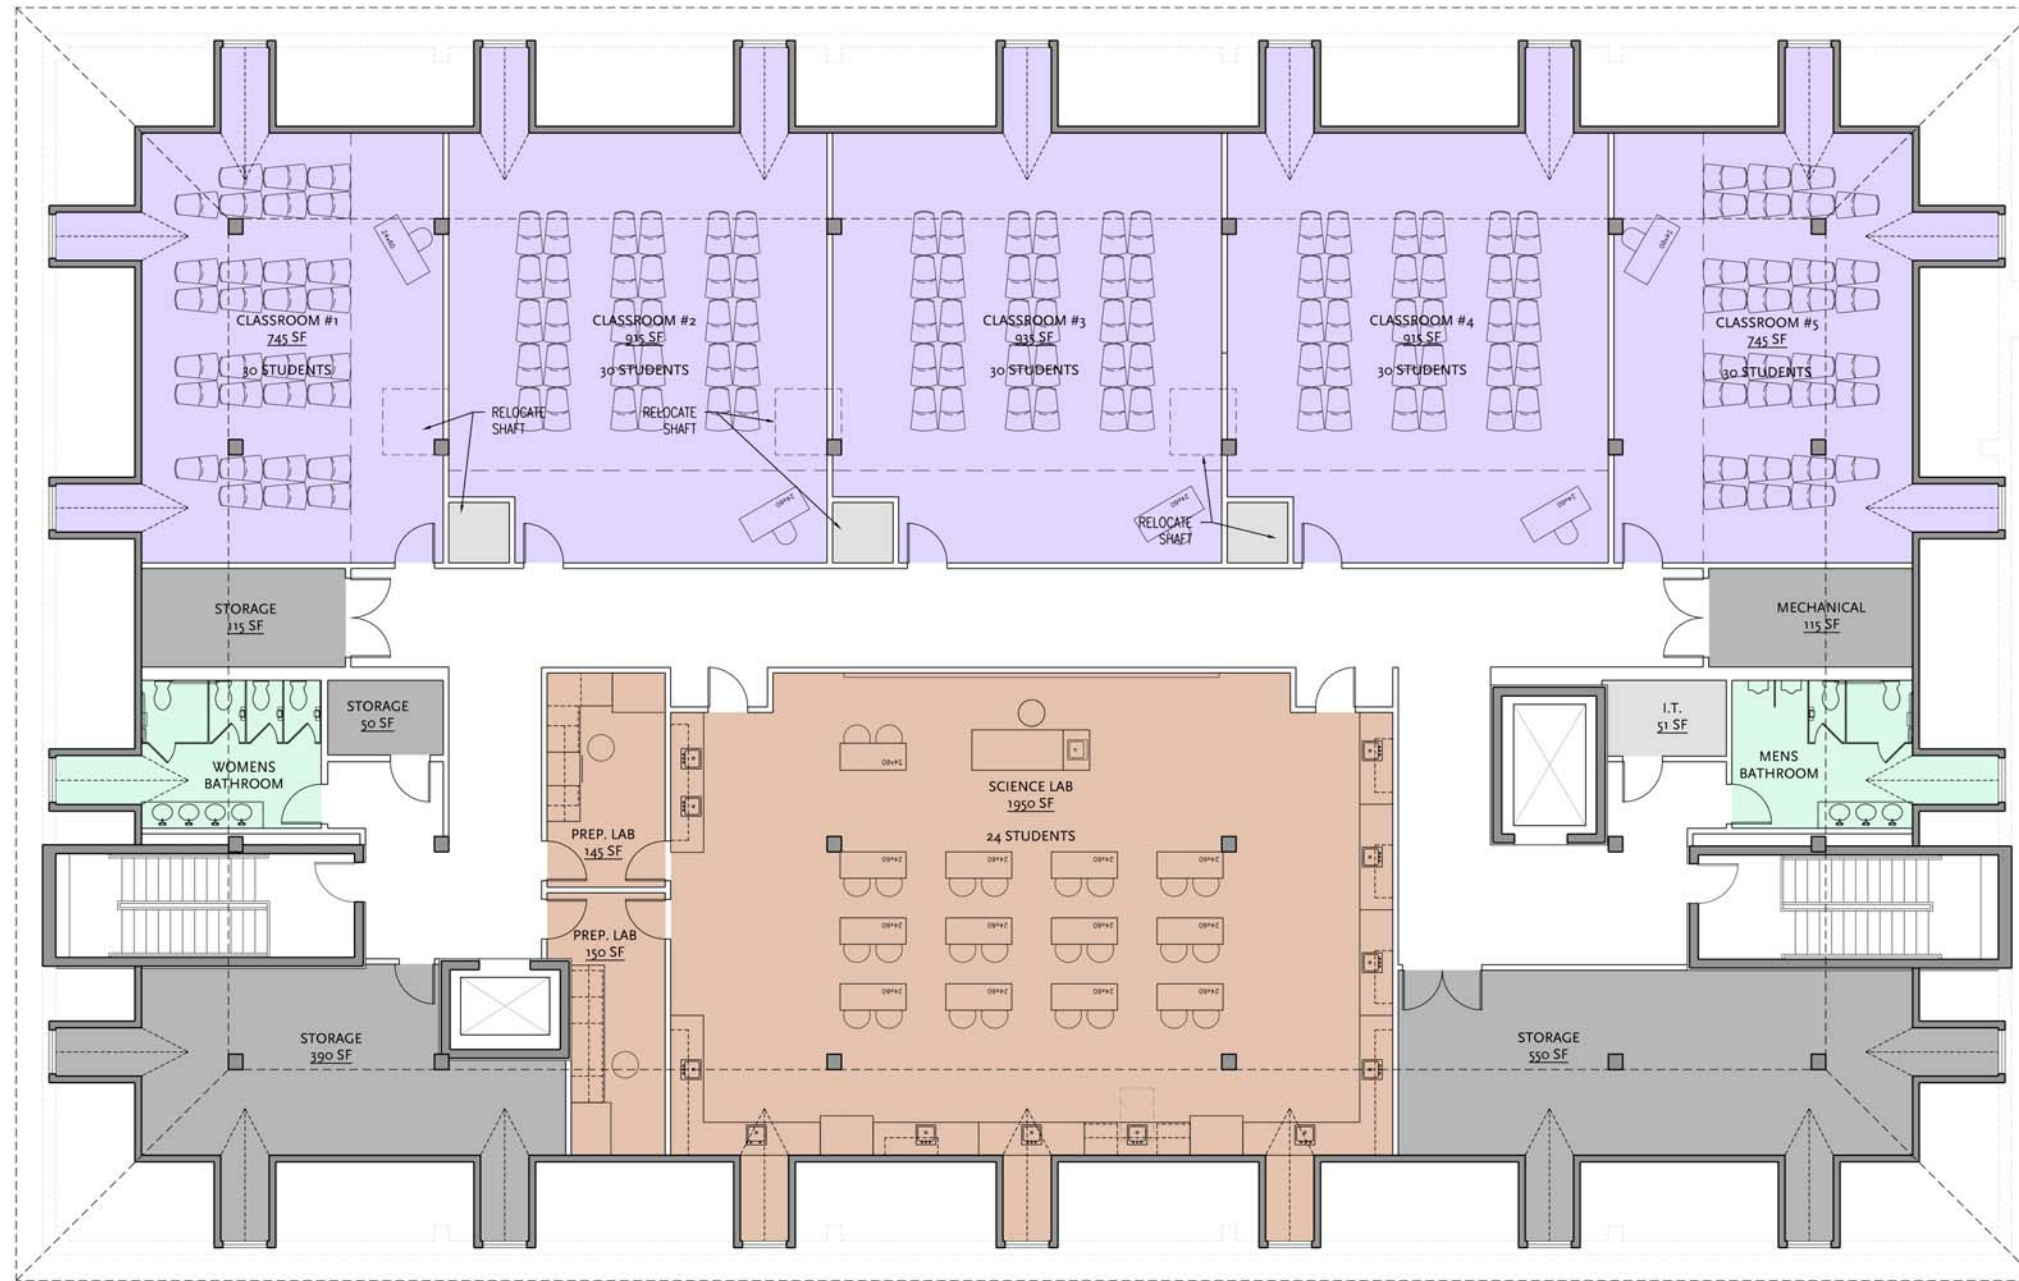

# Western Monmouth Higher Education Center Renovations

Fourth Floor Plan  
SCALE: 3/8"=1'-0"  
N