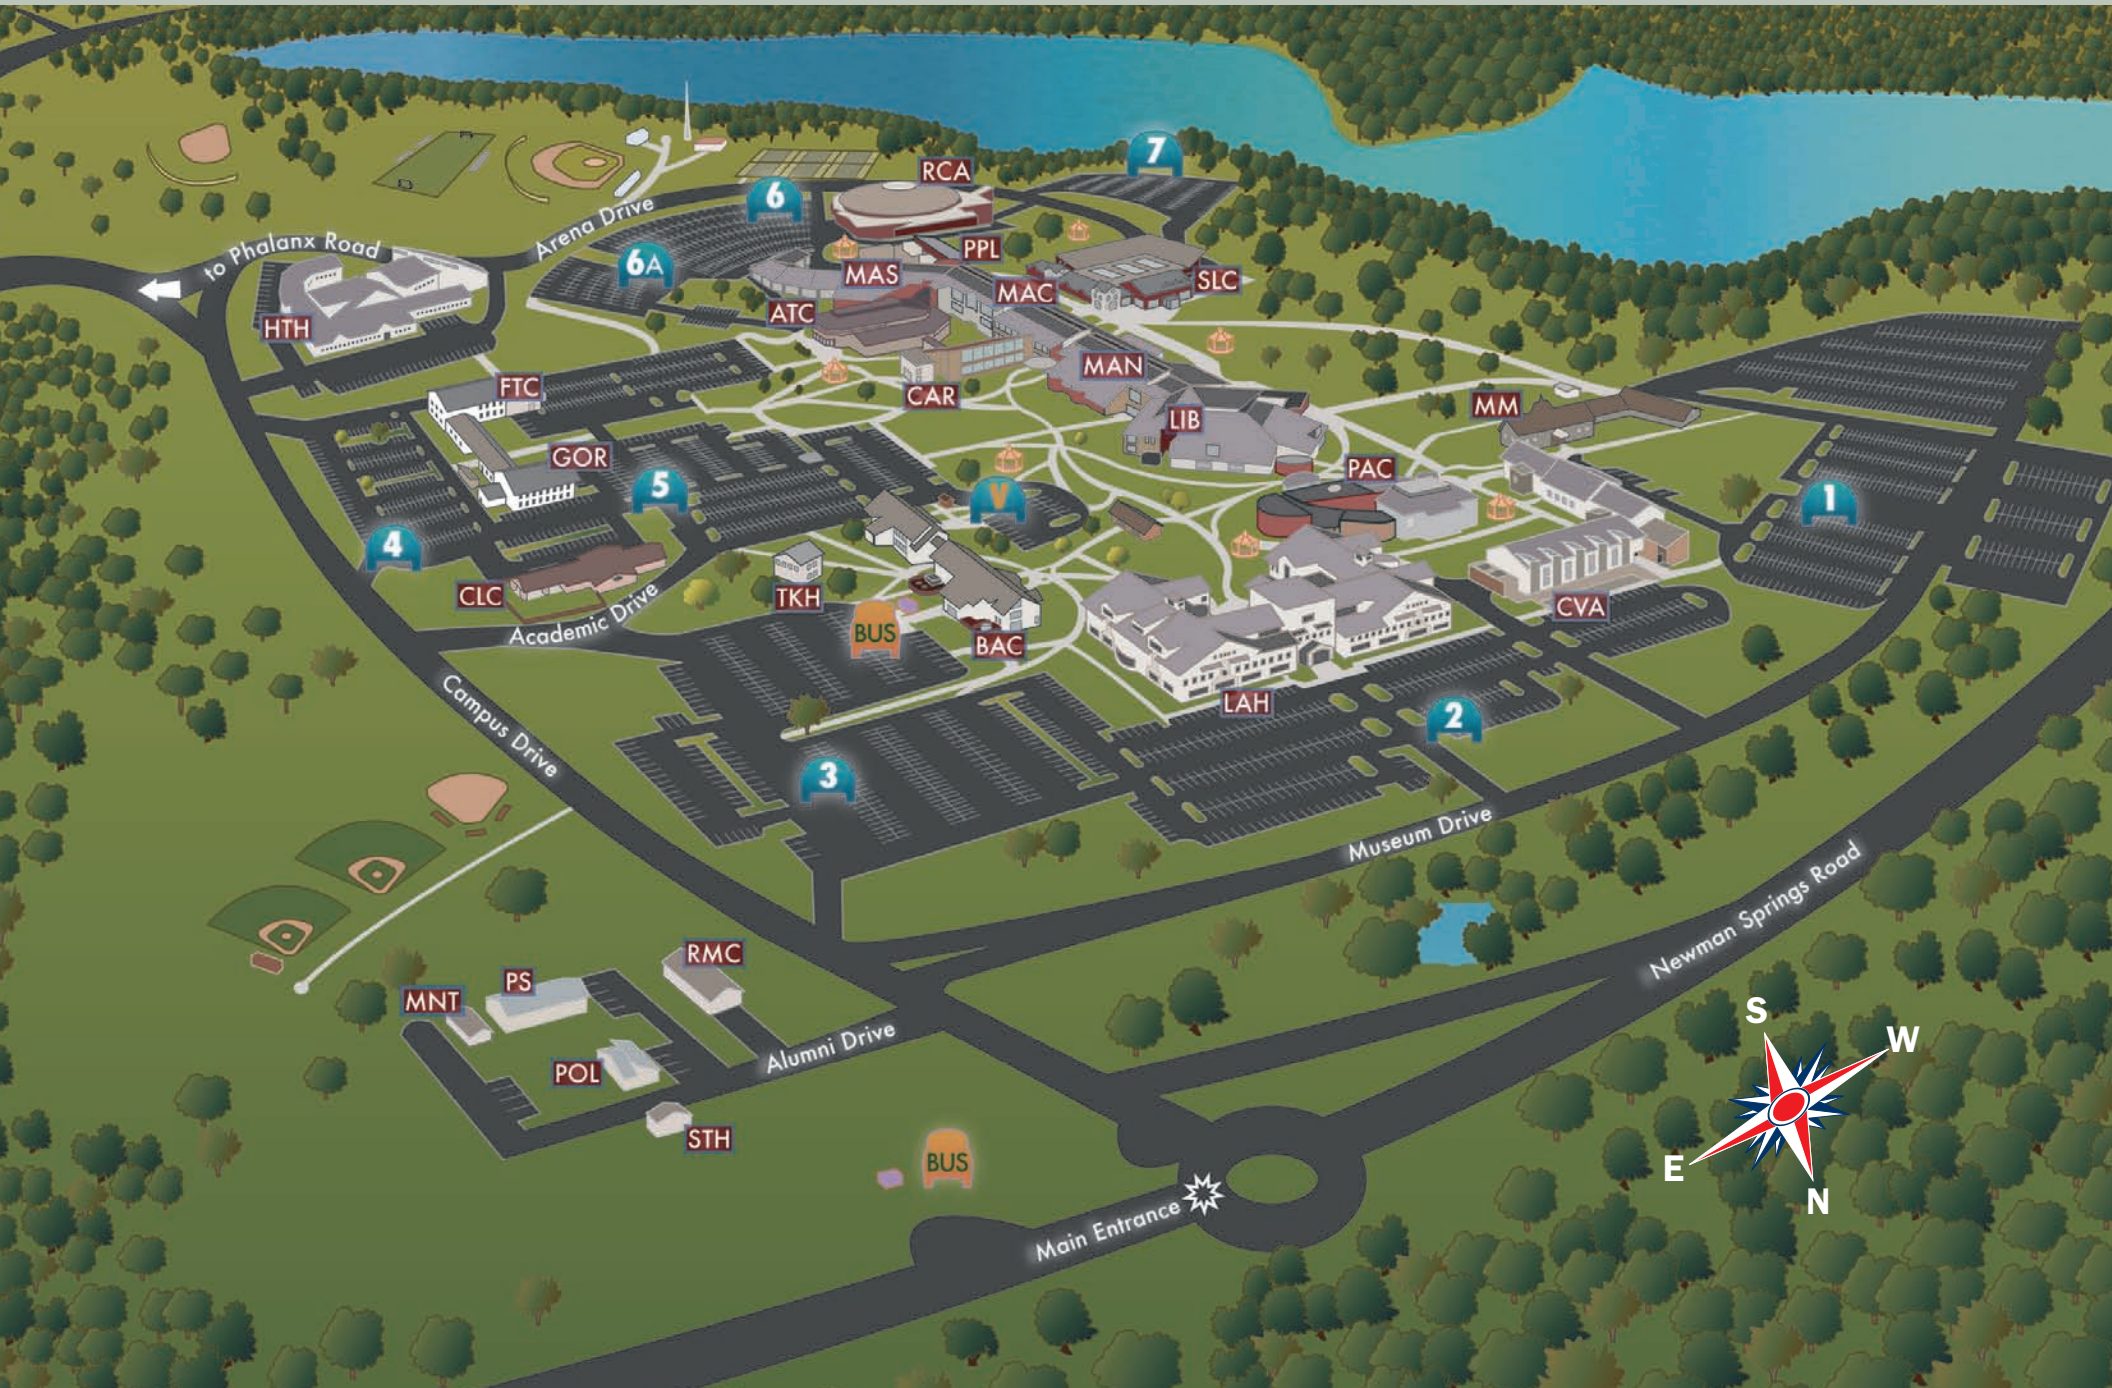

BROOKDALE COMMUNITY COLLEGE

Lincroft Campus Guide

Legend

Designated Smoking Gazebo

Visitor Parking/Parking Lots

Bus Stop

ATC Advanced Technology Center

90.5 The NIGHT Brookdale Public Radio
Brookdale Television Studio and Office
Center for WWII Studies
Communications Media
Outreach, Business and Community
Development

AUTO Automotive Technology

BAC Brookdale Administration Center

Accounting
Business and Finance
College Relations
Design and Production
College Webmaster
Exec VP of Admin, Operations and
Information Tech Services
Foundation Offices
Human Resources
Planning, Assessment and Research
President's and Executive Offices
Special Events Planning Office
Transfer Services

MM Monmouth Museum

PAC Performing Arts Center

POL Wilbur Ray Police Station

PPL Power Plant

Facilities Management Office

PS Printshop

RCA Robert J. Collins Arena

Department of Athletics and Recreation

RMC Receiving & Mail Center

SLC Warner Student Life Center

Scroll & Pen College Store
The Paddock Convenience Store
Jersey Blues Dining Room
Student Life and Activities Offices
Student IDs

STH Stryker House