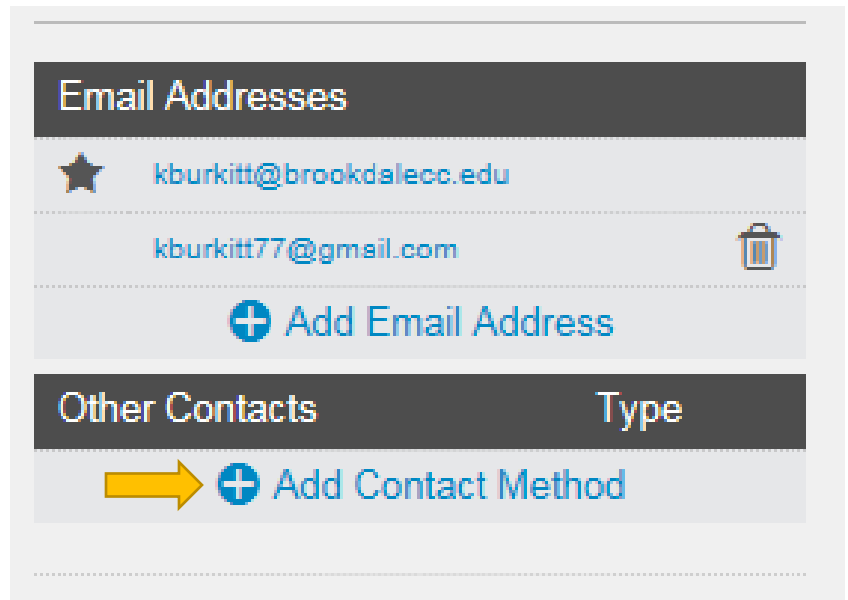

7.) If you want to add mobile or cell phone contact methods, click on **“Add Contact Method.”**

8.) Register your cell phone or mobile device by entering your Cell Number, Carrier, and SMS Email Address.

Enter the area code and phone number, but do not enter any other information in this field.

9.) Enter your SMS Email Address. For instance, if your phone number is 333-444-5555, and you were on the AT&T network, your SMS Email Address would be 3334445555@mobile.att.net

Your SMS Email Address may look something like this.

AT&T	####@mobile.att.net ####@txt.att.net
Sprint	####@messaging.sprintpcs.com
T-Mobile	####@tmomail.net
Verizon	####@vtext.com