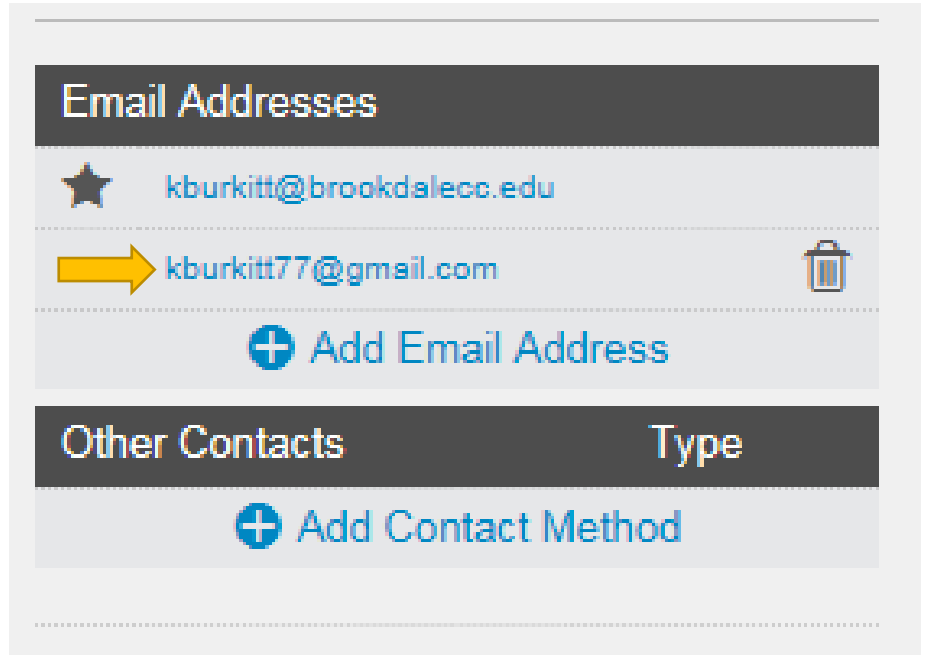

6.) From the **Notifications Preferences Tab** on the left hand side you can change the email notification settings for each account that you have active.

	Email Address	Email Address
	kburkitt@brookdalecc.edu	kburkitt77@gmail.com
Course Activities		
Due Date	✓ ASAP	
Grading Policies		
Course Content		
Files		
Announcement		
Announcement Created By You	🕒 Daily	
Grading ☐ Include scores when alerting about grade changes.		
Invitation		
All Submissions	✓ ASAP	
Late Grading		
Submission Comment