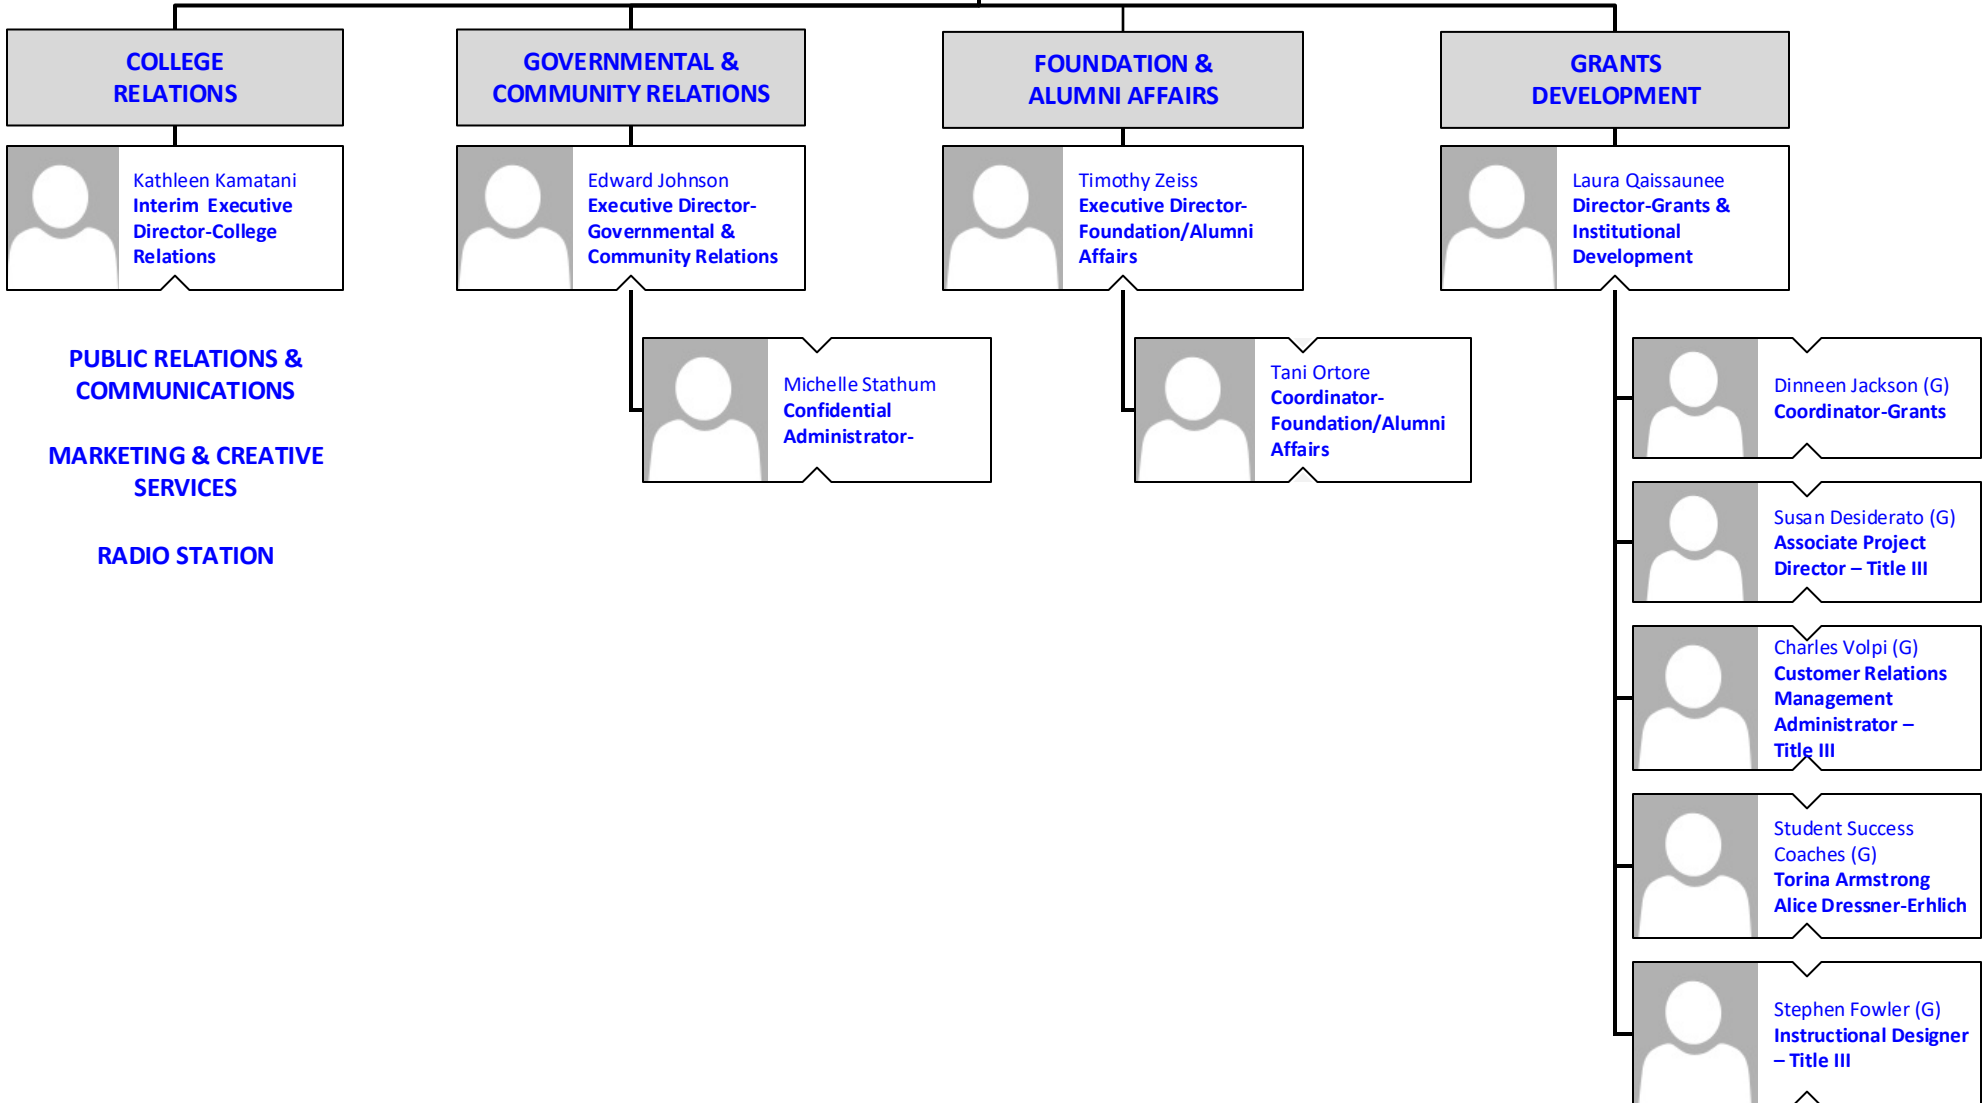

BROOKDALE COMMUNITY COLLEGE
College Relations, Grants and Foundation,
Governmental & Community Relations

David Stout
President