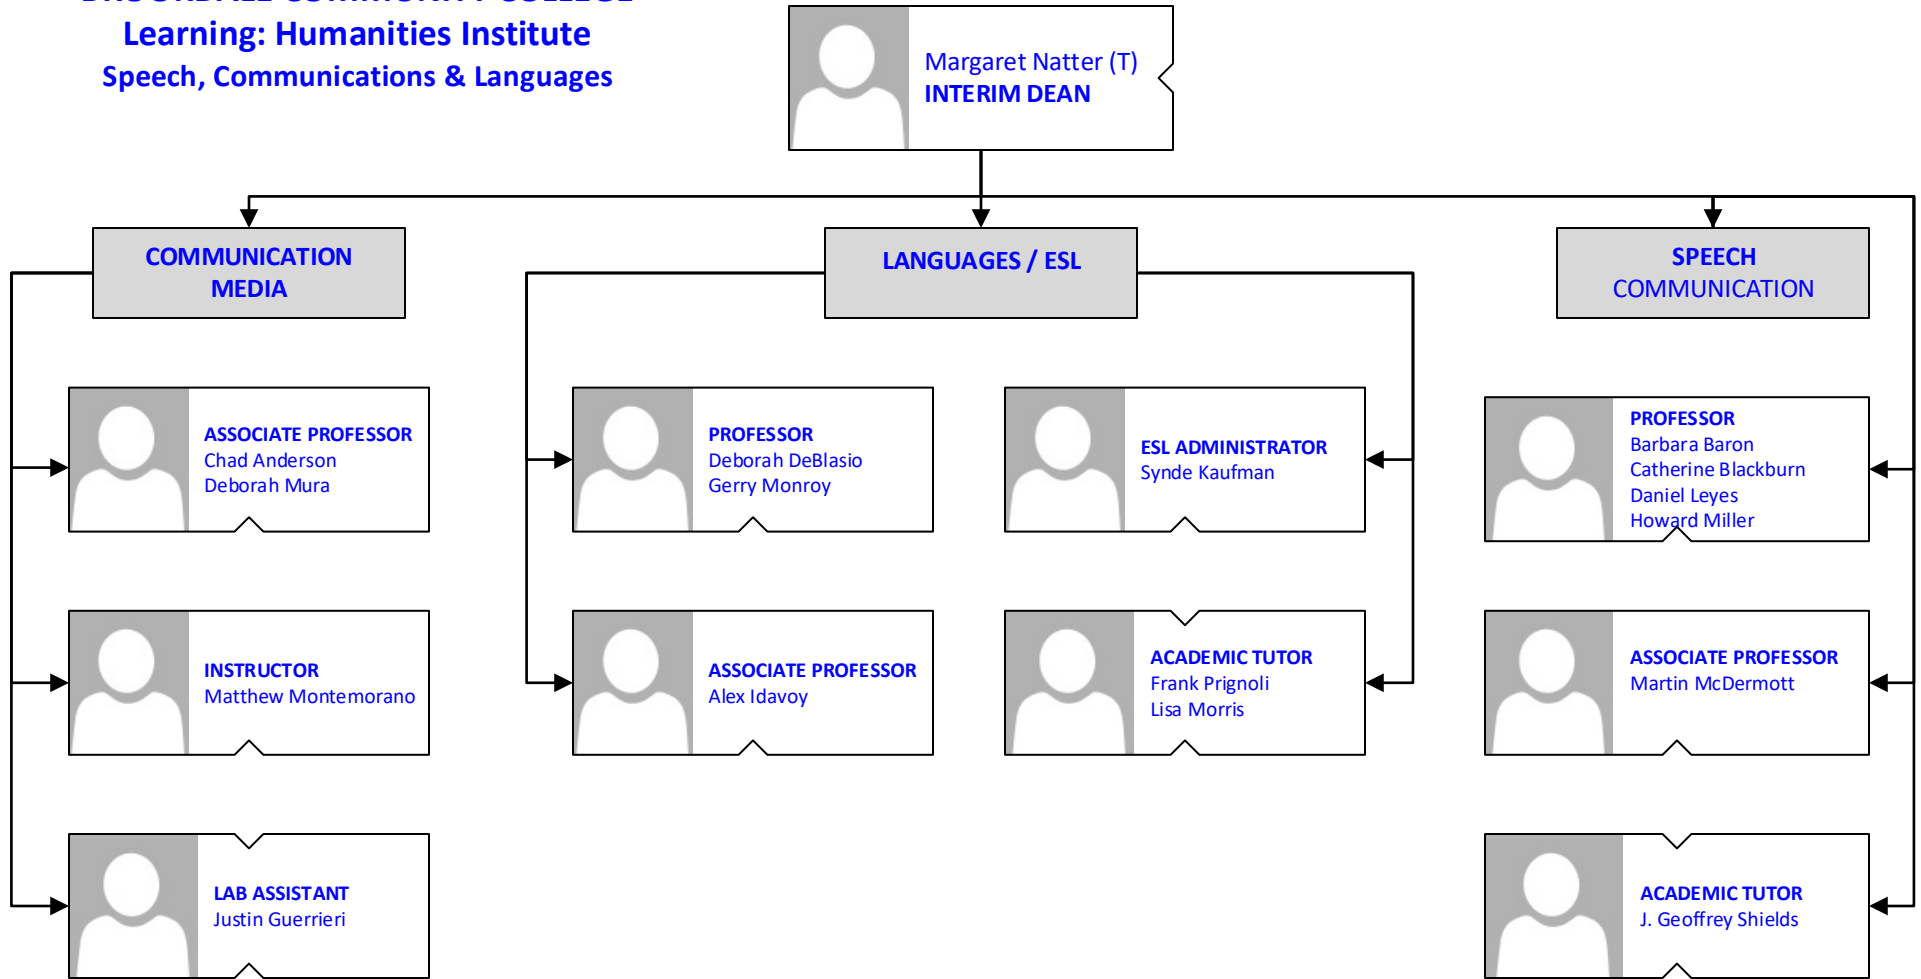

BROOKDALE COMMUNITY COLLEGE
Learning: Humanities Institute
Speech, Communications & Languages