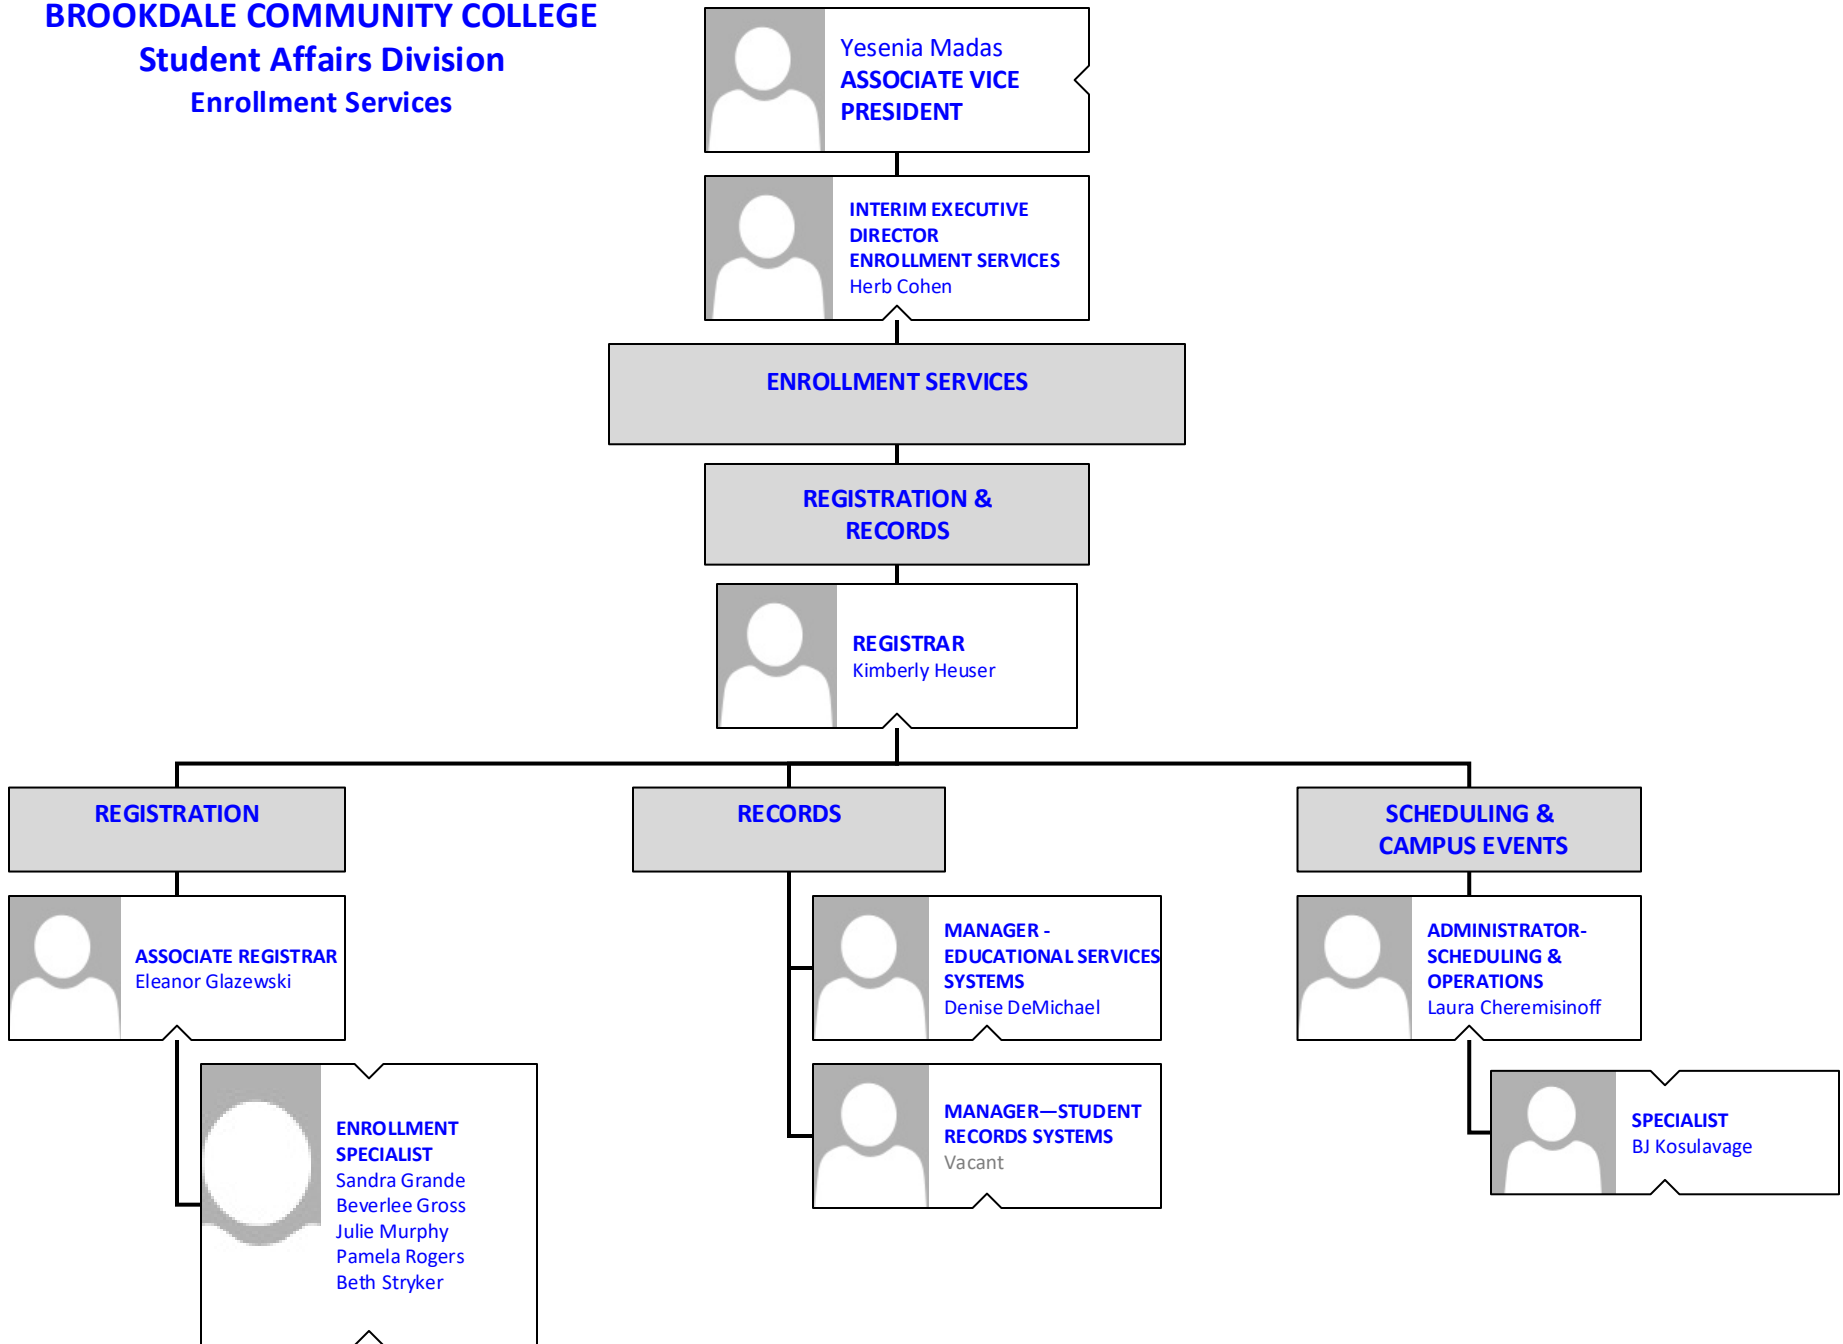

BROOKDALE COMMUNITY COLLEGE
Student Affairs Division
Enrollment Services