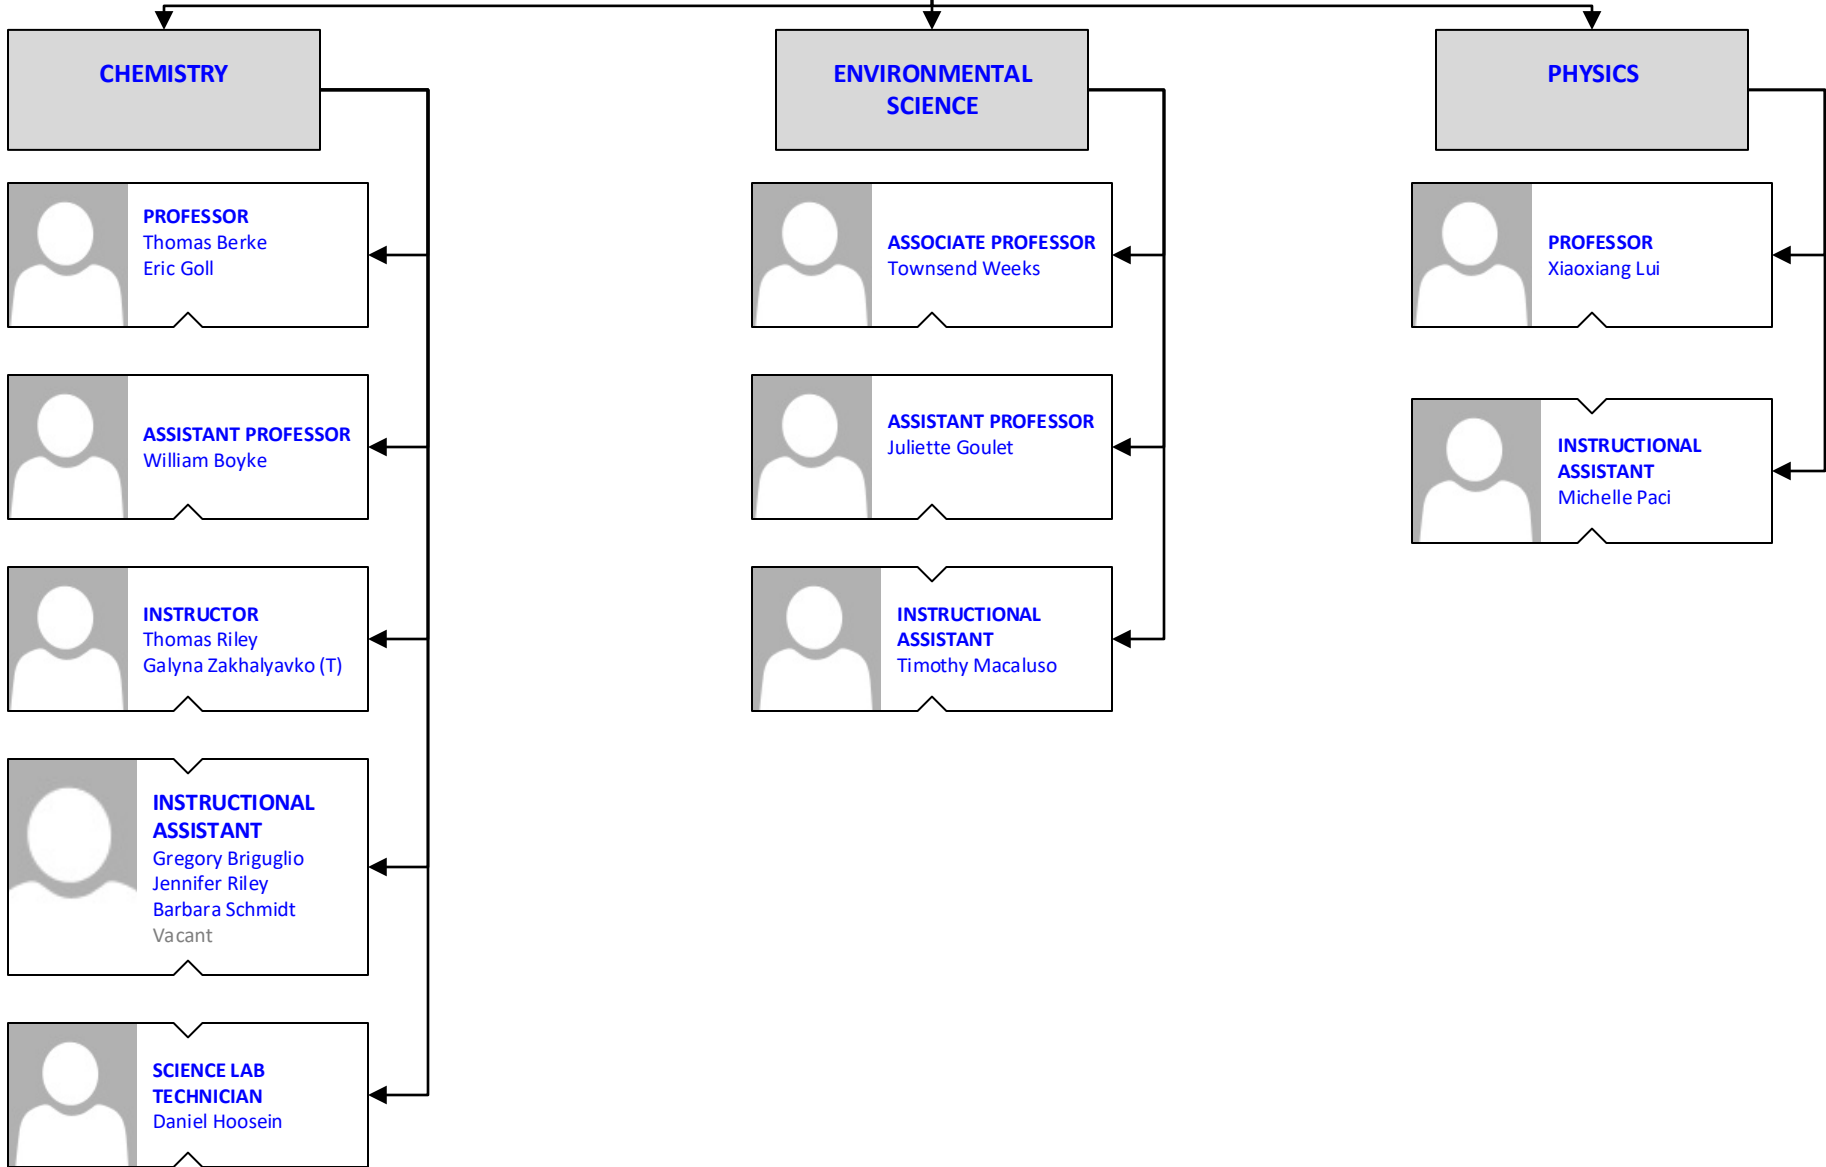

ACADEMIC TUTOR
Deicy Ahmad-Chautre
Ahmed Said
Tatiana Shabat
David Sita
Heeja Kwon

BROOKDALE COMMUNITY COLLEGE
Learning: STEM Institute
Physical Sciences

 **Anoop Ahluwalia**
DEAN

BROOKDALE COMMUNITY COLLEGE
Learning: Humanities Institute