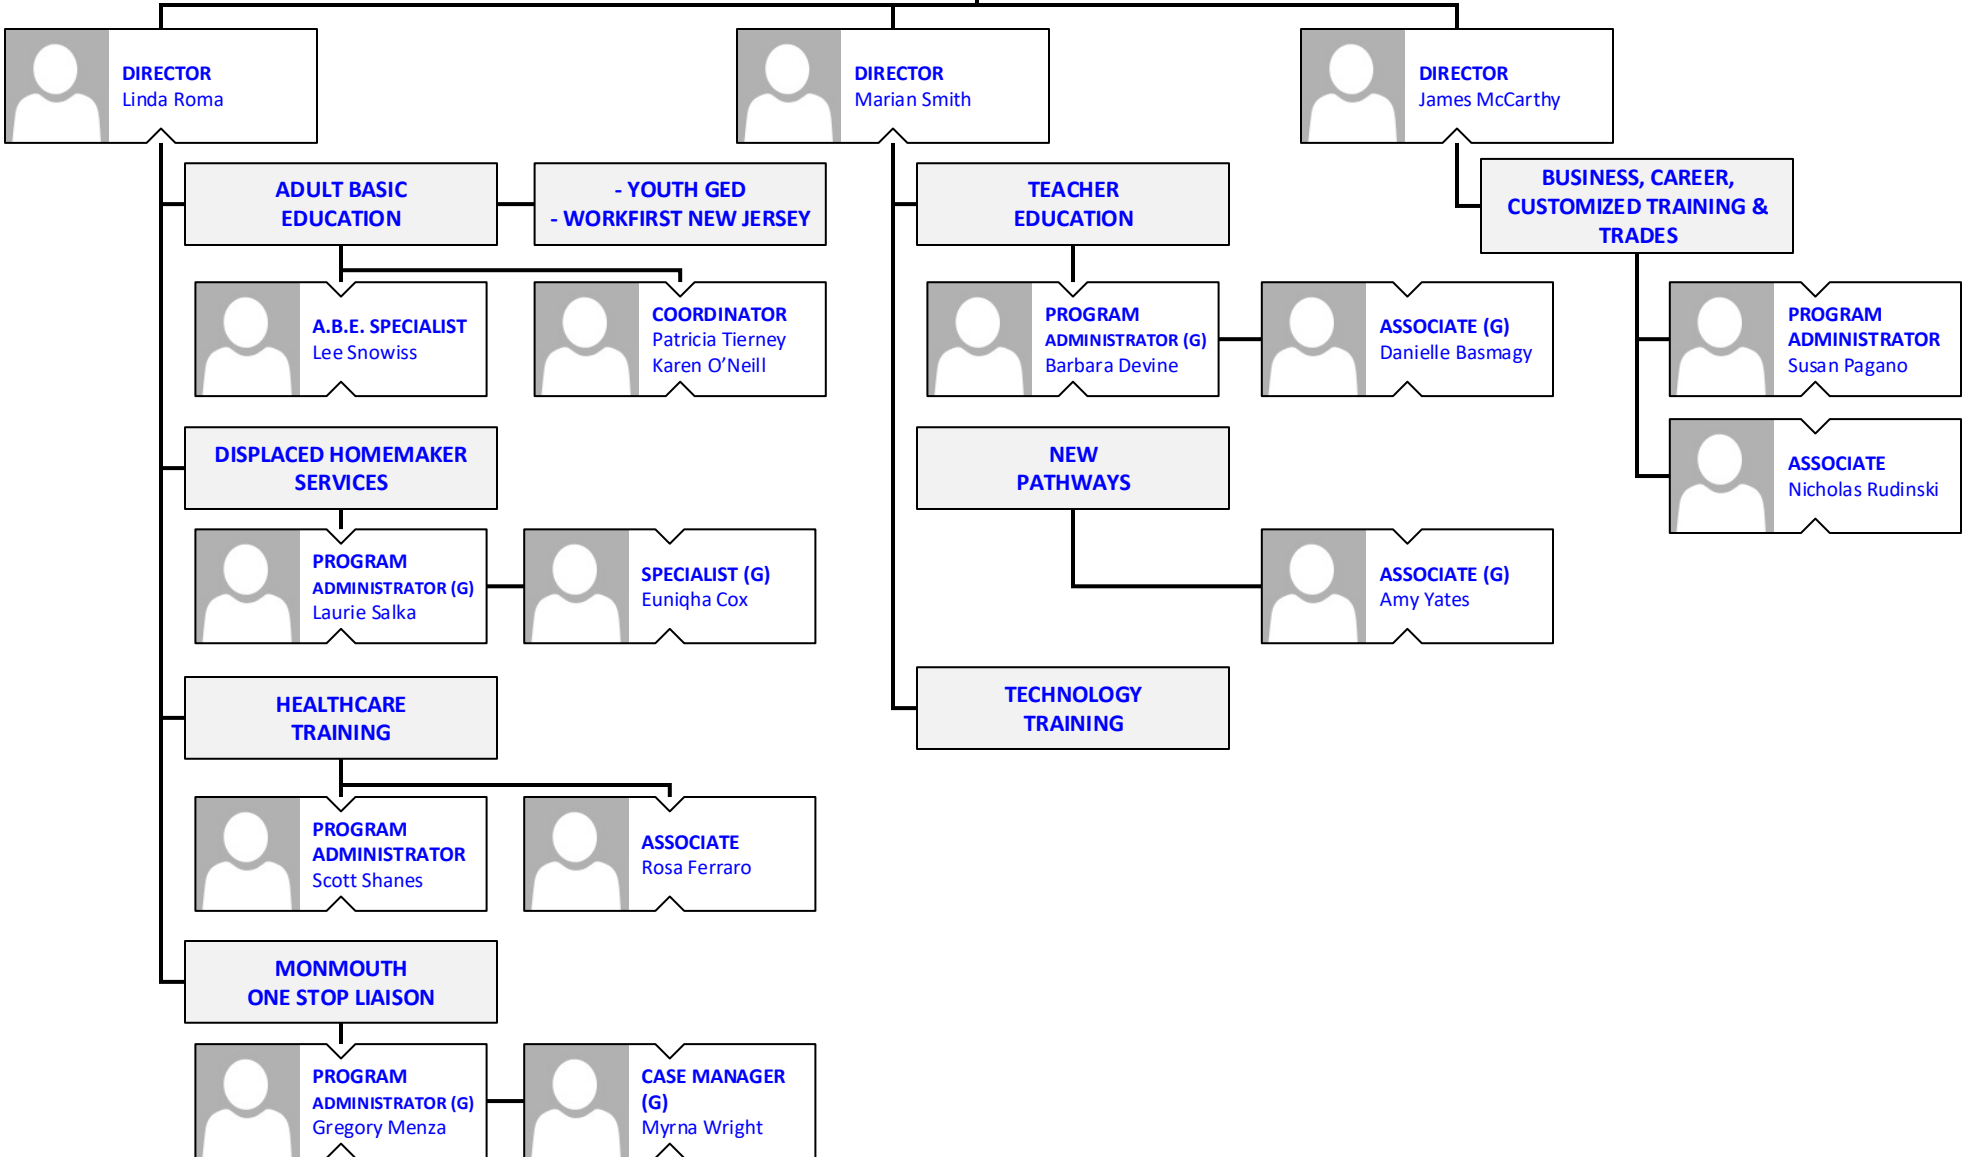

BROOKDALE COMMUNITY COLLEGE
Continuing & Professional Studies
Training & Workforce Development

DEAN - CONTINUING & PROFESSIONAL STUDIES
Joan Scocco

ASSOCIATE CONFIDENTIAL
Meghan Begley

TRAINING & WORKFORCE DEVELOPMENT