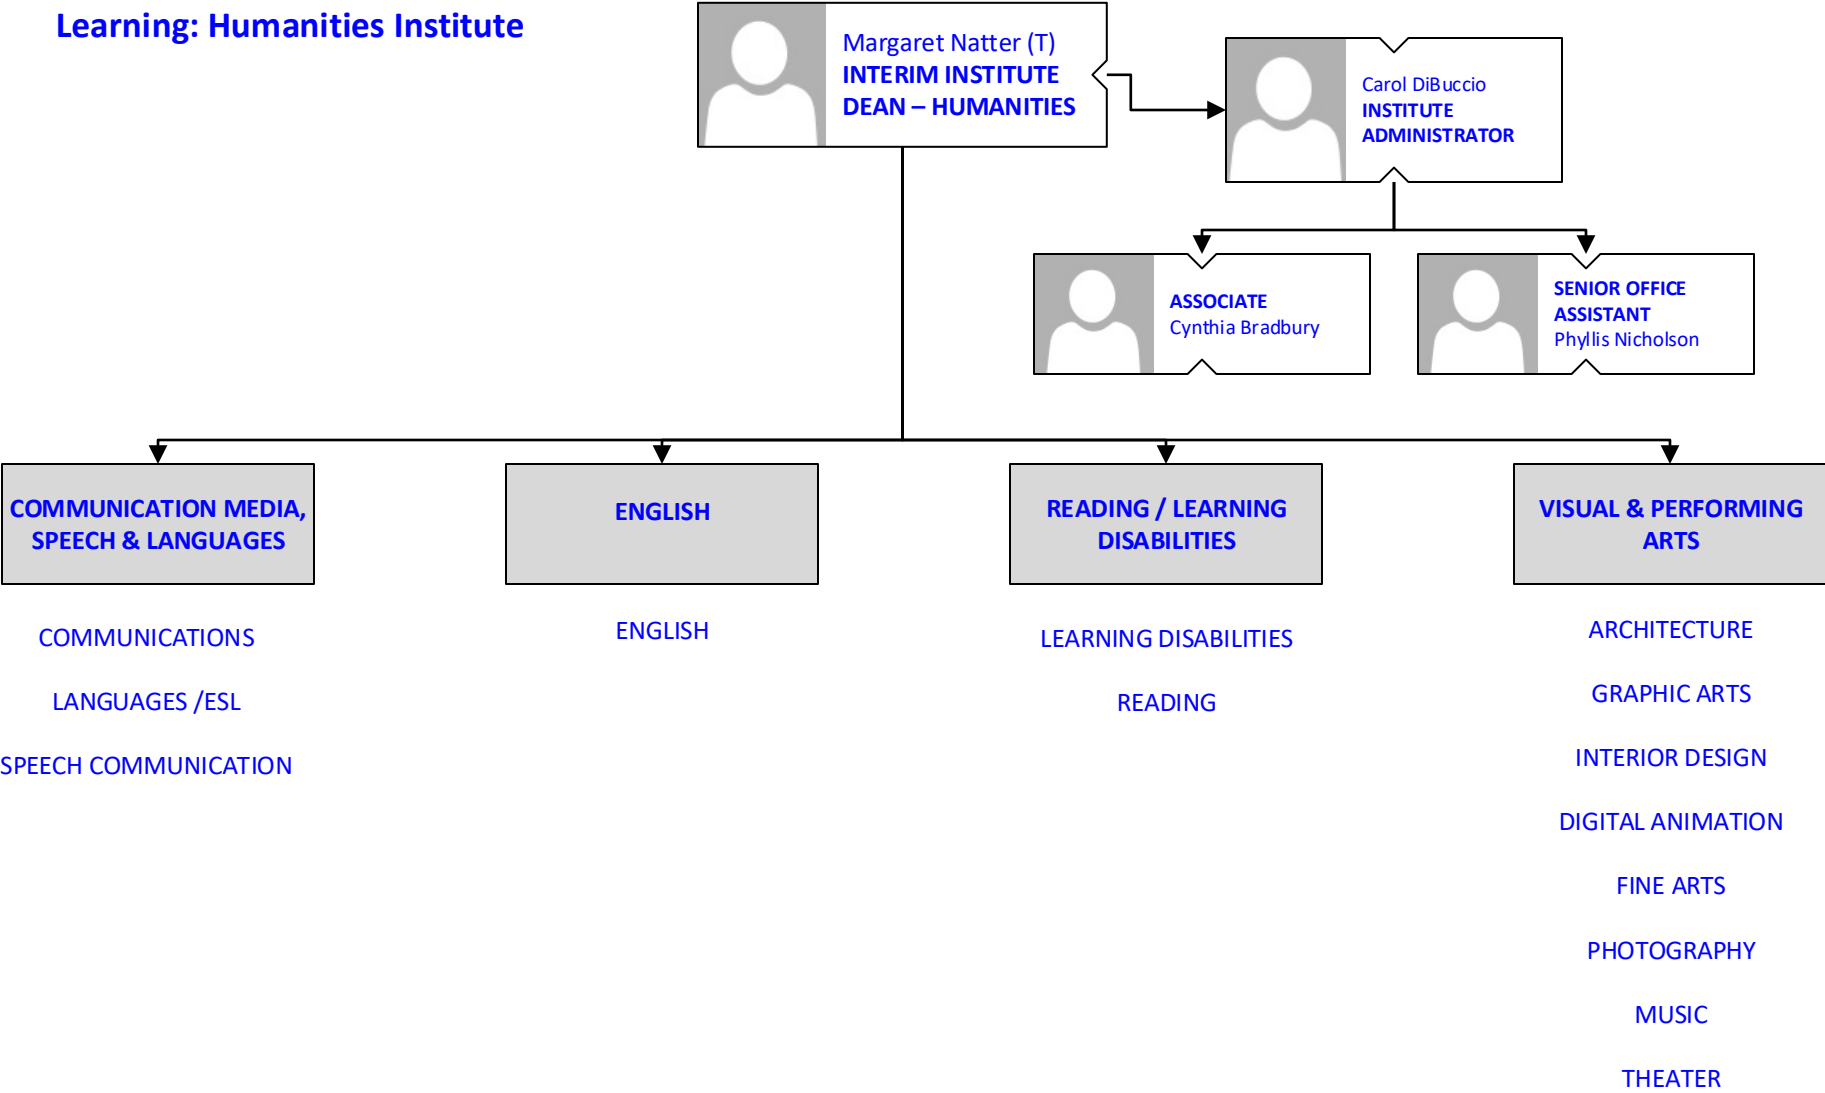

ACADEMIC TUTOR
Deicy Ahmad-Chautre
Ahmed Said
Tatiana Shabat
David Sita
Heeja Kwon

BROOKDALE COMMUNITY COLLEGE
Learning: STEM Institute
Physical Sciences

 **Anoop Ahluwalia**
DEAN

BROOKDALE COMMUNITY COLLEGE
Learning: Humanities Institute