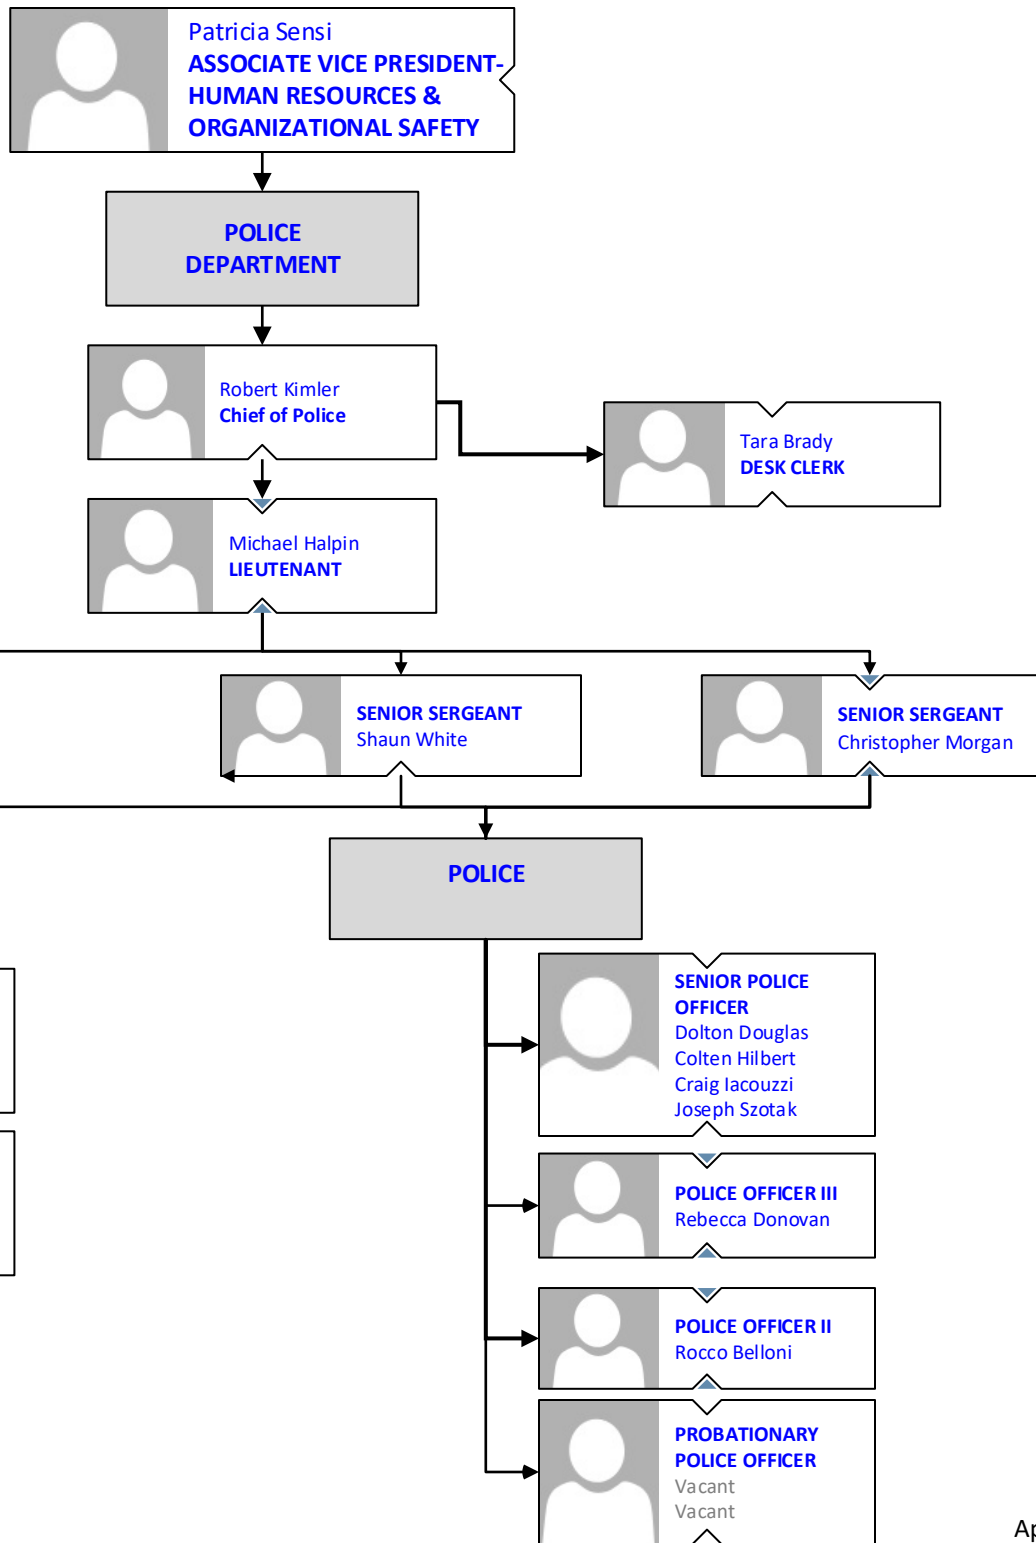

BROOKDALE COMMUNITY COLLEGE
Human Resources and Organizational Safety