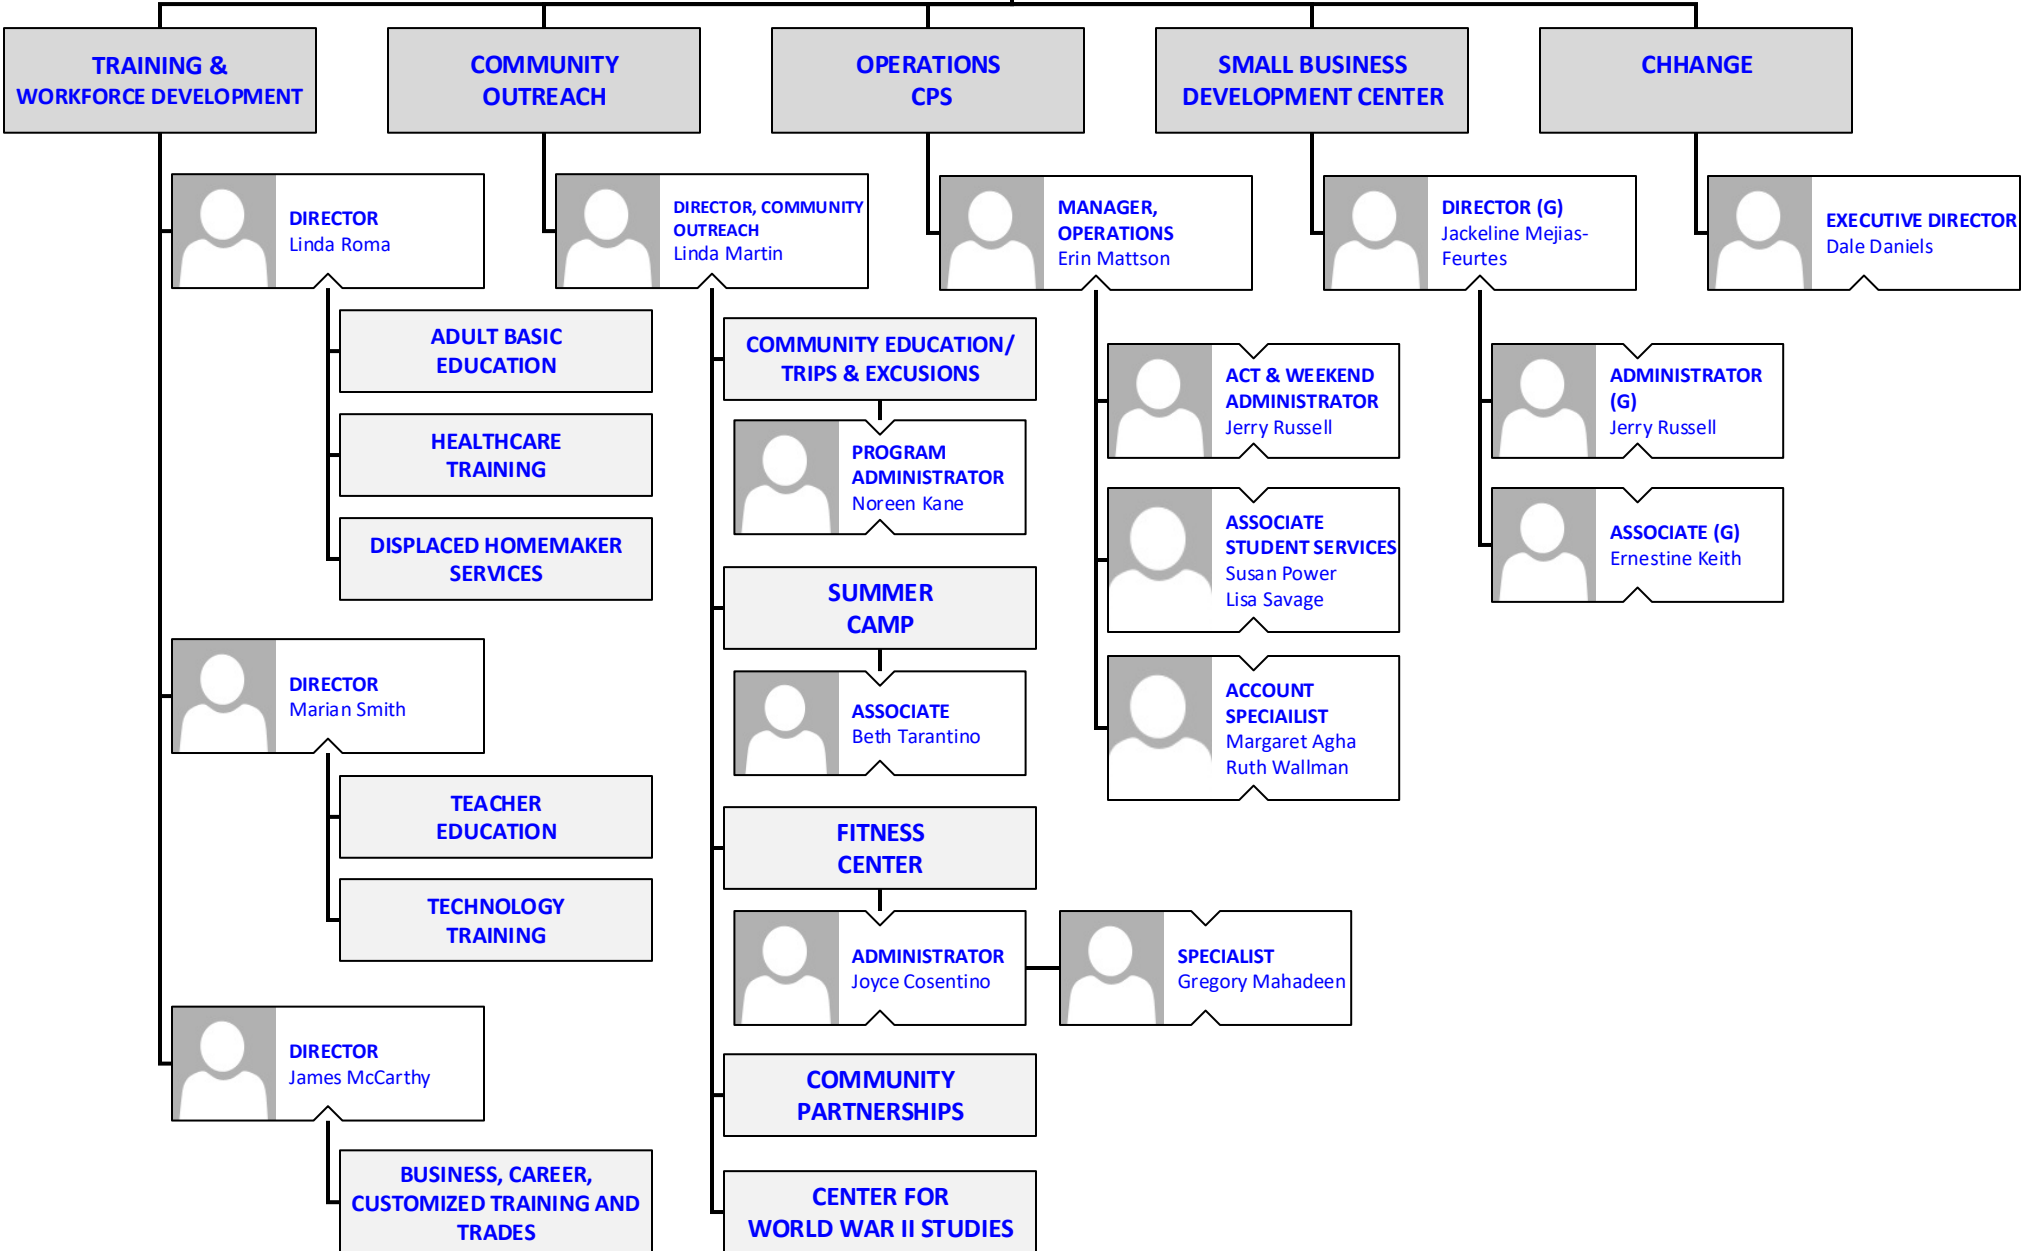

BROOKDALE COMMUNITY COLLEGE
Continuing & Professional Studies

DEAN - CONTINUING & PROFESSIONAL STUDIES
Joan Scocco

ASSOCIATE CONFIDENTIAL
Meghan Begley