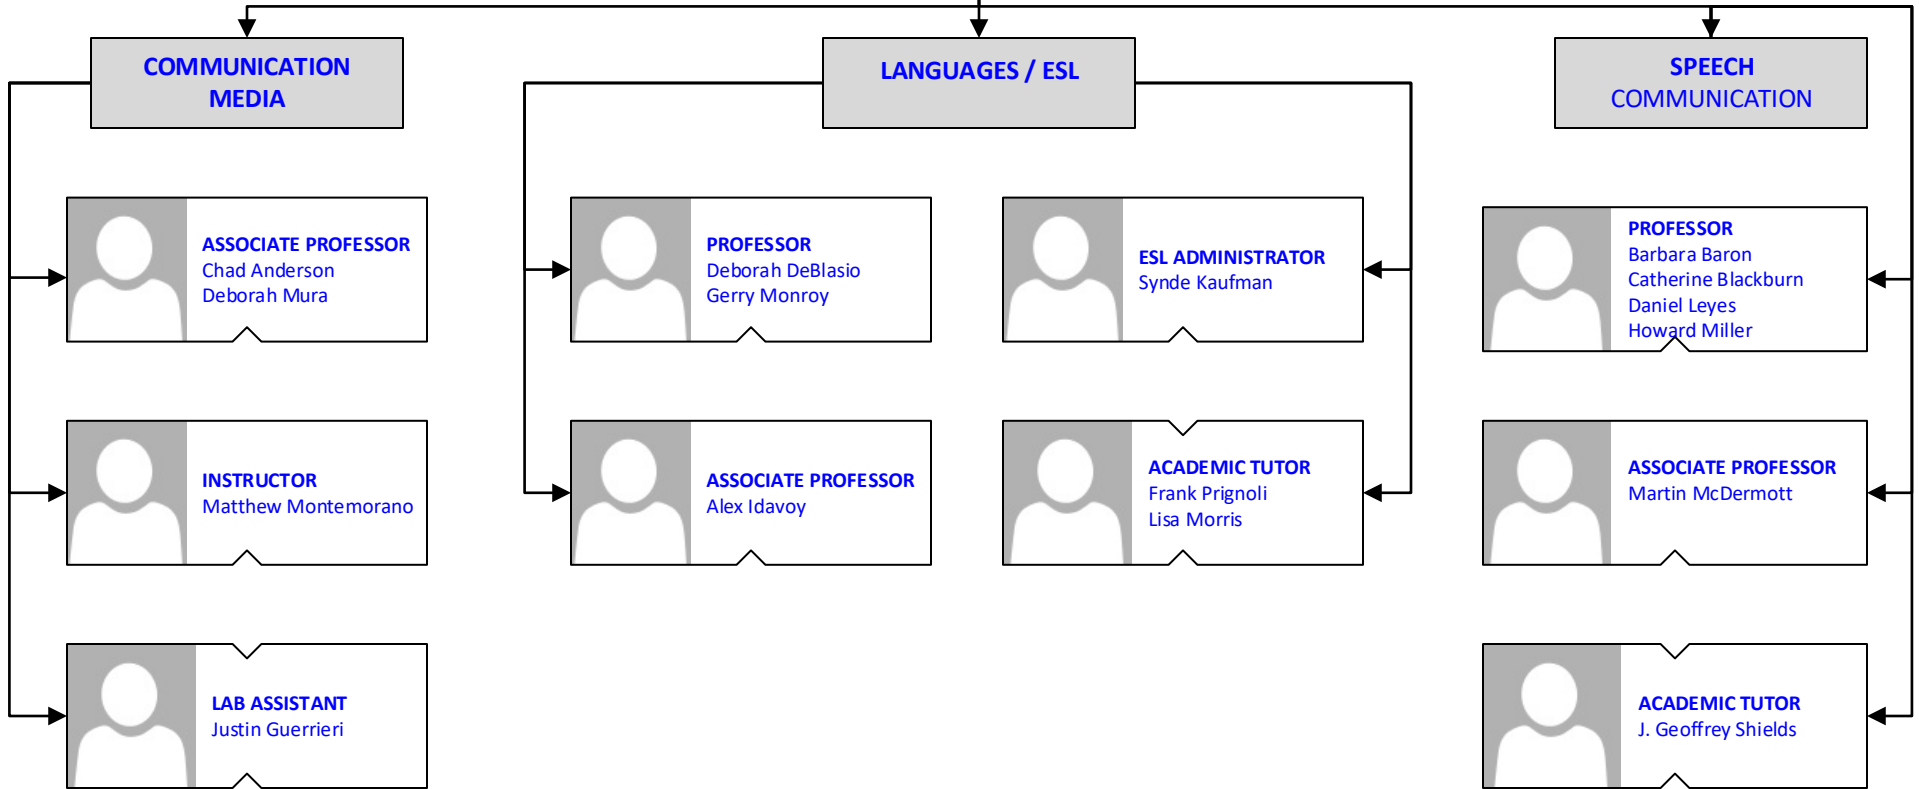

BROOKDALE COMMUNITY COLLEGE
Learning: Humanities Institute
Speech, Communications & Languages

Margaret Natter
DEAN