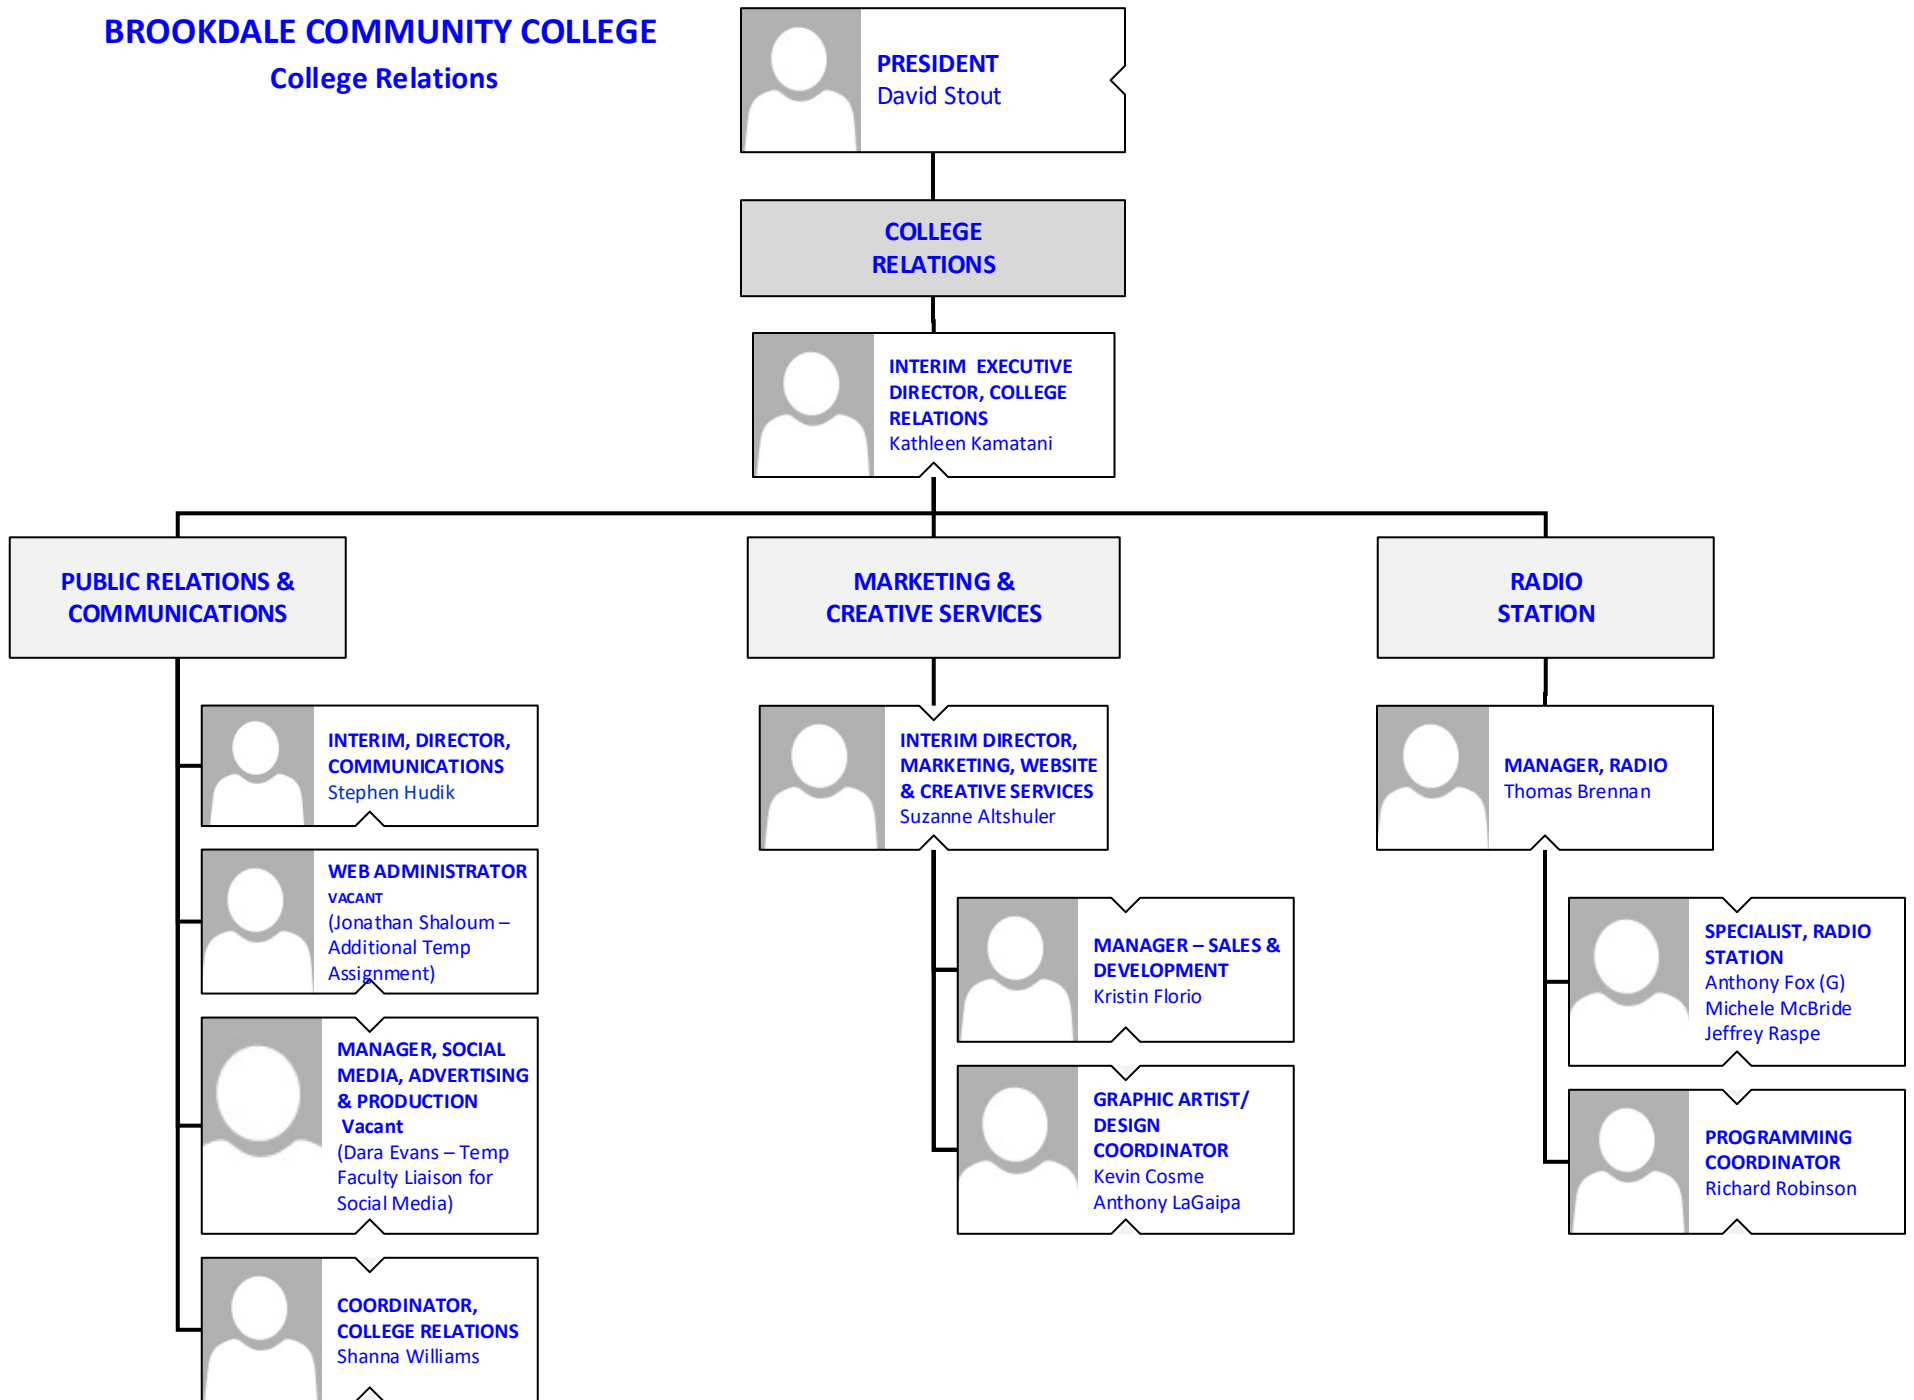

BROOKDALE COMMUNITY COLLEGE
College Relations

BROOKDALE COMMUNITY COLLEGE
Learning

Matthew Reed
VICE PRESIDENT FOR
LEARNING

Hilda Dudick
DIRECTOR, LEARNING
DIVISION
OPERATIONS

Patricia Henn
CONFIDENTIAL
ASSISTANT TO VP FOR
LEARNING