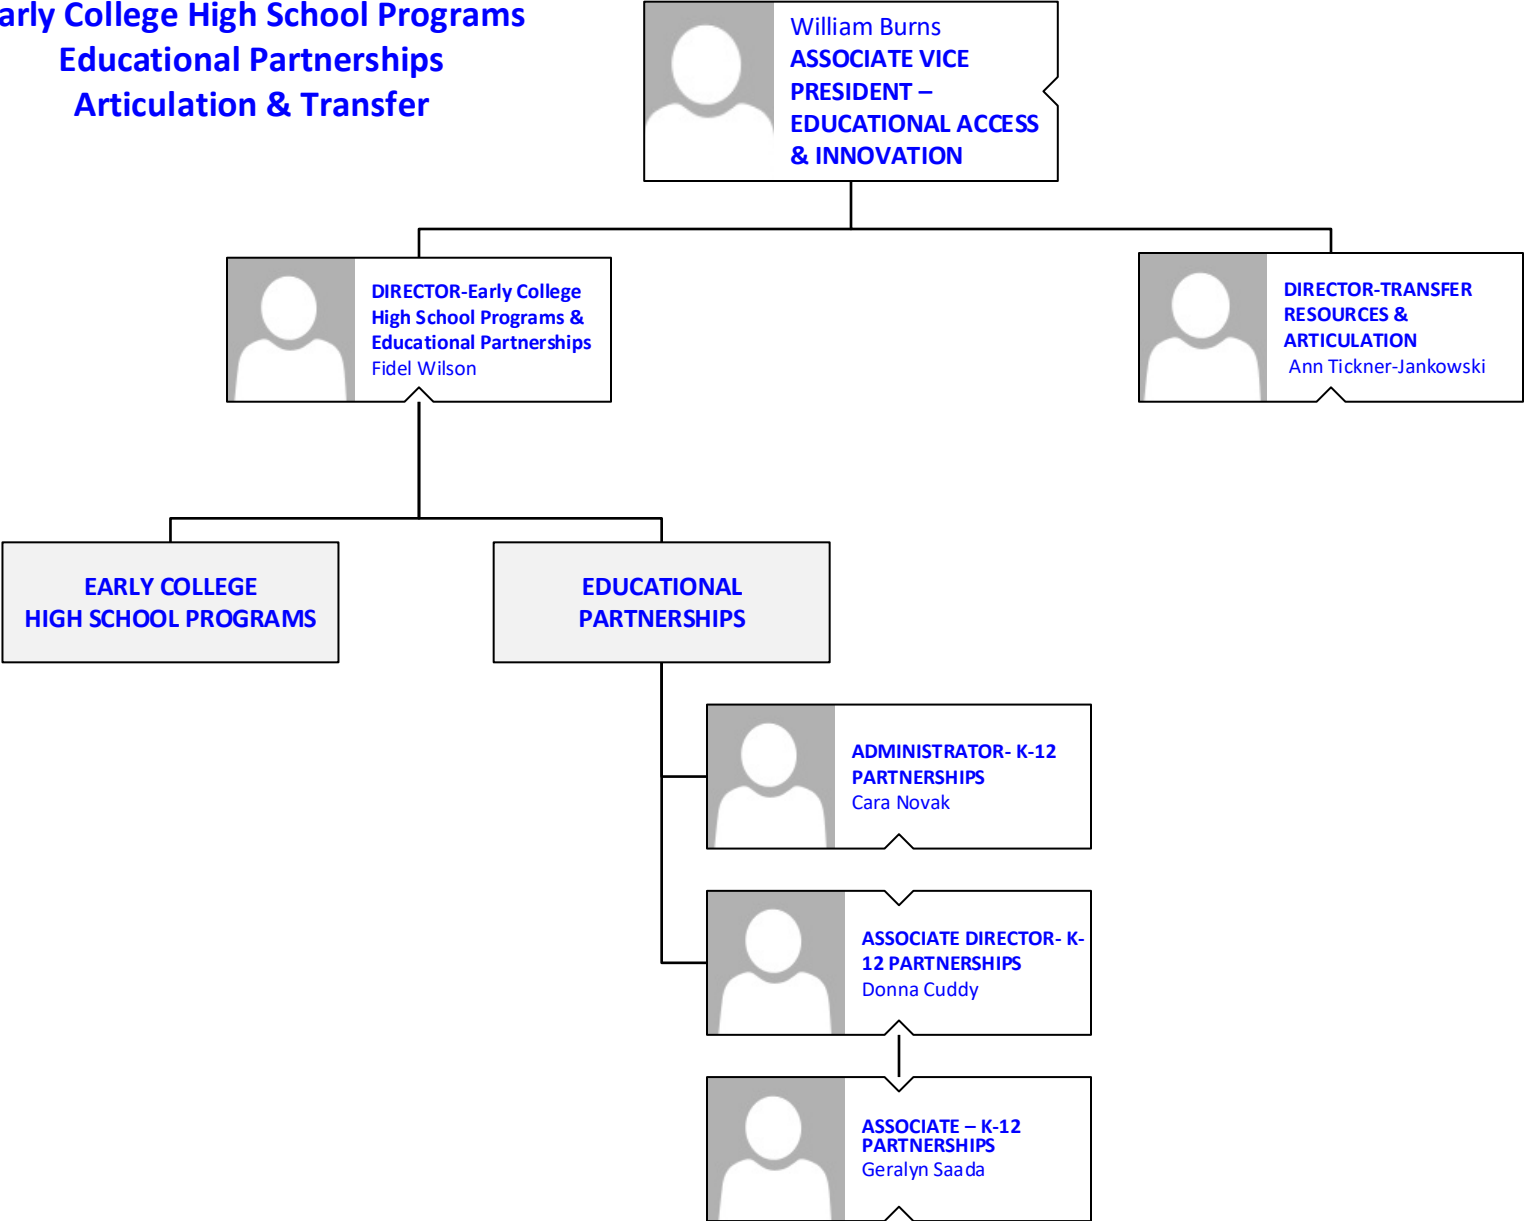

**CURRICULUM
DEVELOPMENT**

Vacant
DEAN CURRICULUM

BROOKDALE COMMUNITY COLLEGE
Innovation & Learning Resources Institute

BROOKDALE COMMUNITY COLLEGE
Early College High School Programs
Educational Partnerships
Articulation & Transfer

BROOKDALE COMMUNITY COLLEGE
Educational Access & Innovation

BROOKDALE COMMUNITY COLLEGE
Regional Locations

 William Burns
**ASSOCIATE VP –
 EDUCATIONAL ACCESS &
 INNOVATION**

 **INTERIM DEAN WALL
 CAMPUS & REGIONAL
 LOCATIONS**
 Allison Fitzpatrick