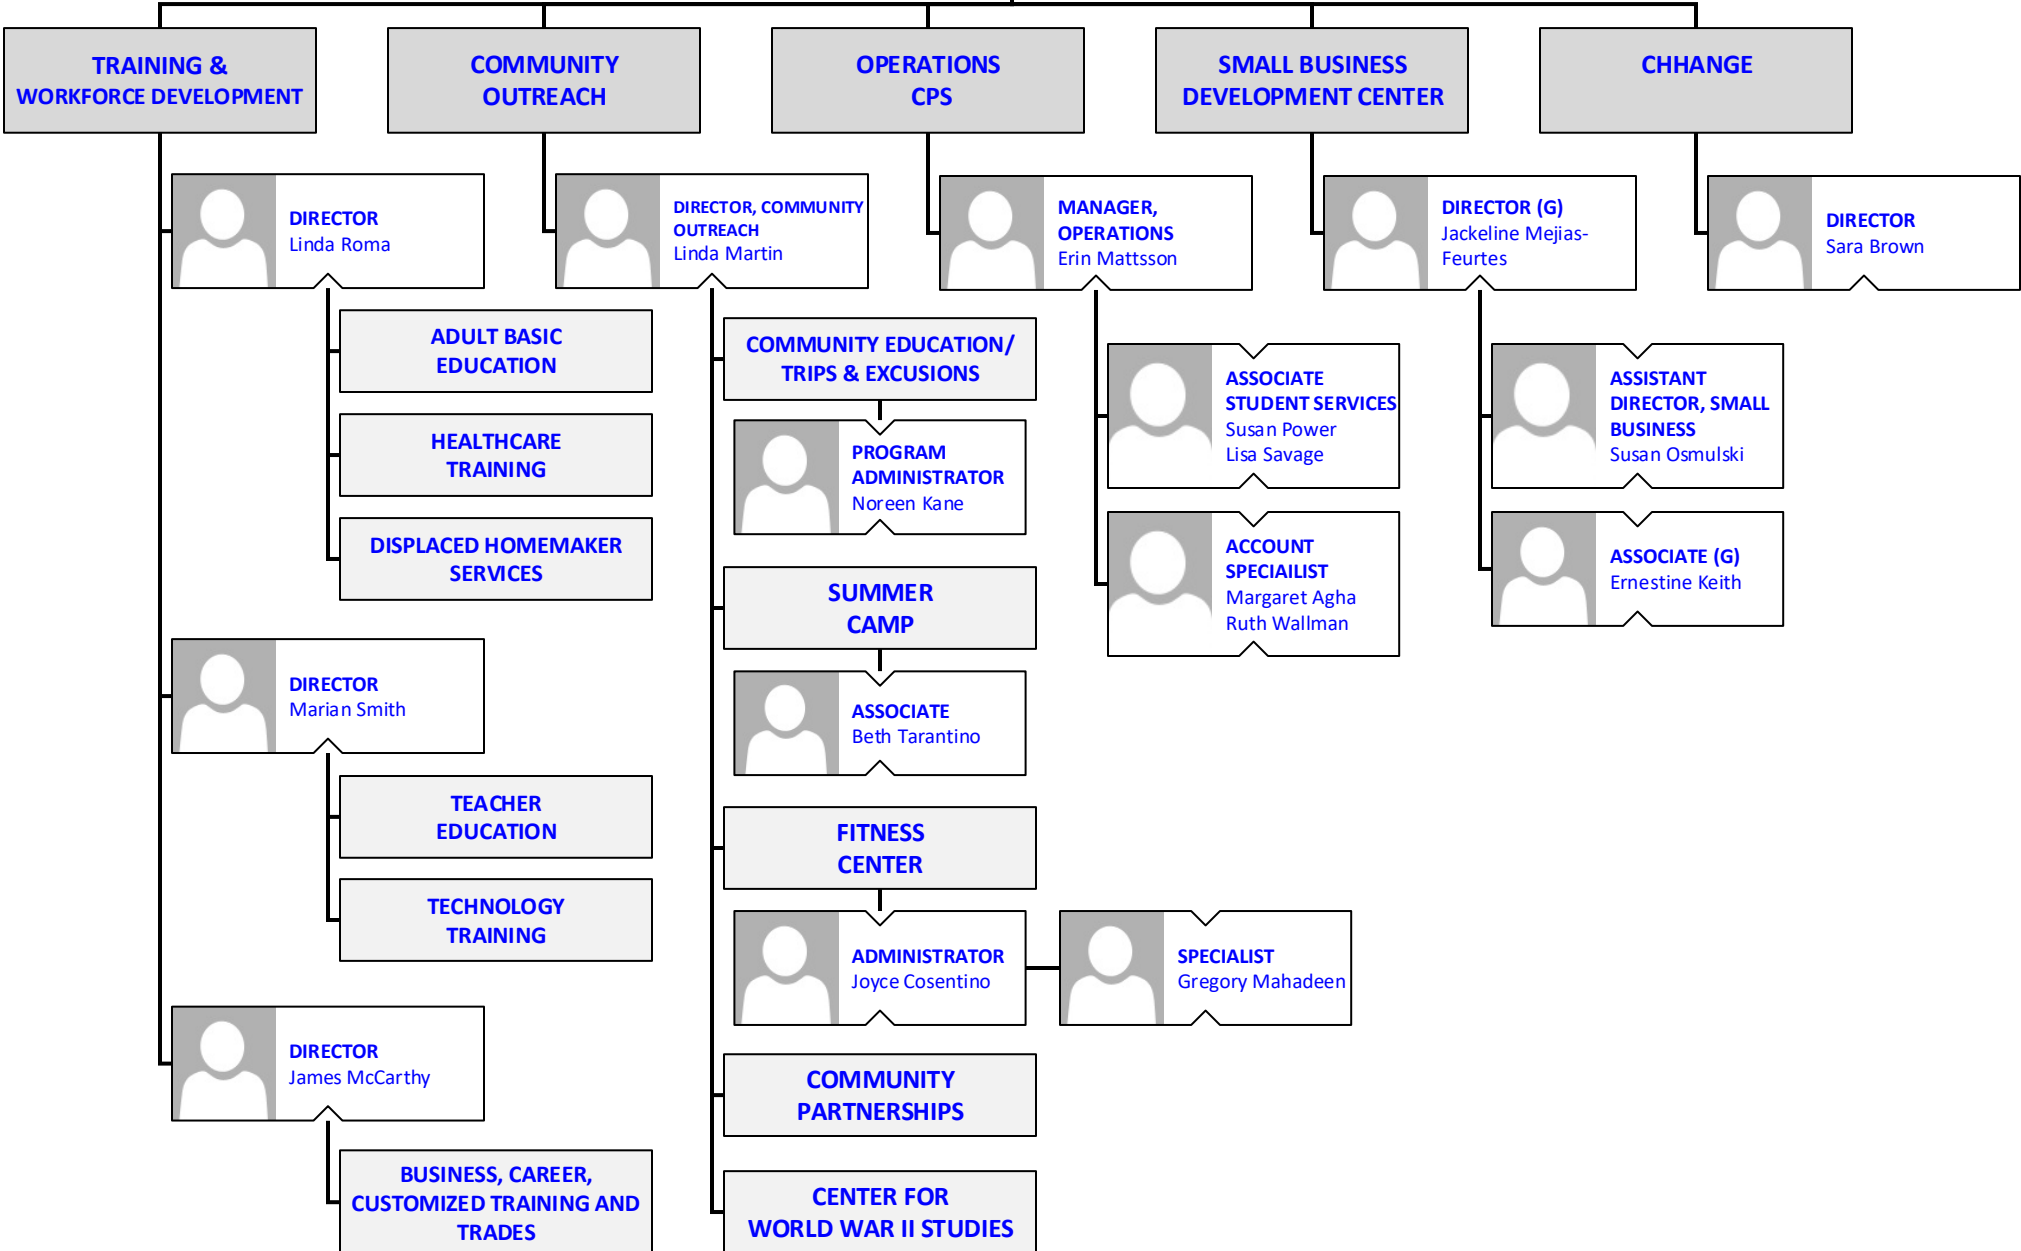

BROOKDALE COMMUNITY COLLEGE
Continuing & Professional Studies

DEAN - CONTINUING & PROFESSIONAL STUDIES
Joan Scocco

ASSOCIATE CONFIDENTIAL
Meghan Begley