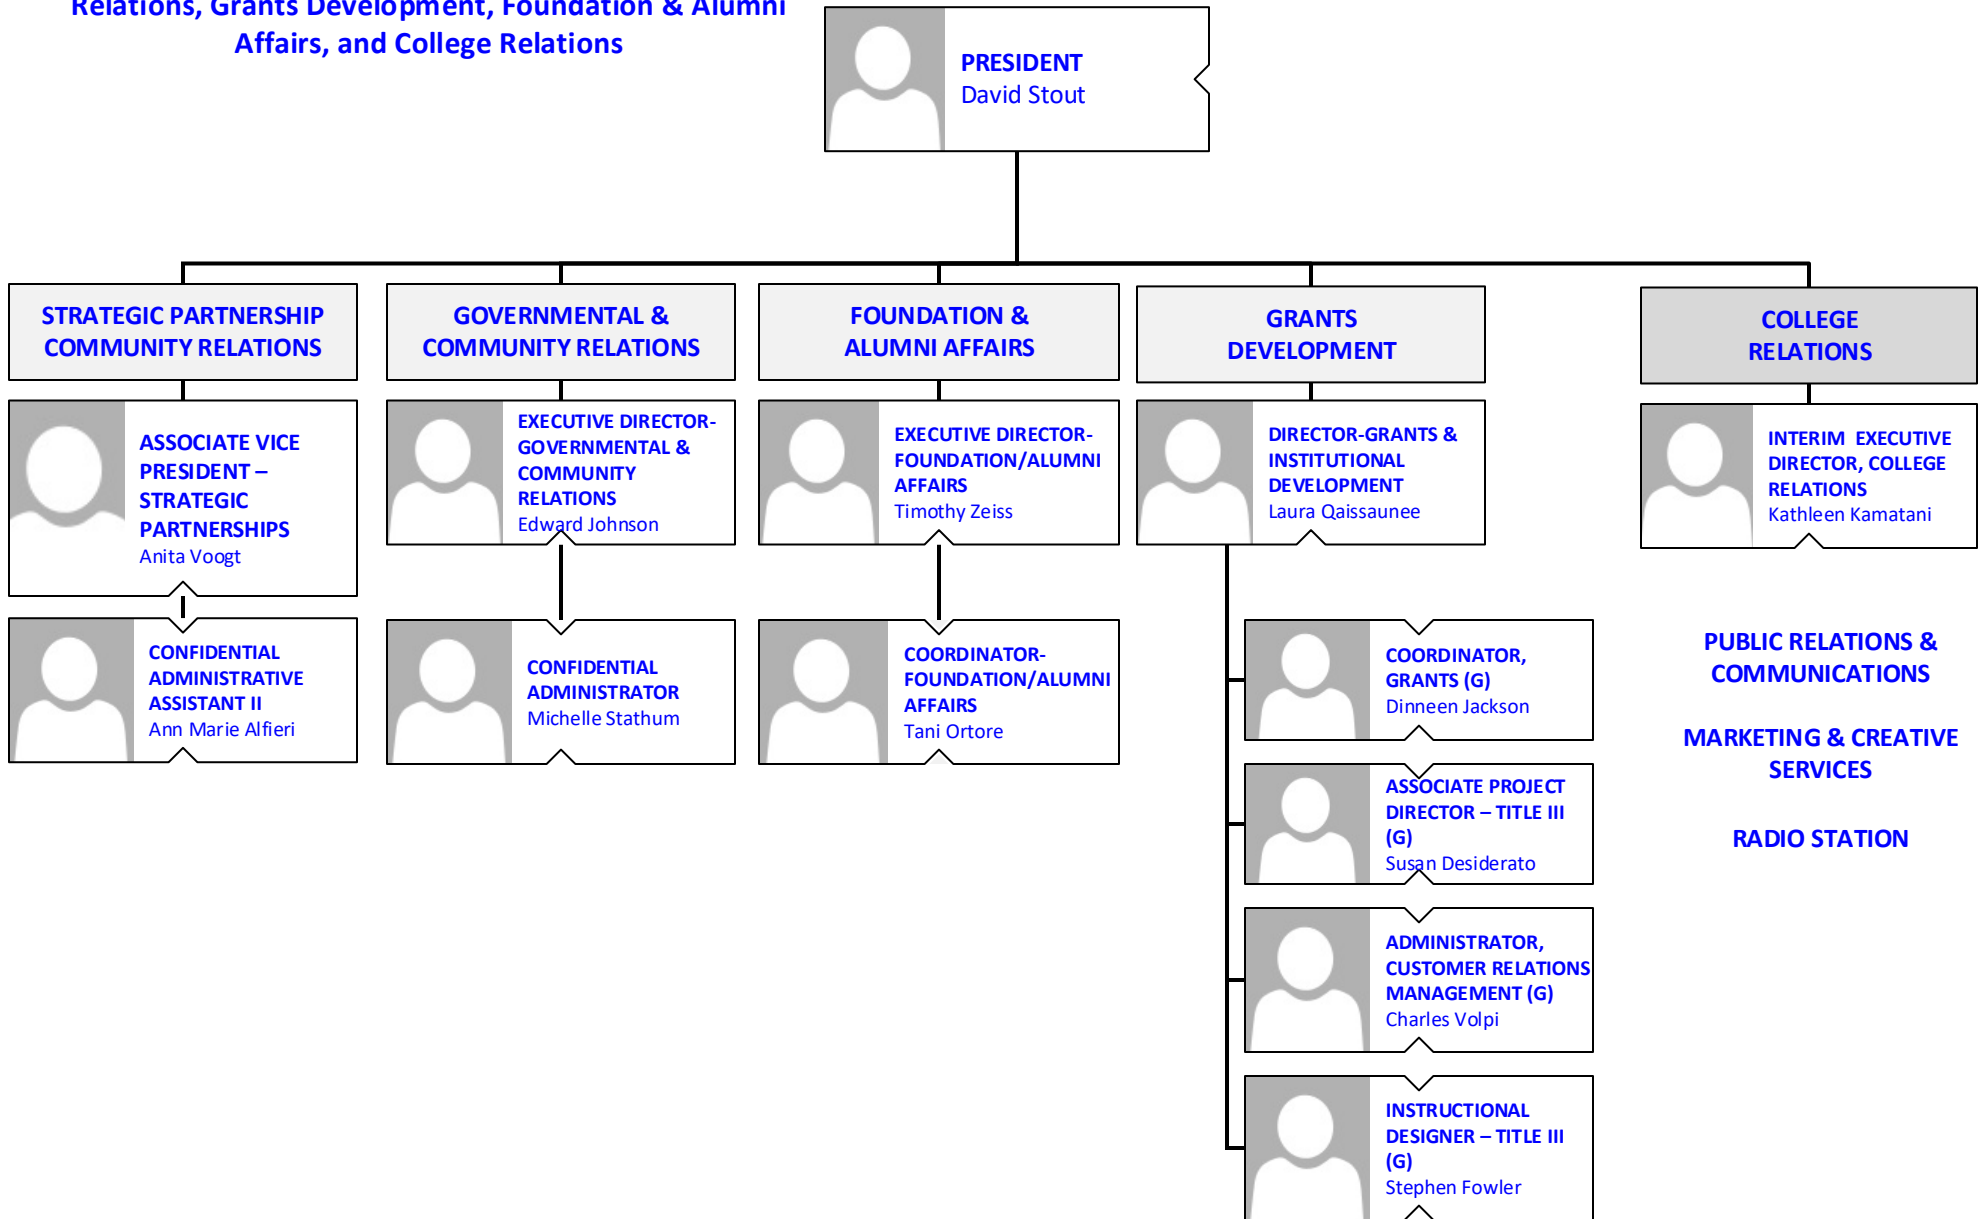

**EXECUTIVE DIRECTOR,
FOUNDATION & ALUMNI
AFFAIRS**
Timothy Zeiss

**INTERIM EXECUTIVE
DIRECTOR, COLLEGE
RELATIONS**
Kathleen Kamatani

**EXECUTIVE DIRECTOR,
OPERATIONS**
James Episcopia

BROOKDALE COMMUNITY COLLEGE
Strategic Partnership, Governmental & Community Relations, Grants Development, Foundation & Alumni Affairs, and College Relations