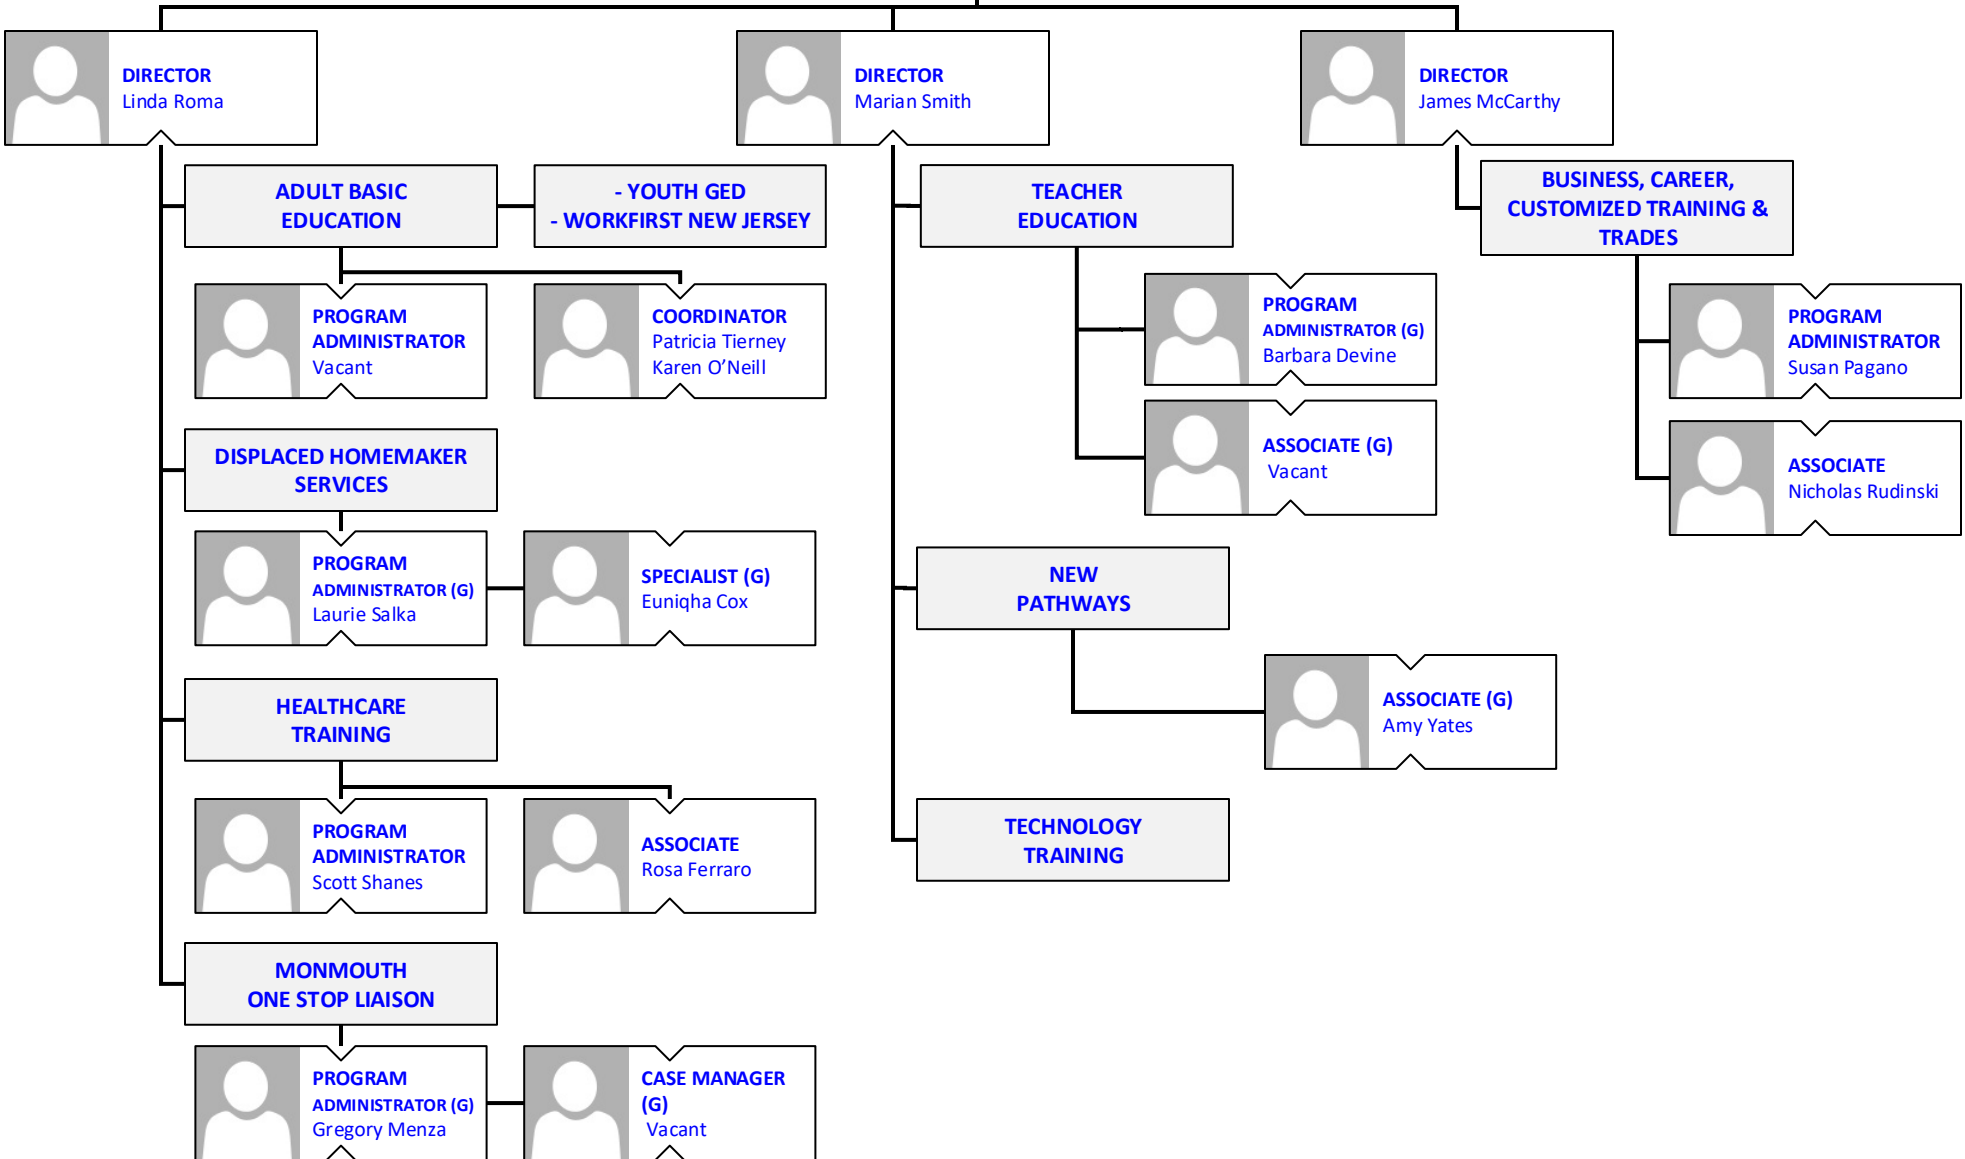

BROOKDALE COMMUNITY COLLEGE
Continuing & Professional Studies
Training & Workforce Development

DEAN - CONTINUING & PROFESSIONAL STUDIES
Joan Scocco

ASSOCIATE CONFIDENTIAL
Meghan Begley

TRAINING & WORKFORCE DEVELOPMENT