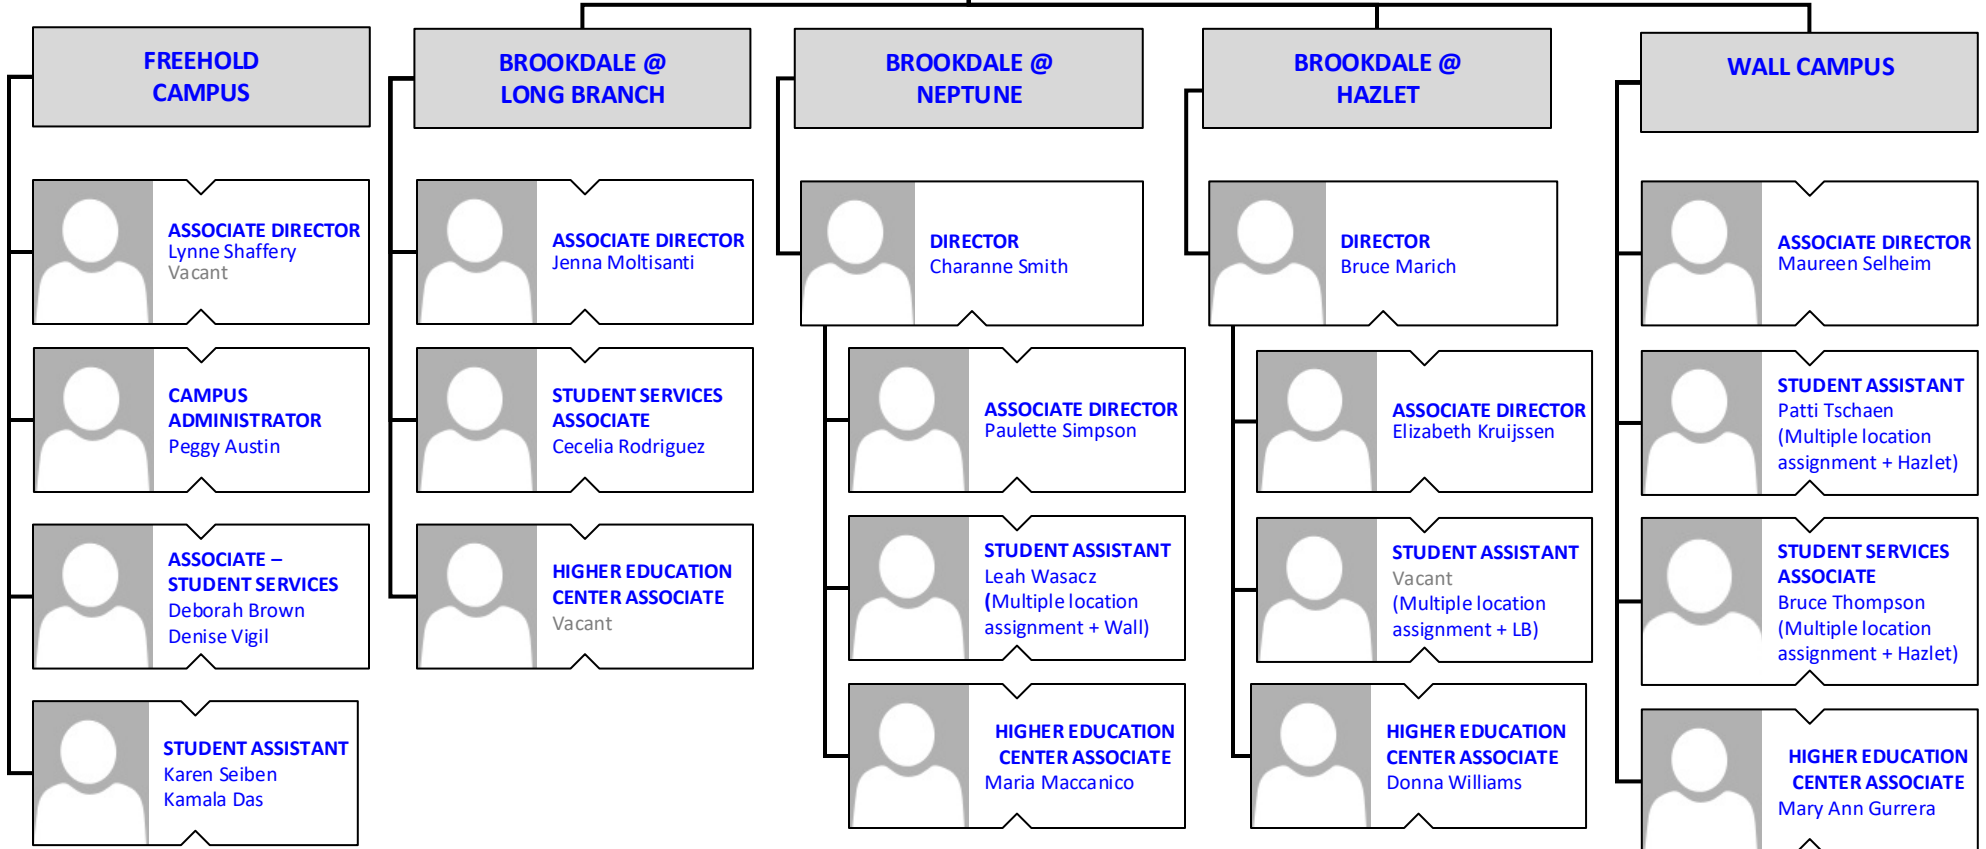

**CURRICULUM
DEVELOPMENT**

Vacant
DEAN CURRICULUM

BROOKDALE COMMUNITY COLLEGE
Innovation & Learning Resources Institute

BROOKDALE COMMUNITY COLLEGE
Early College High School Programs
Educational Partnerships
Articulation & Transfer

BROOKDALE COMMUNITY COLLEGE
Educational Access & Innovation

BROOKDALE COMMUNITY COLLEGE
Regional Locations

 William Burns
**ASSOCIATE VP –
 EDUCATIONAL ACCESS &
 INNOVATION**

 **INTERIM DEAN WALL
 CAMPUS & REGIONAL
 LOCATIONS**
 Allison Fitzpatrick

 Ann Marie Alfieri (.5)
**CONFIDENTIAL
 ADMINISTRATIVE
 ASSISTANT II**

BROOKDALE COMMUNITY COLLEGE
Learning: STEM Institute

BROOKDALE COMMUNITY COLLEGE
Learning: STEM Institute
Applied Science & Technology