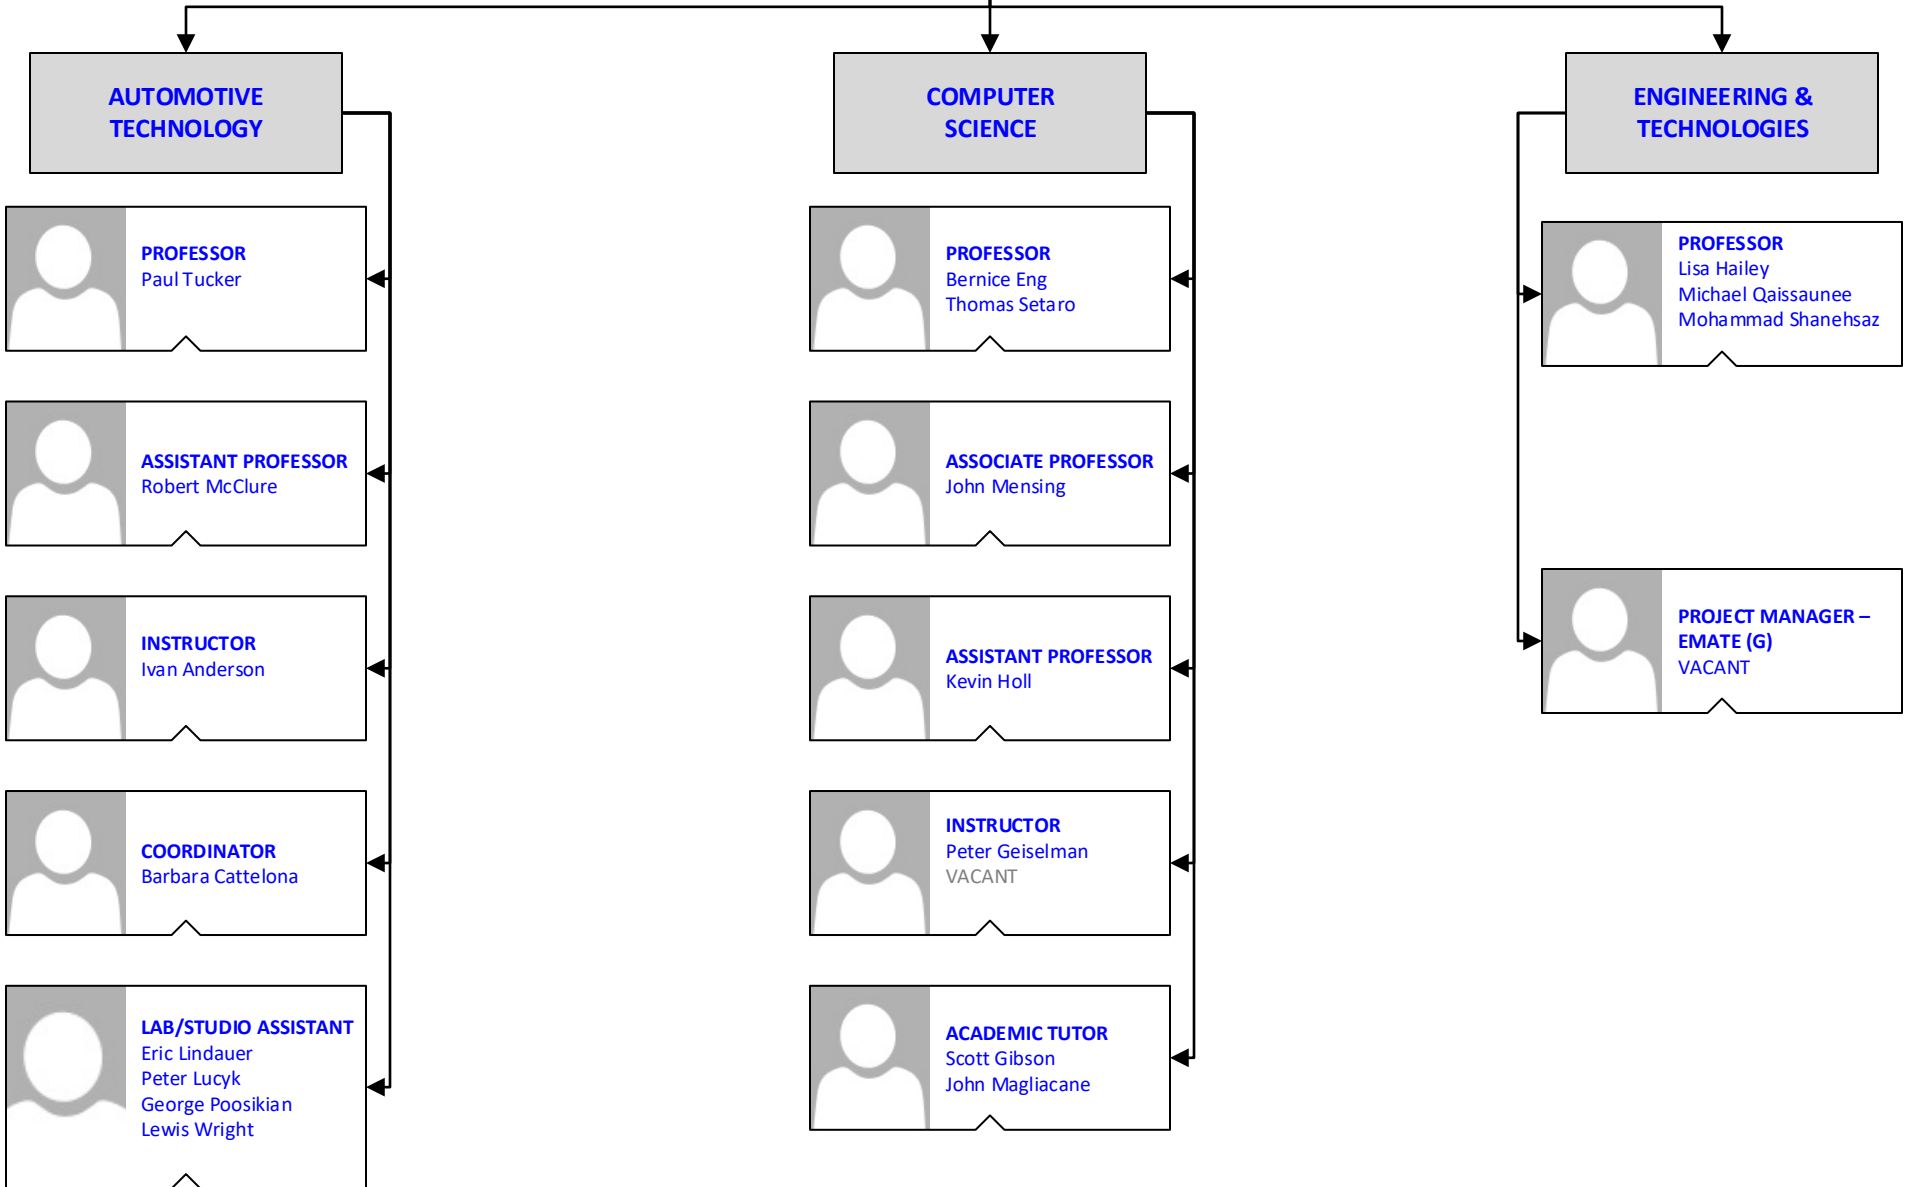

BROOKDALE COMMUNITY COLLEGE
Learning: STEM Institute
Applied Science & Technology

Anoop Ahluwalia
DEAN