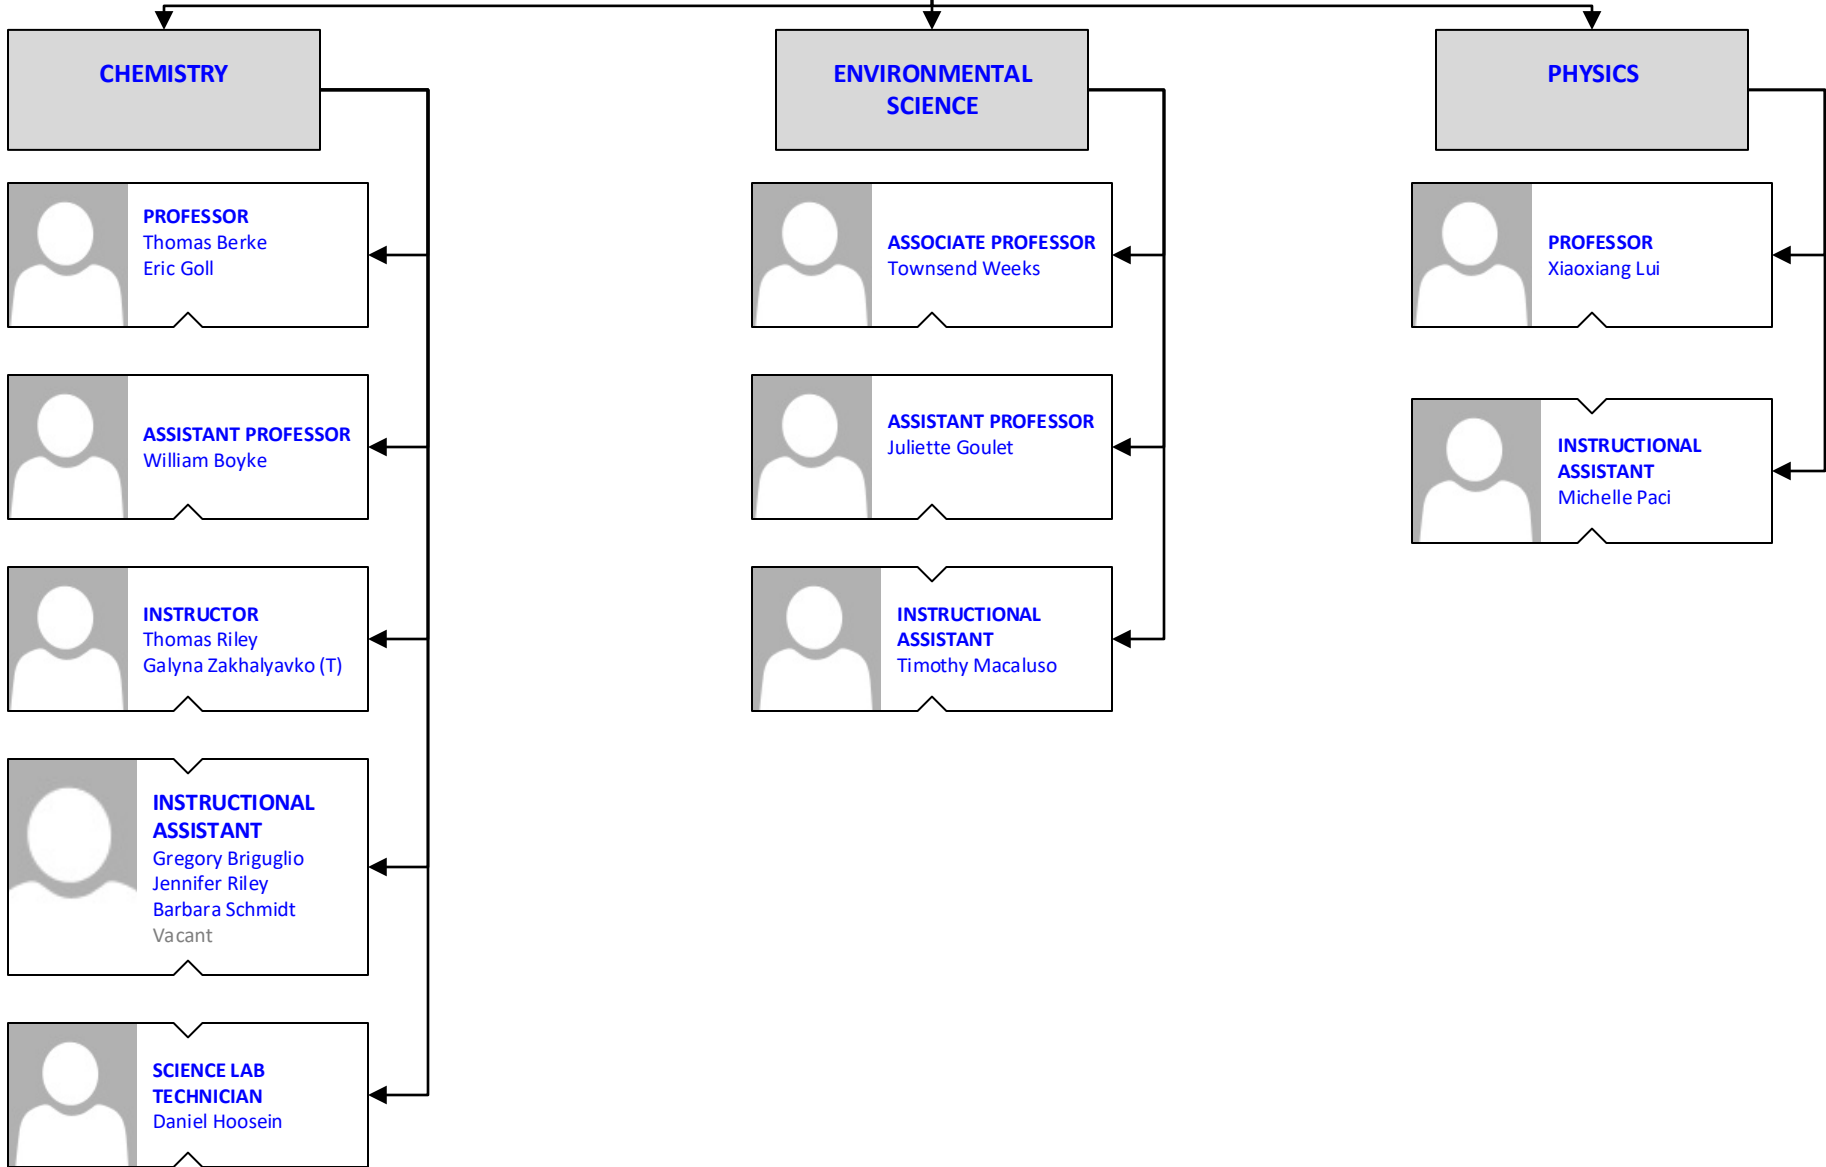

ACADEMIC TUTOR
Deicy Ahmad-Chautre
Ahmed Said
Tatiana Shabat
David Sita
Heeja Kwon

BROOKDALE COMMUNITY COLLEGE
Learning: STEM Institute
Physical Sciences

Anoop Ahluwalia
DEAN

BROOKDALE COMMUNITY COLLEGE
Learning: Humanities Institute