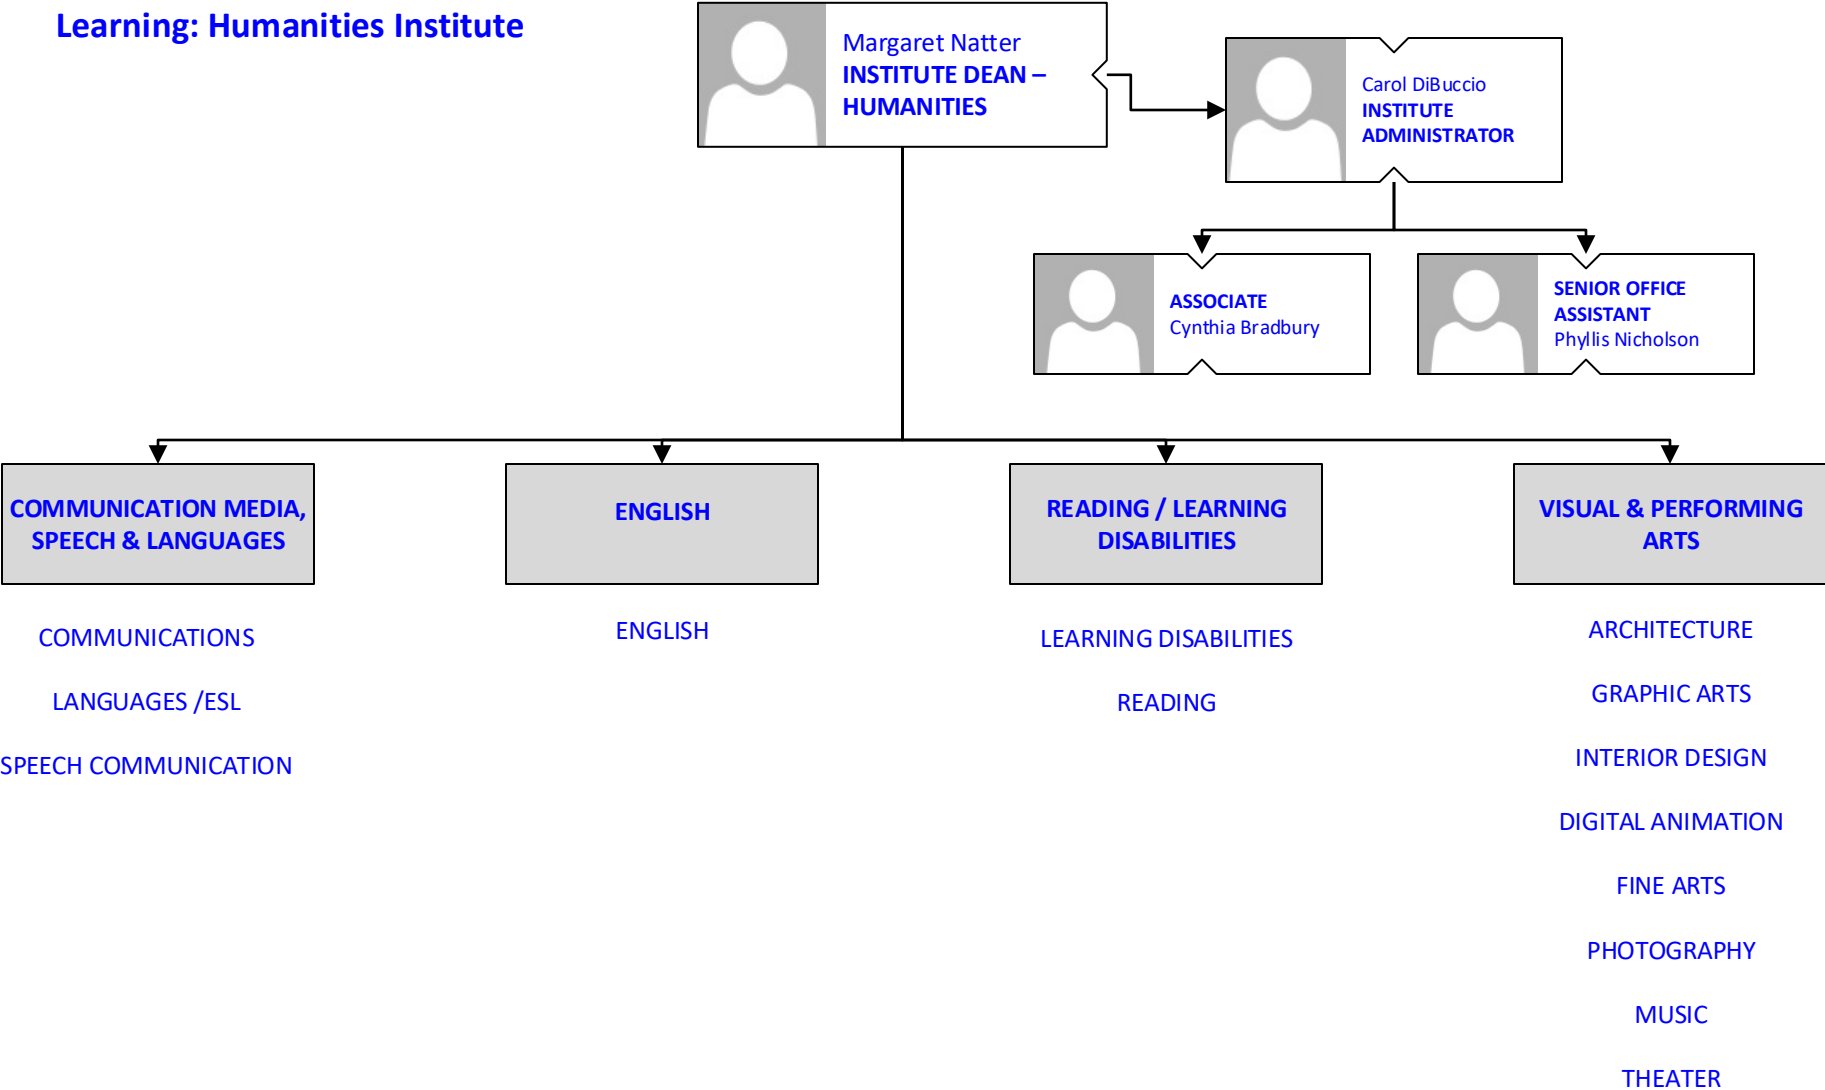

ACADEMIC TUTOR
Deicy Ahmad-Chautre
Ahmed Said
Tatiana Shabat
David Sita
Heeja Kwon

BROOKDALE COMMUNITY COLLEGE
Learning: STEM Institute
Physical Sciences

Anoop Ahluwalia
DEAN

BROOKDALE COMMUNITY COLLEGE
Learning: Humanities Institute