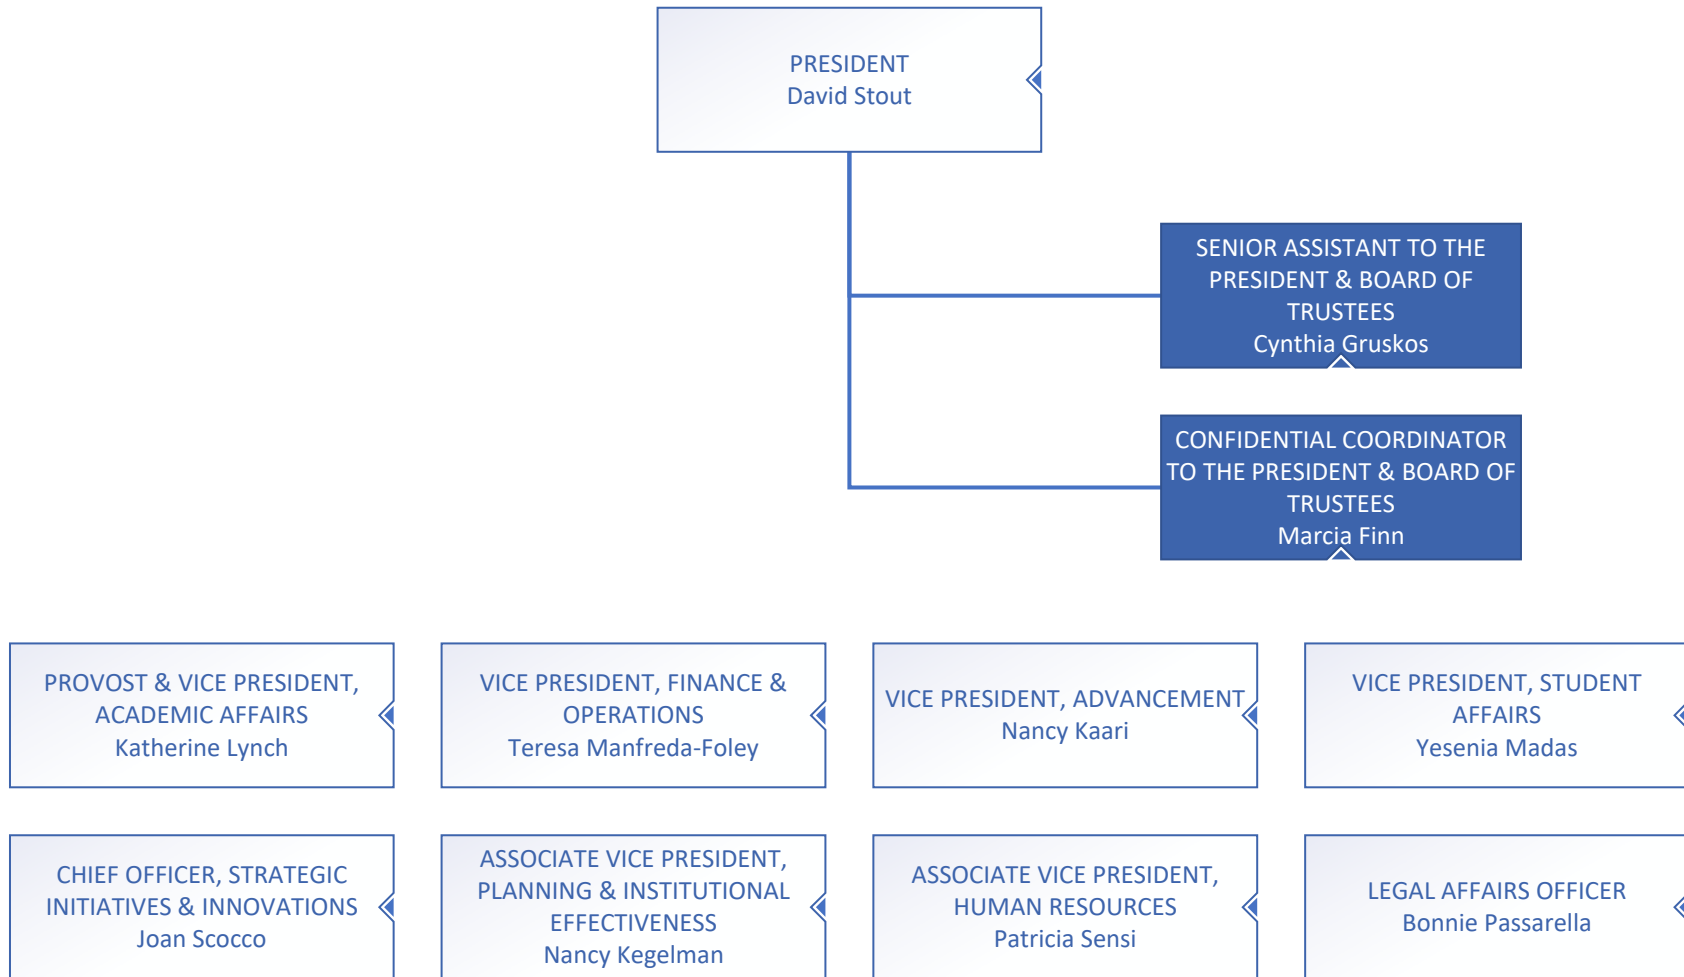

Brookdale Community College

Office of the President