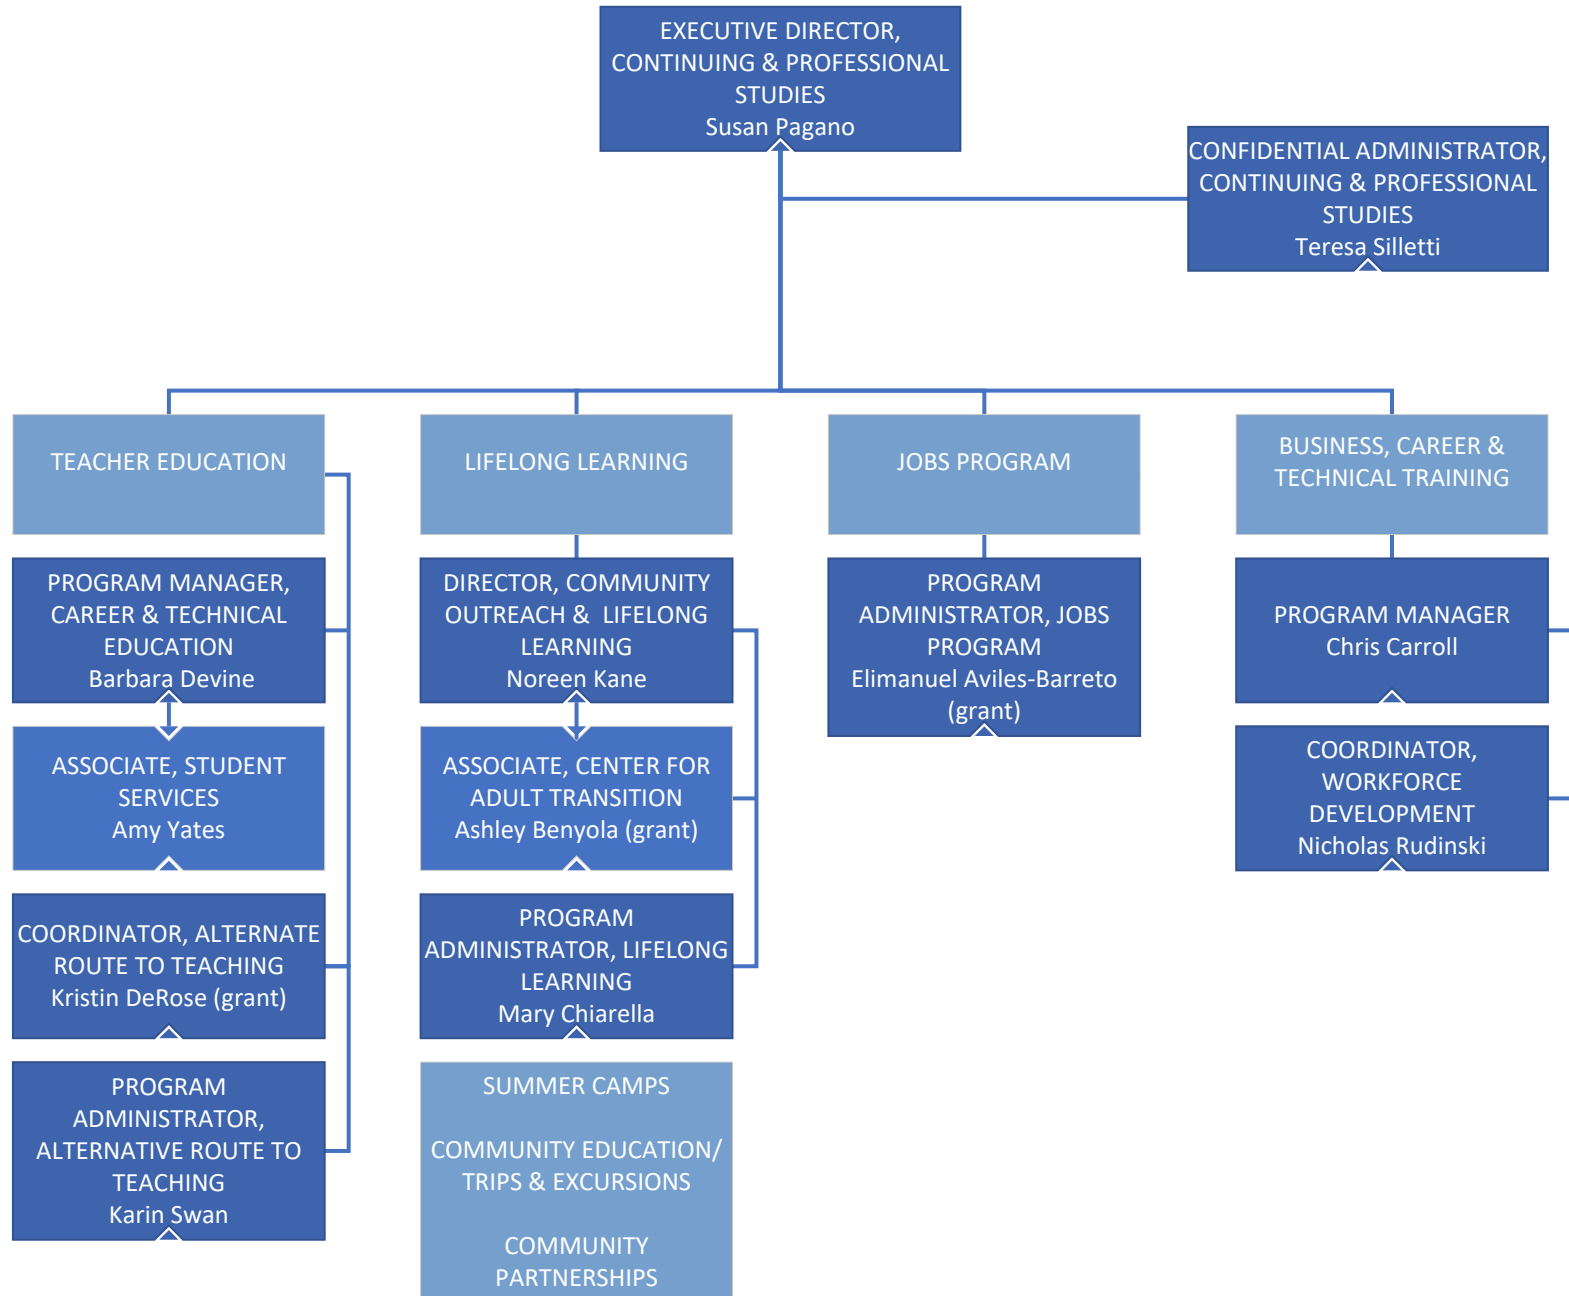

Brookdale Community College

Continuing & Professional Studies