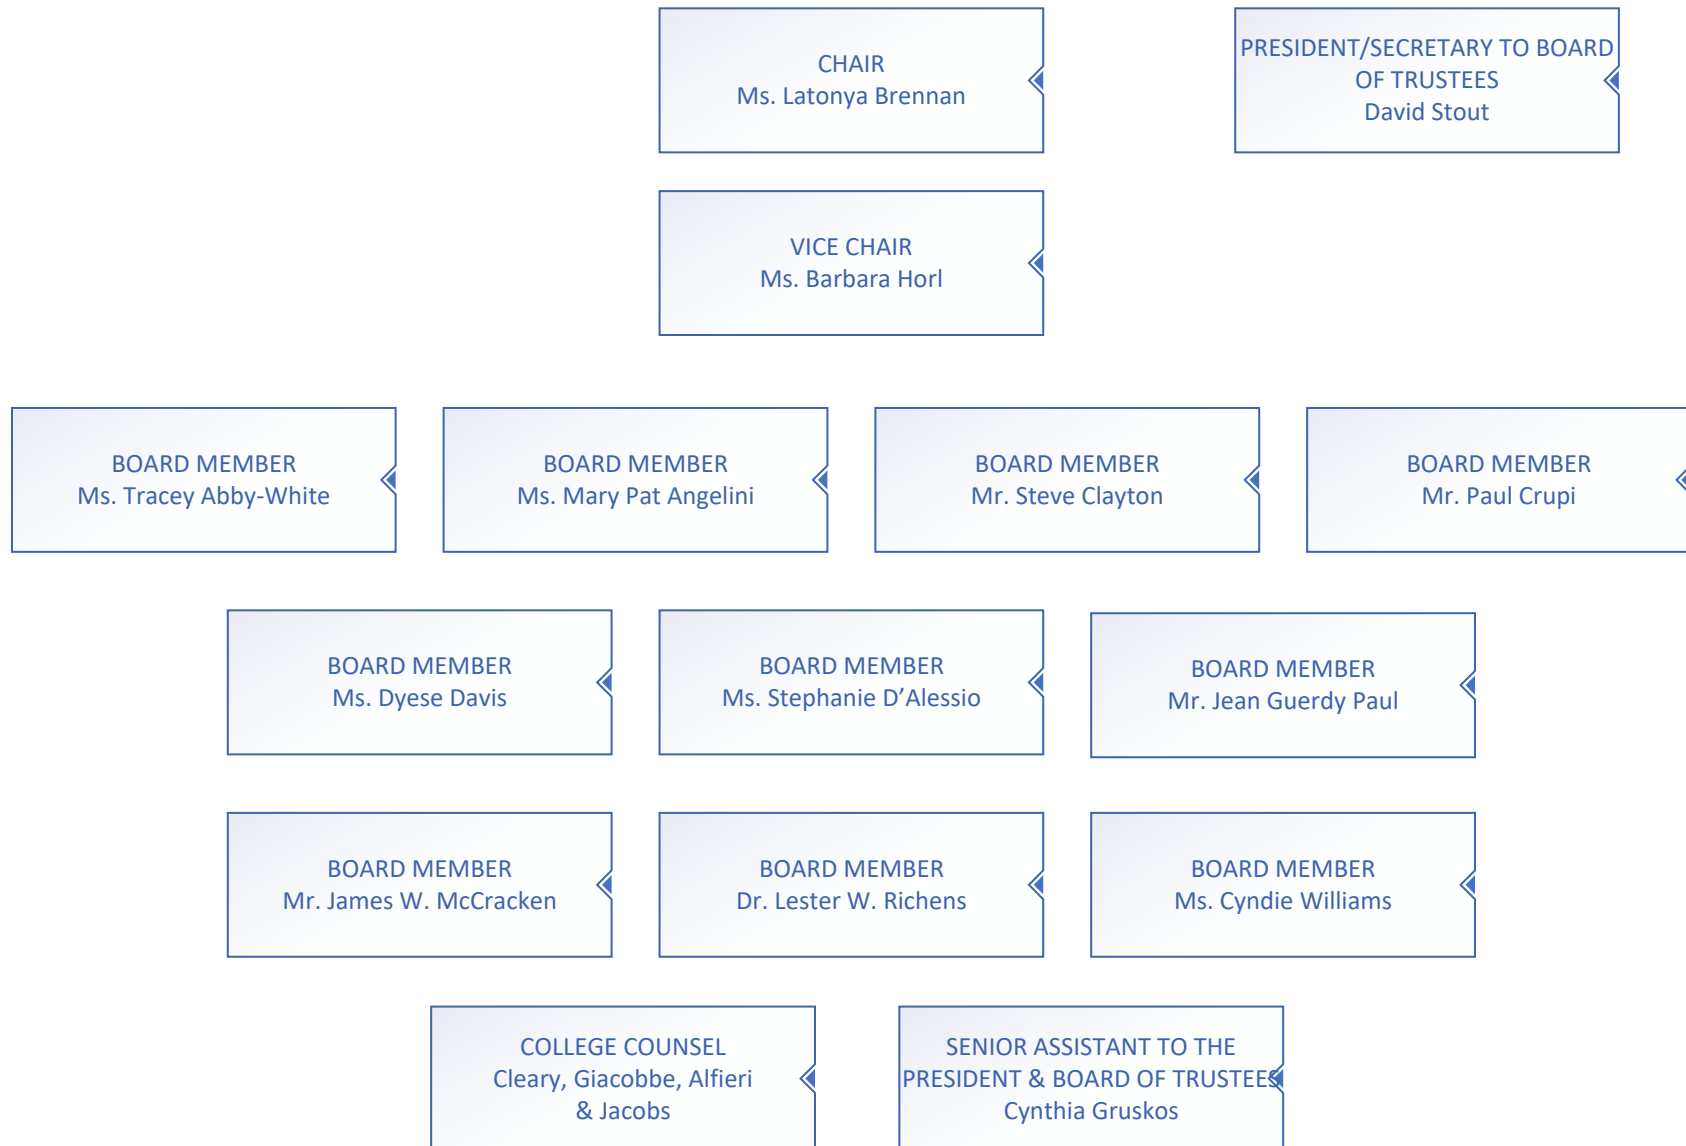

Brookdale Community College

Board of Trustees