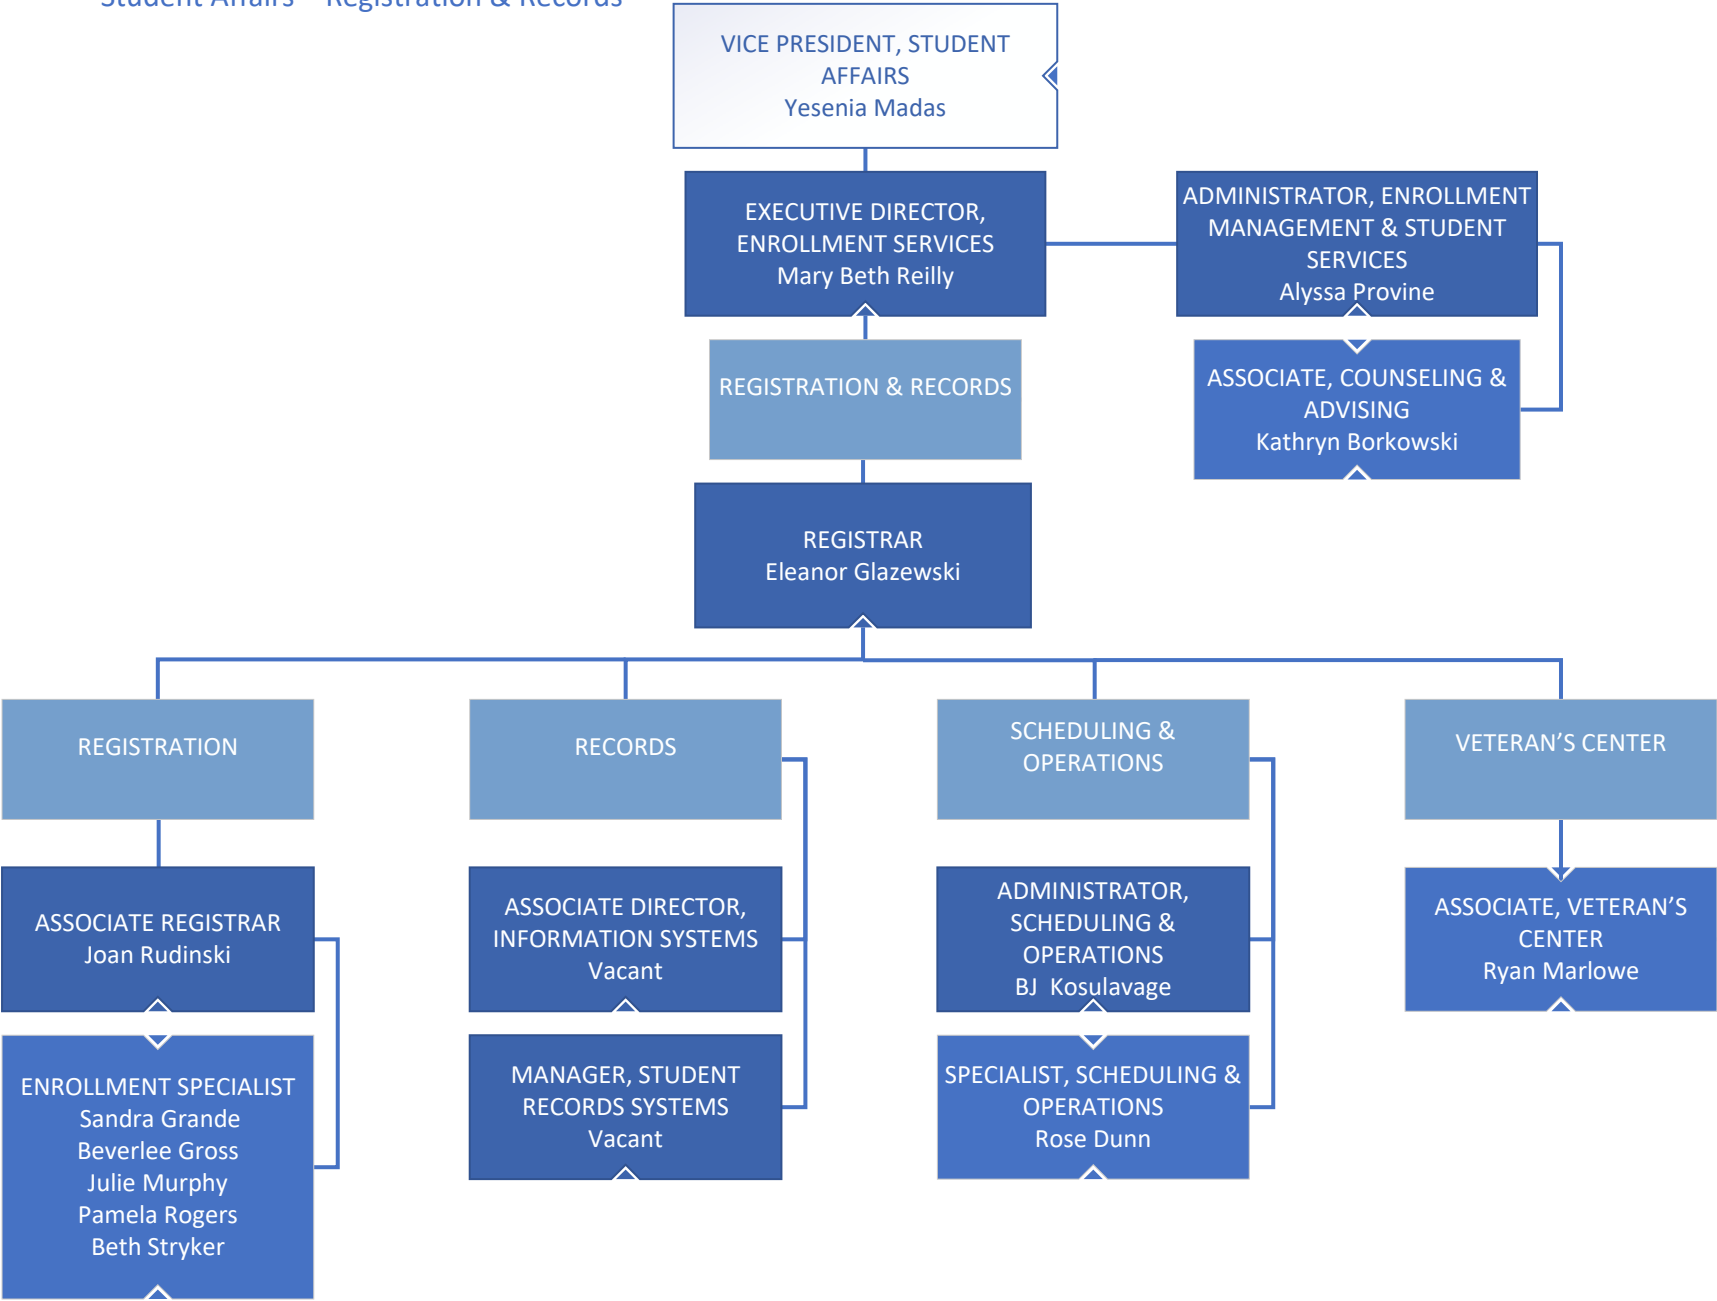

Brookdale Community College

Student Affairs – Registration & Records