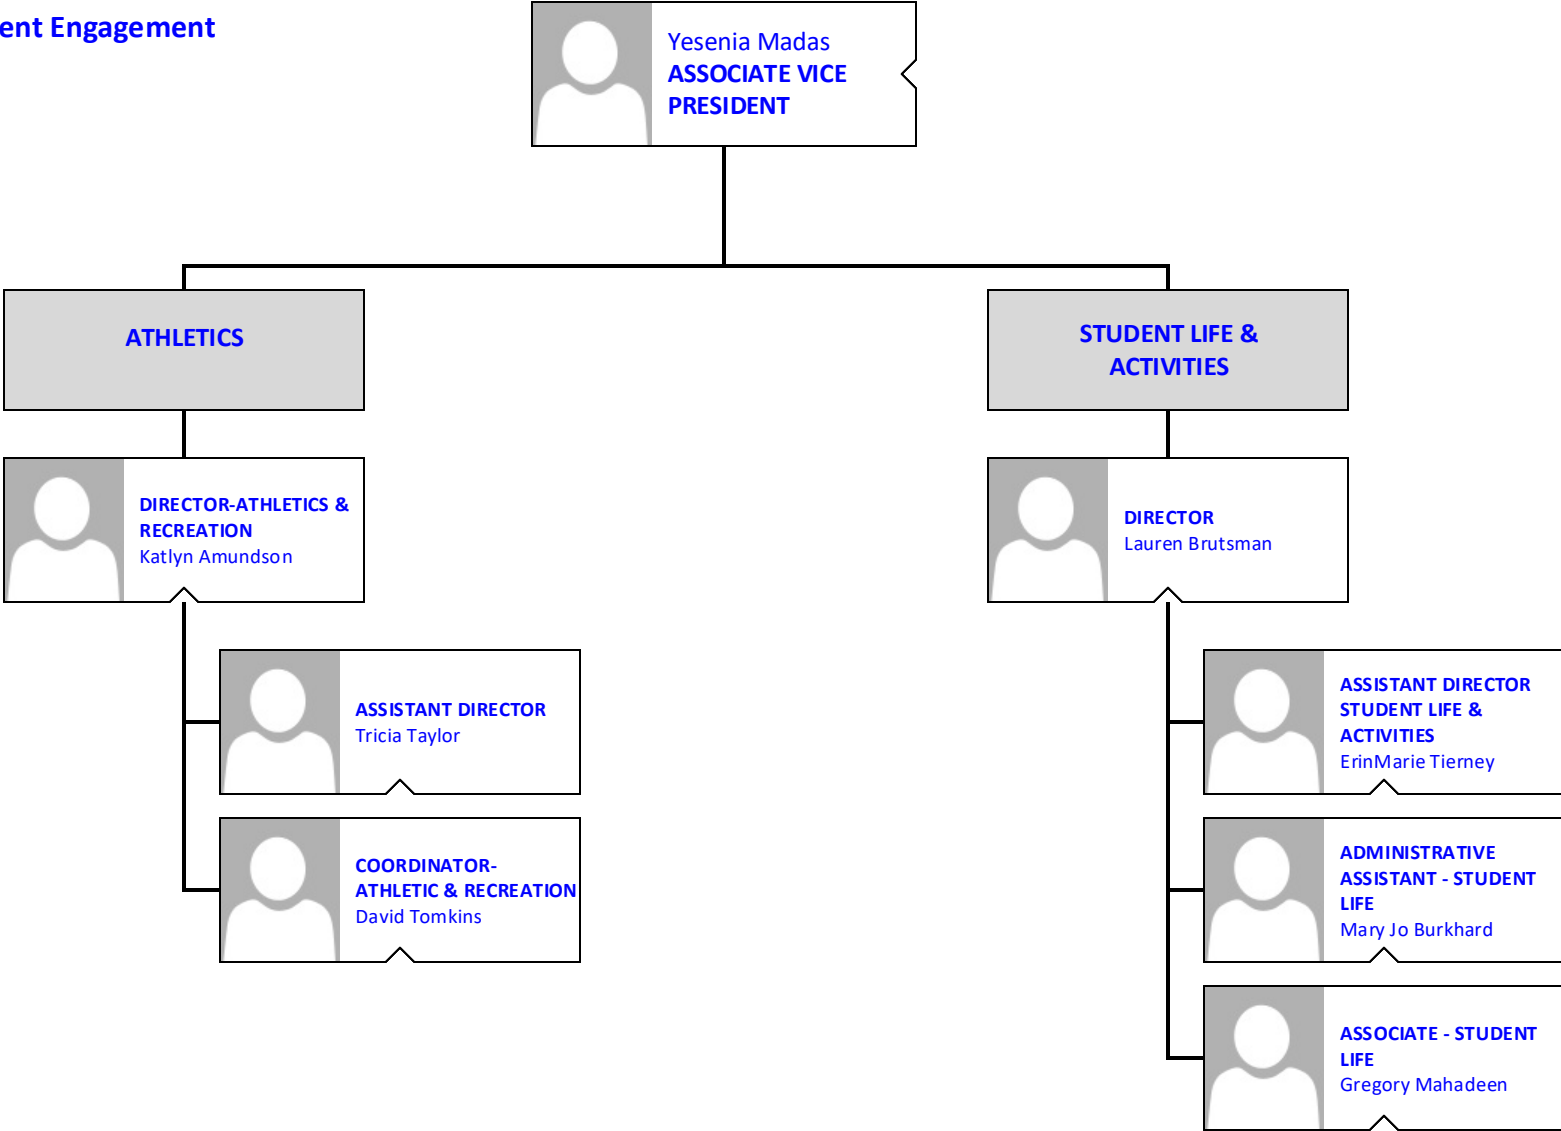

BROOKDALE COMMUNITY COLLEGE
Student Affairs Division
Student Engagement