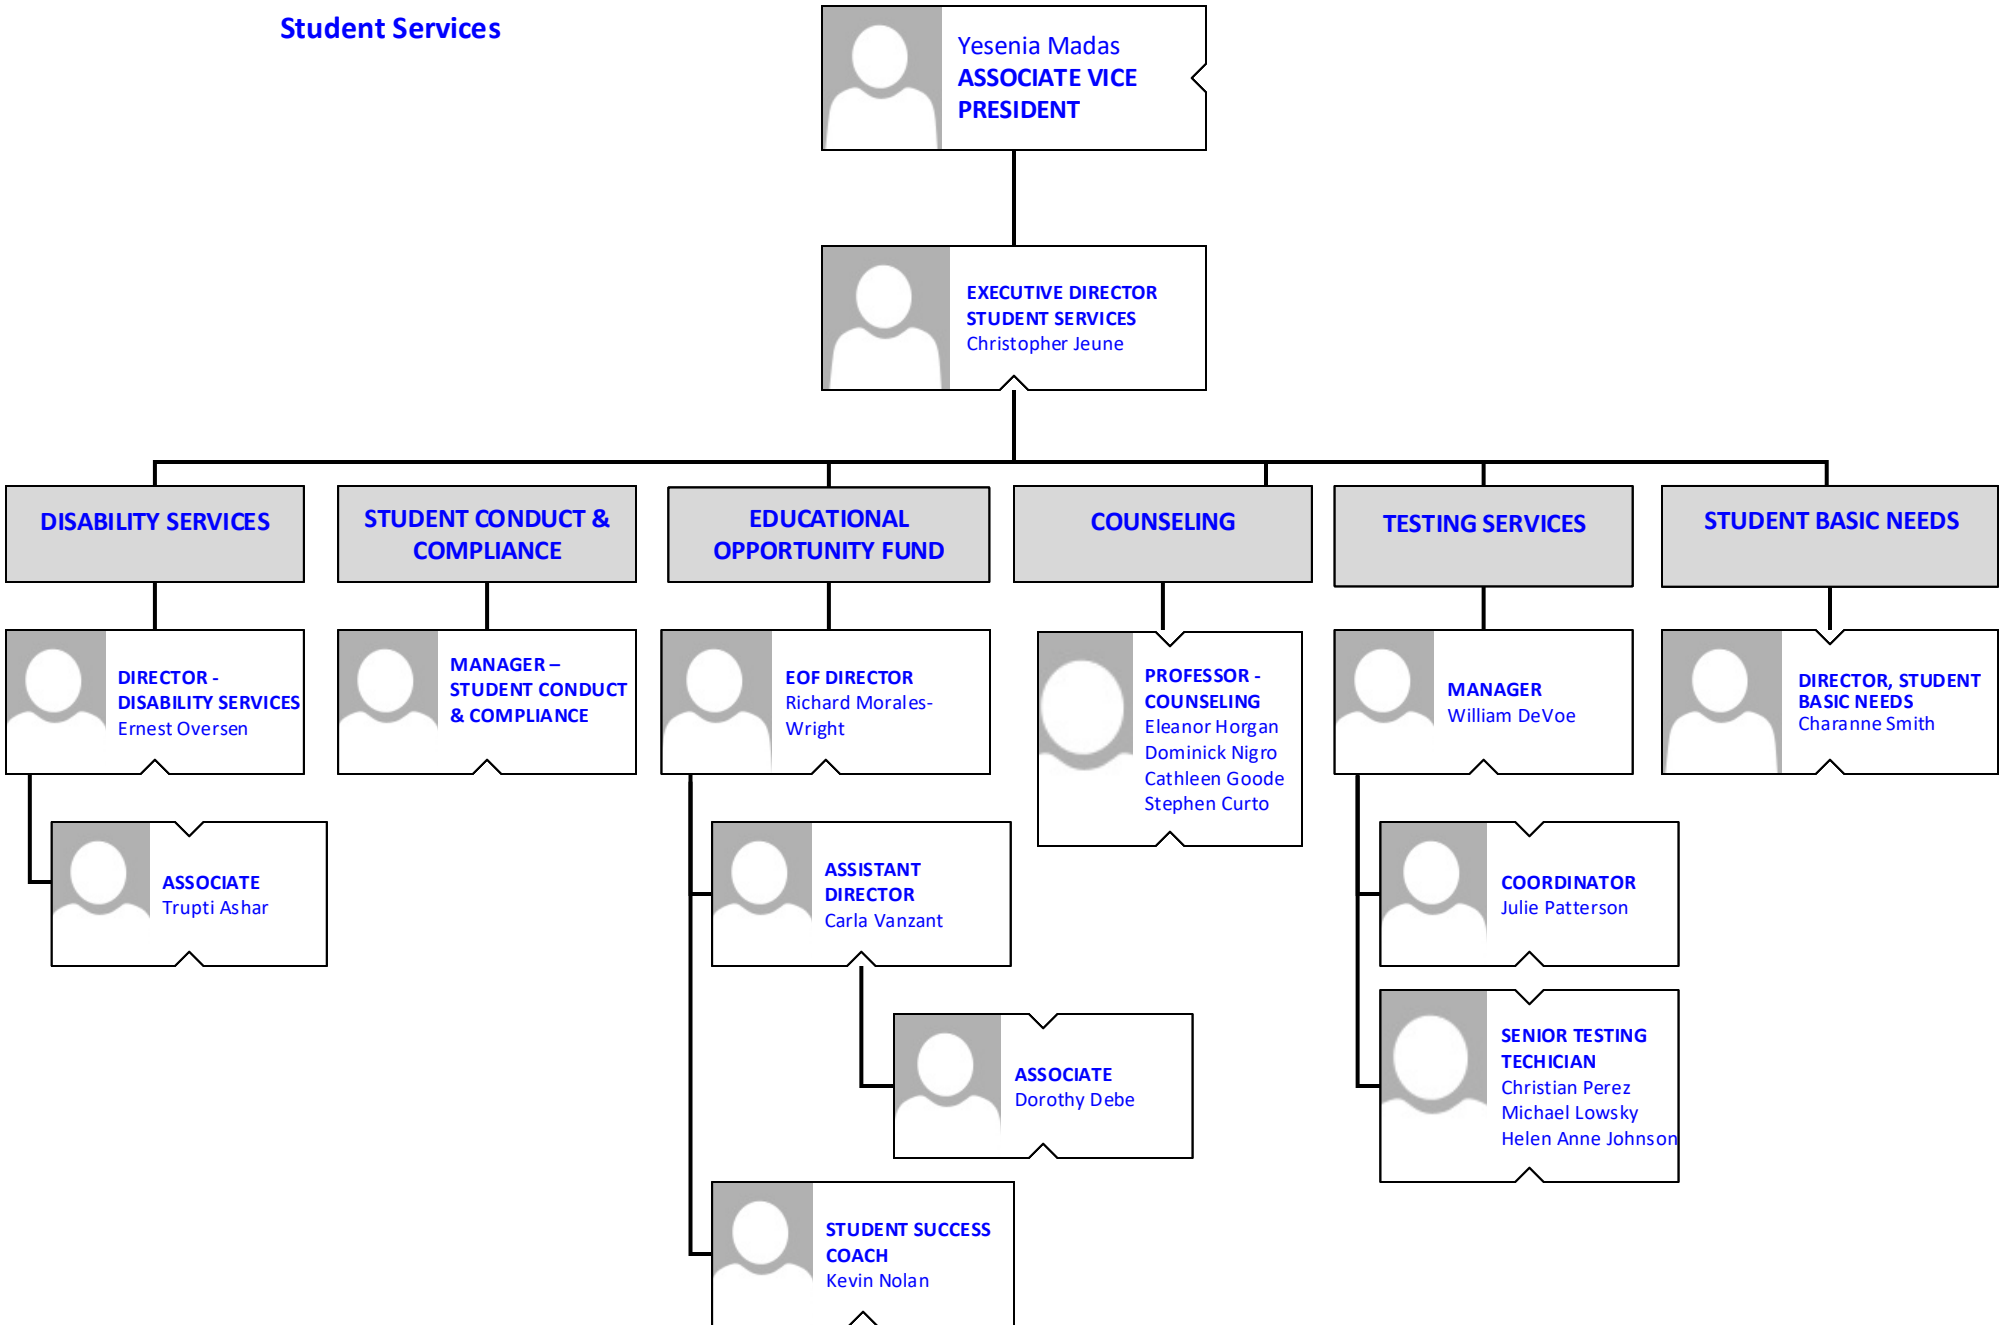

BROOKDALE COMMUNITY COLLEGE
Student Affairs Division
Student Services