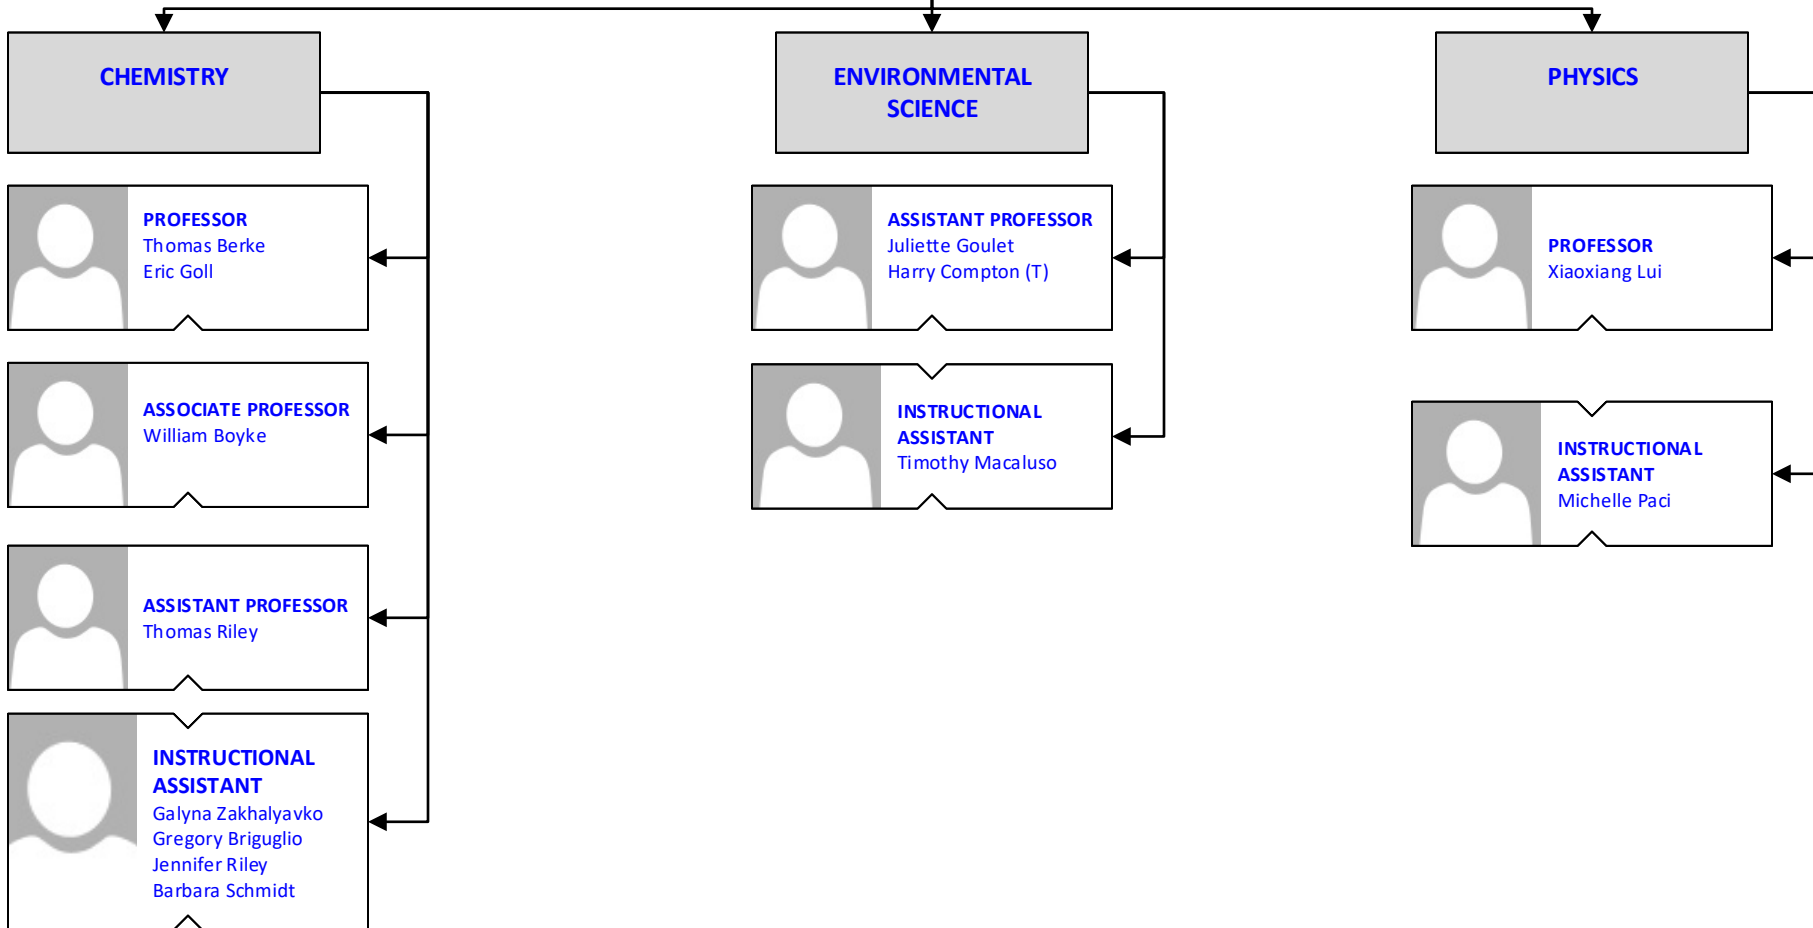

ACADEMIC TUTOR
Deicy Ahmad-Chautre
Ahmed Said
David Sita
Heeja Kwon
Kamala Das
Adam Winkler

BROOKDALE COMMUNITY COLLEGE
Academic Affairs: STEM Institute
Physical Sciences

 **Anoop Ahluwalia**
DEAN

BROOKDALE COMMUNITY COLLEGE
Academic Affairs: Humanities Institute