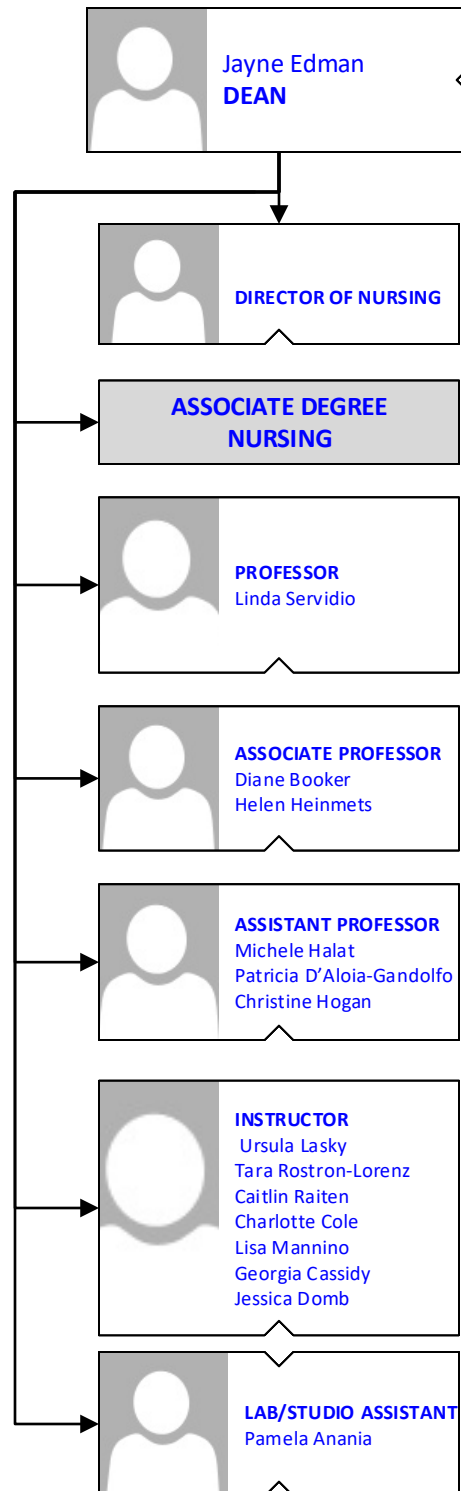

BROOKDALE COMMUNITY COLLEGE
Academic Affairs: Health Science Institute
Associate Degree Nursing