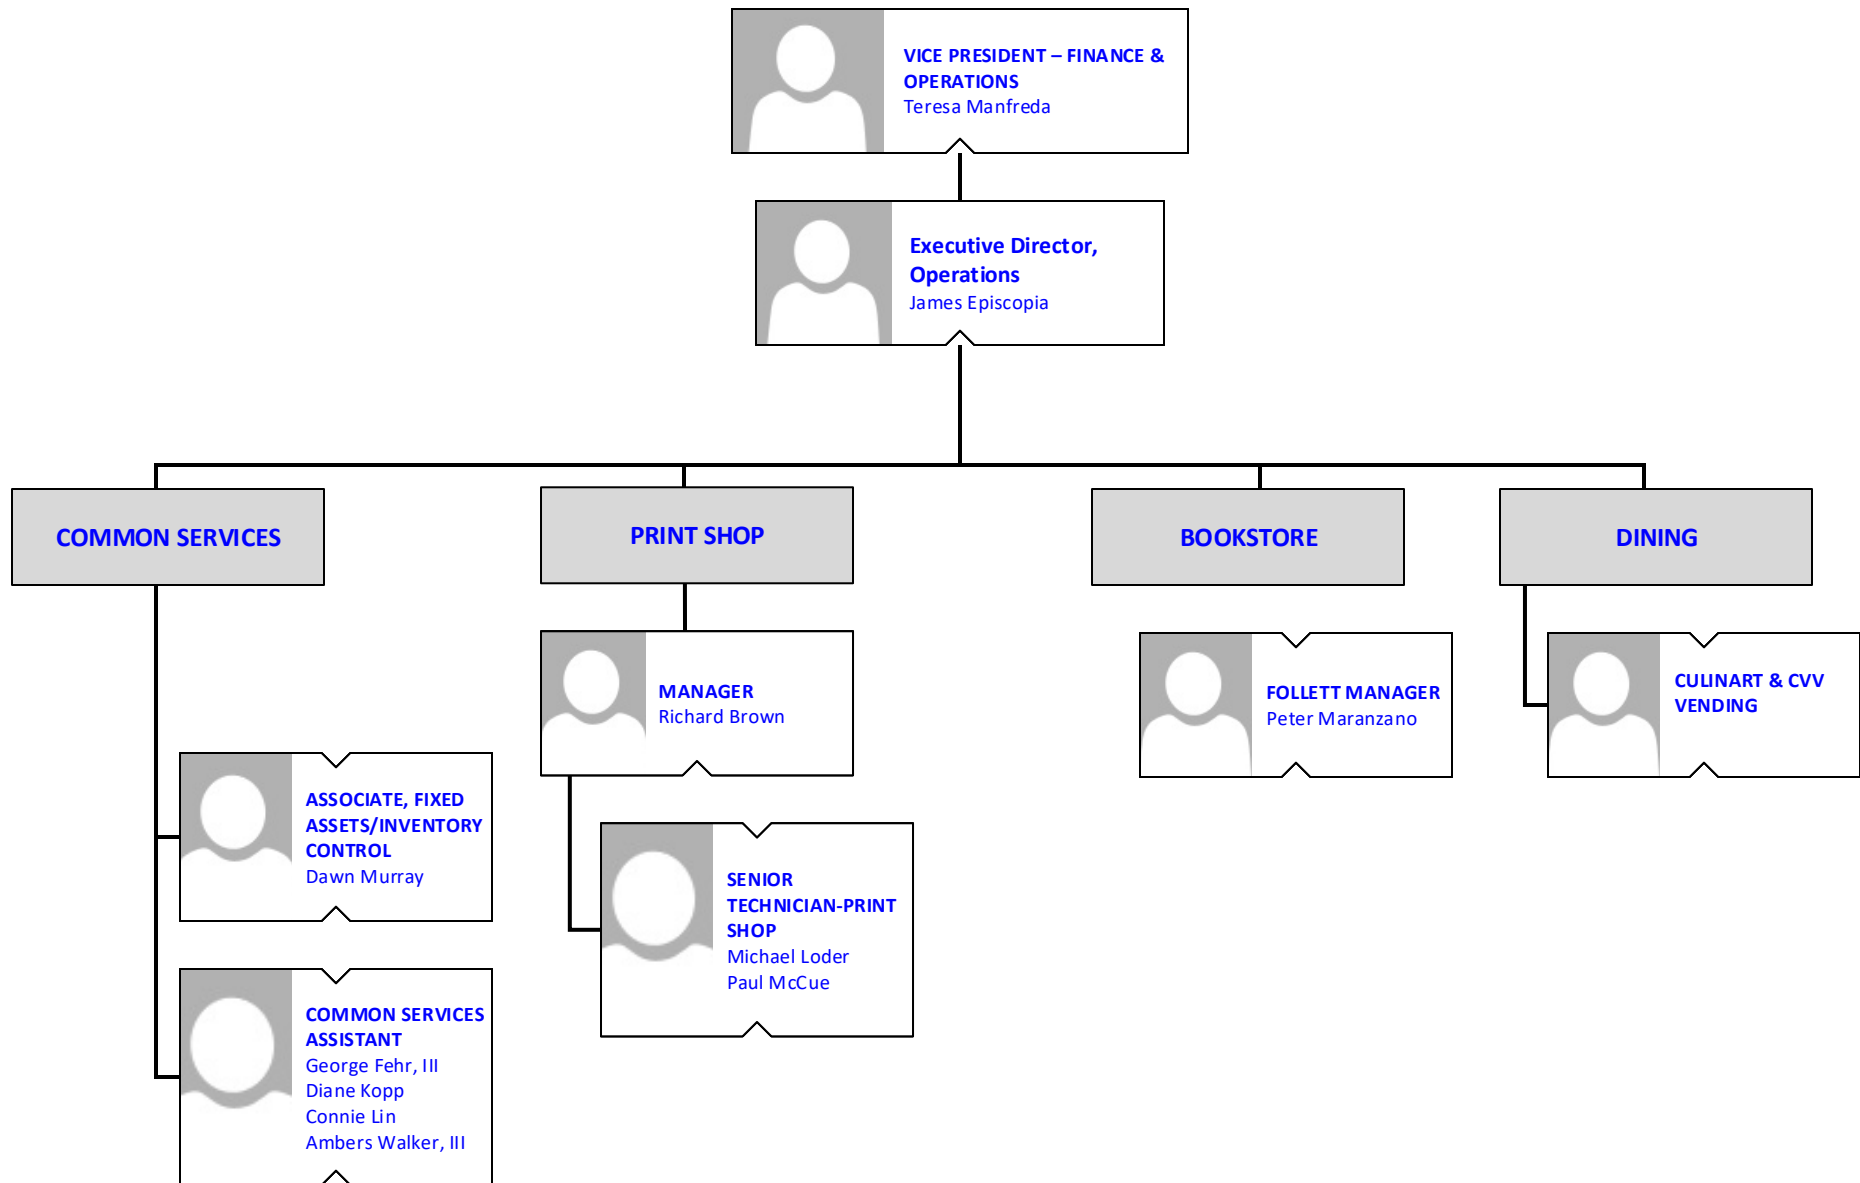

EVENTS

SPECIALIST
Nilufer Onder

CONFERENCE & FACILITIES

PERFORMING ARTS CENTER

SUPERVISOR
Sherri Vanderspiegel

BROOKDALE COMMUNITY COLLEGE

Operations

BROOKDALE COMMUNITY COLLEGE