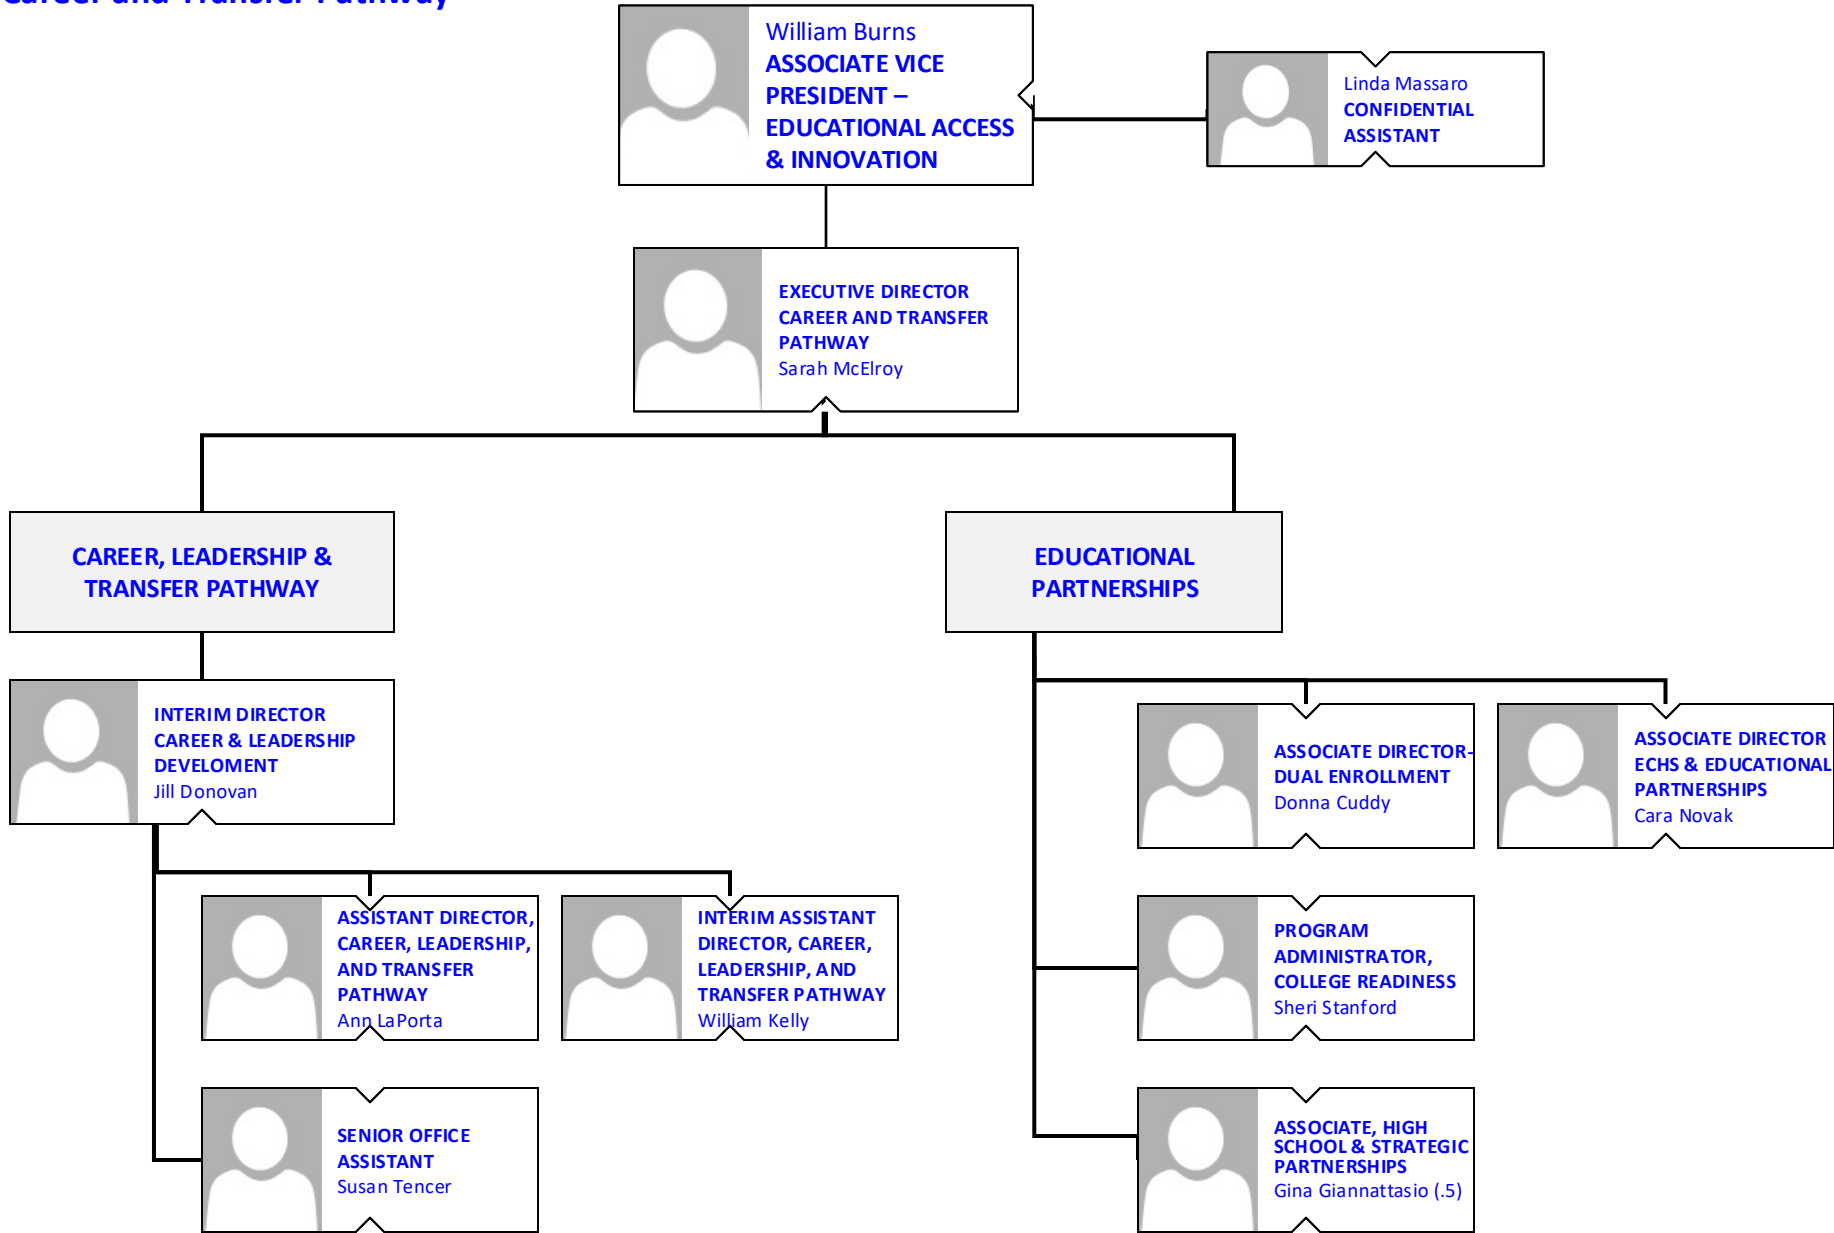

BROOKDALE COMMUNITY COLLEGE
Career and Transfer Pathway