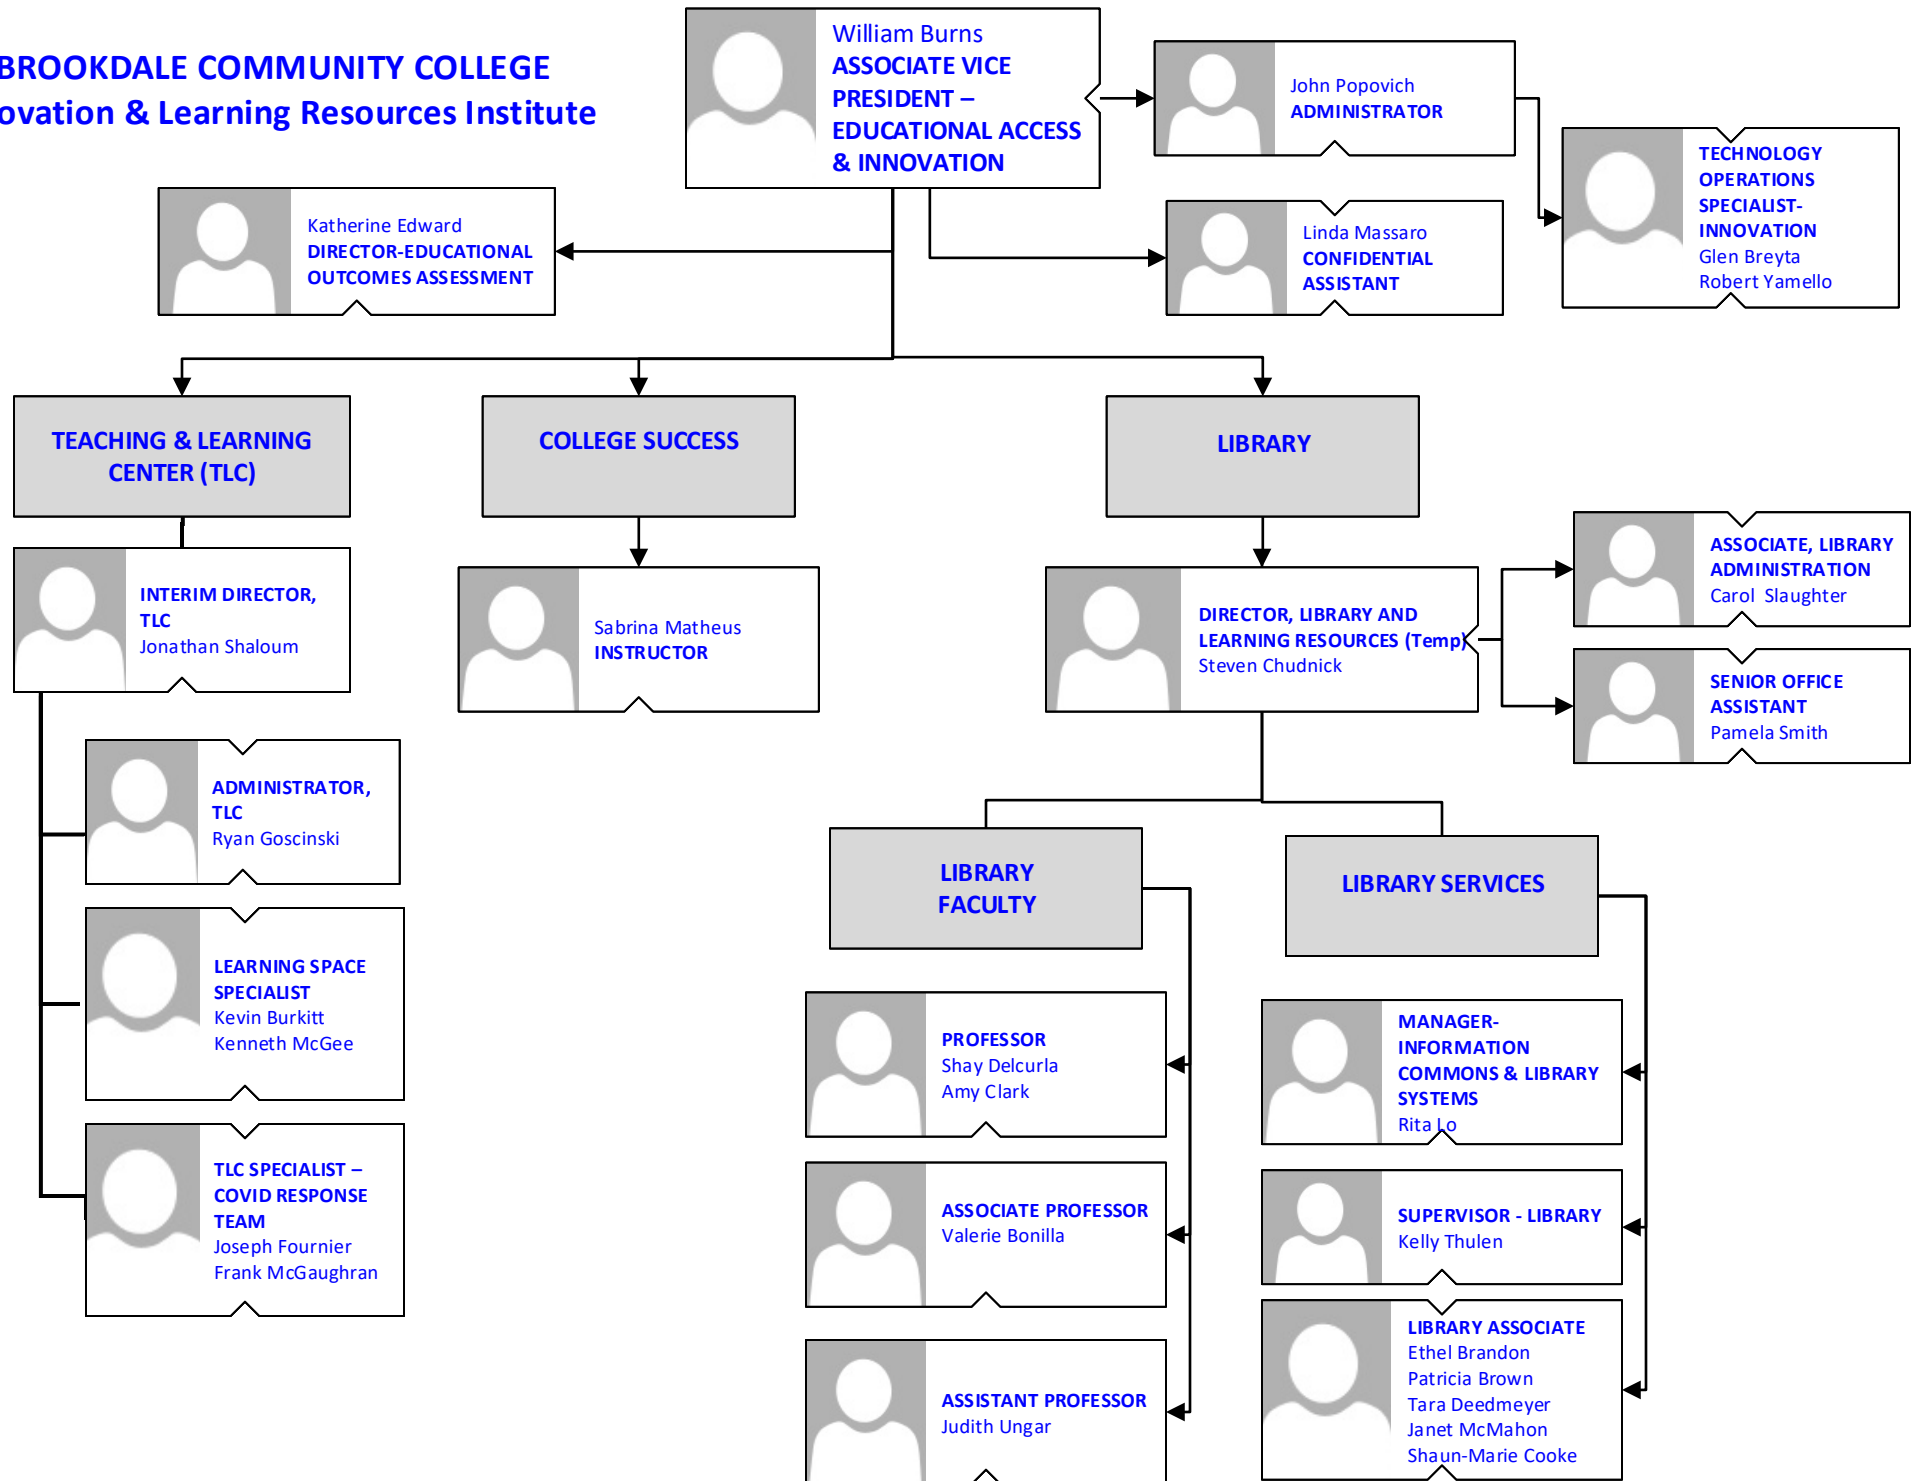

PRESIDENT
 David Stout

**VICE PRESIDENT,
 ADVANCEMENT**
 Nancy Kaari

BROOKDALE COMMUNITY COLLEGE
Advancement
College Relations

BROOKDALE COMMUNITY COLLEGE
Academic Affairs

BROOKDALE COMMUNITY COLLEGE
Innovation & Learning Resources Institute