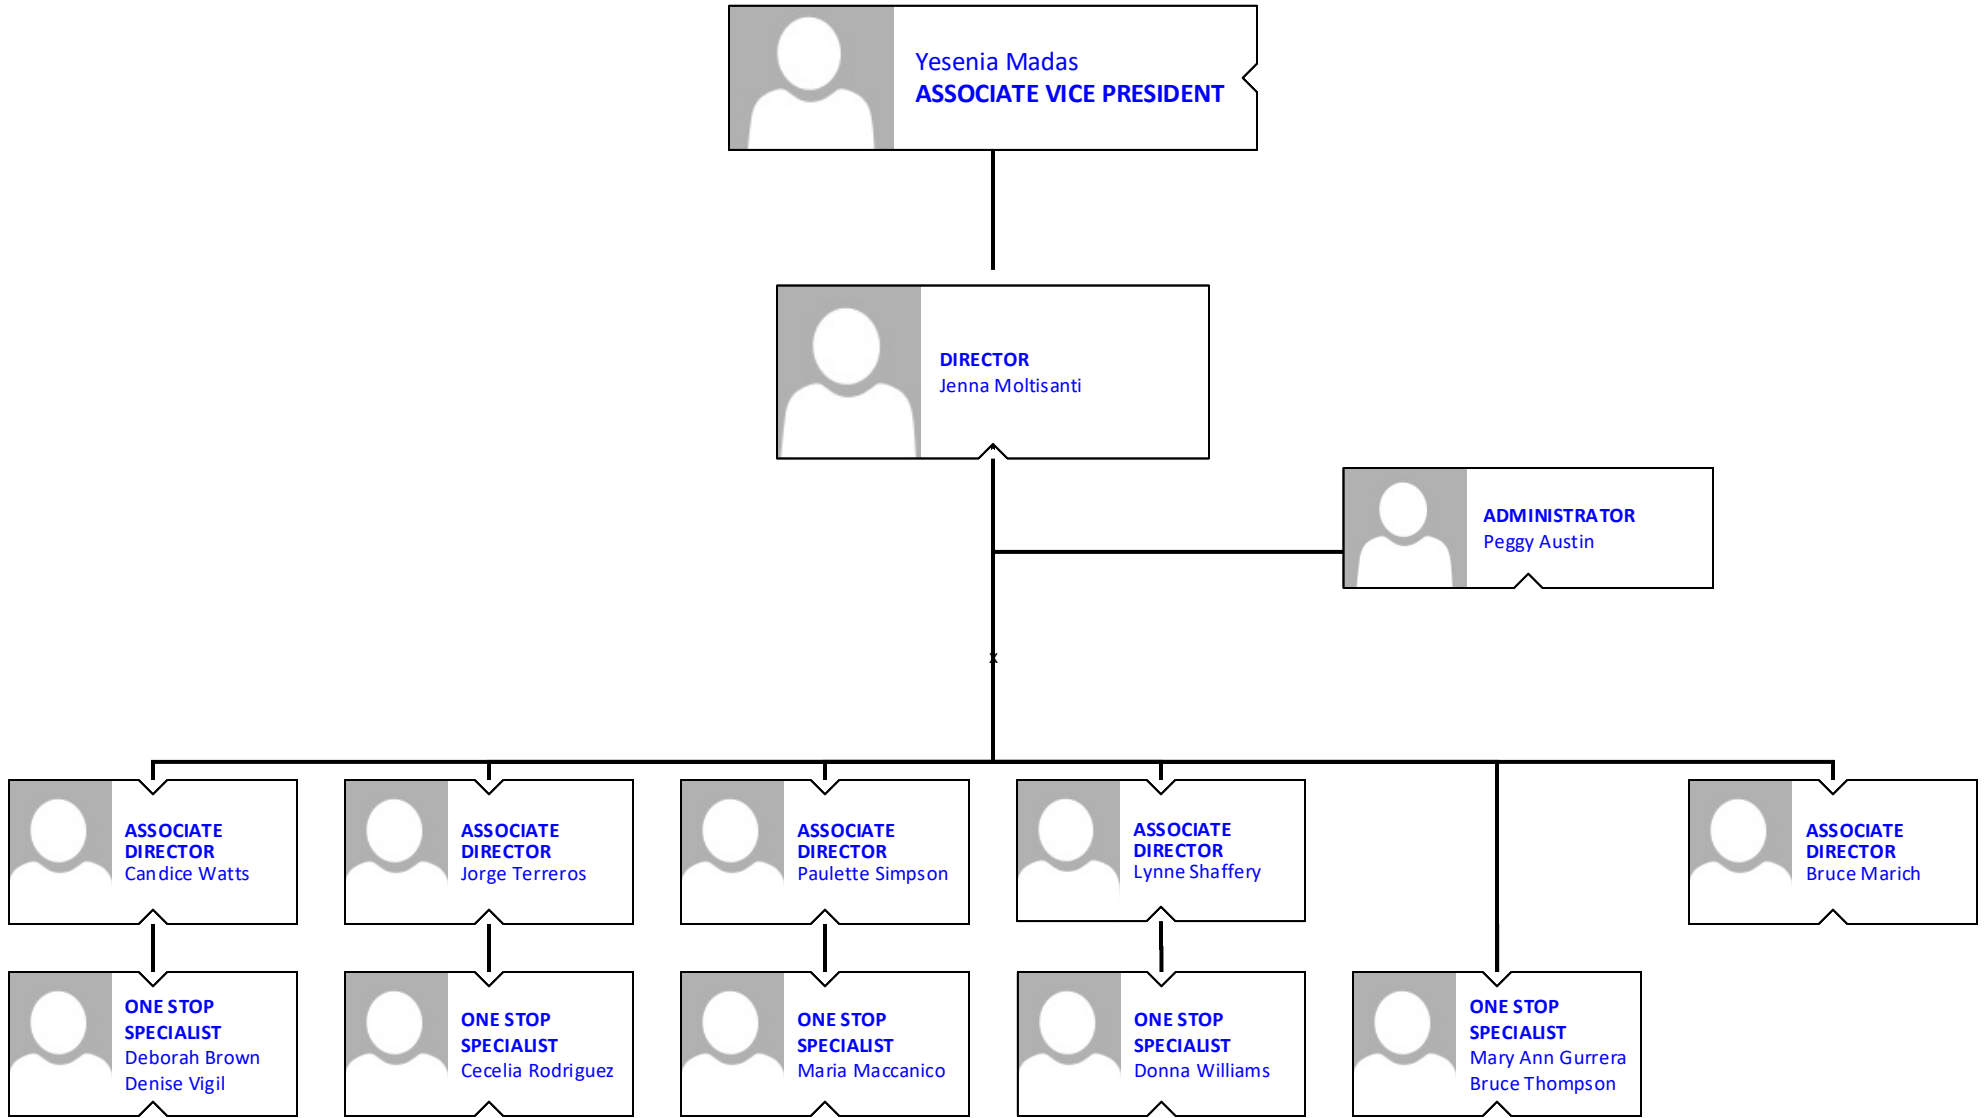

BROOKDALE COMMUNITY COLLEGE
Student Affairs Division
COVID Response Team