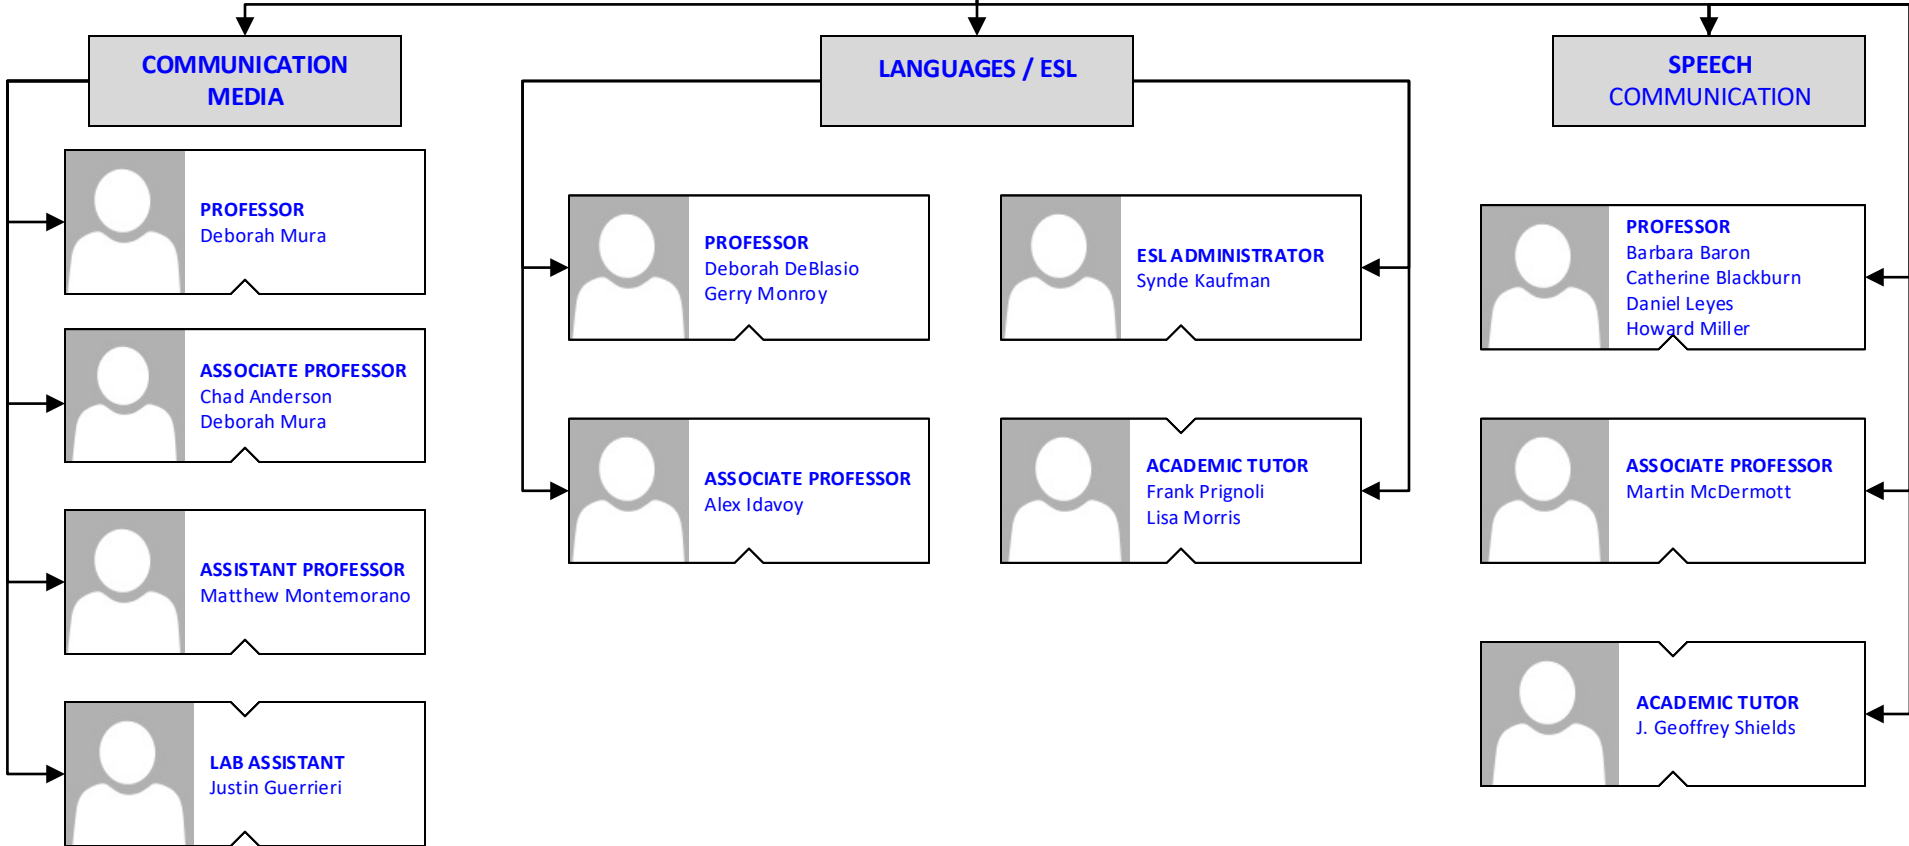

BROOKDALE COMMUNITY COLLEGE
Academic Affairs: Humanities Institute
Speech, Communications & Languages

Margaret Natter
DEAN