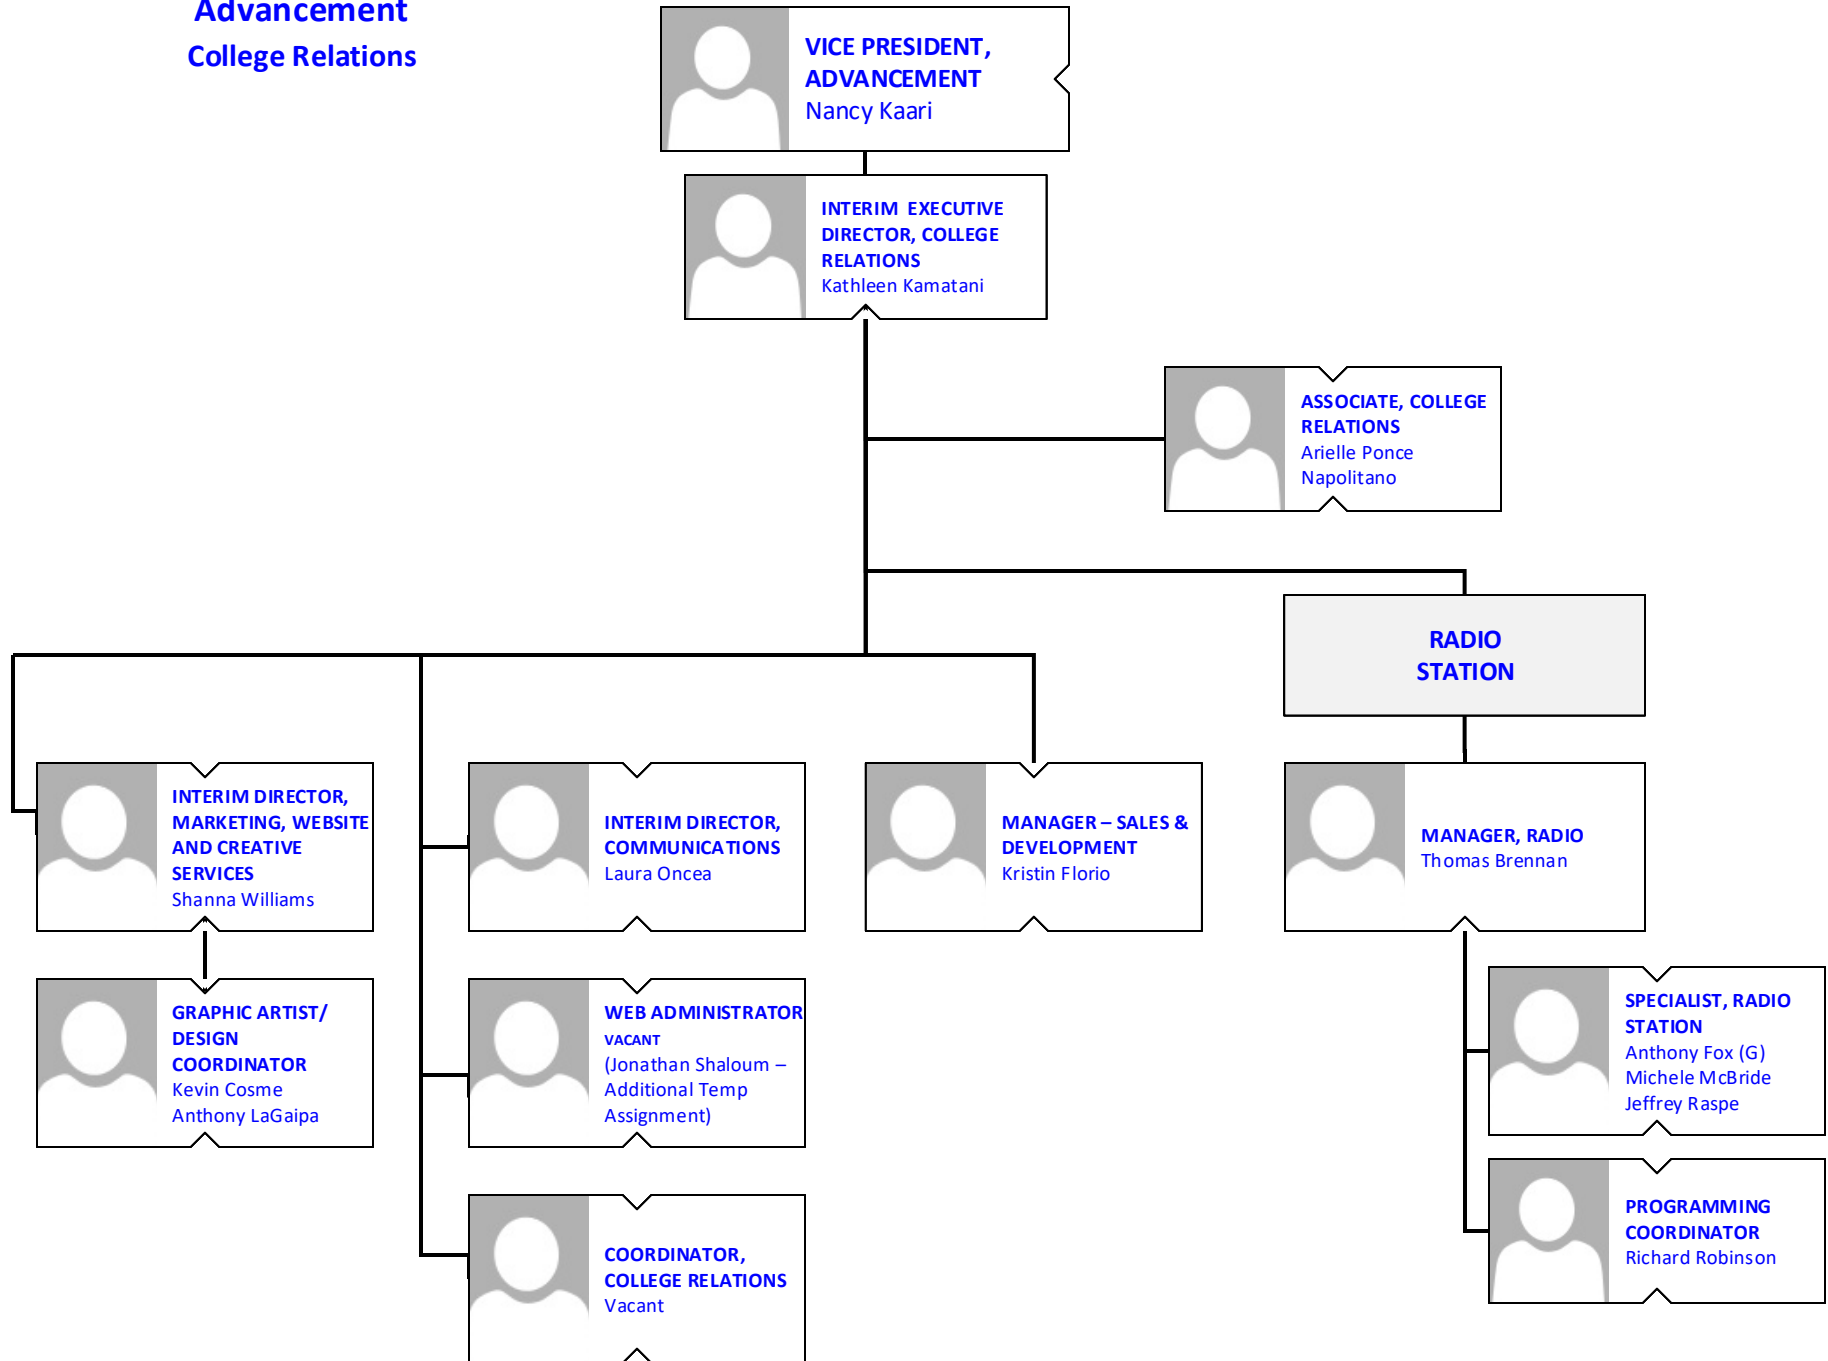

BROOKDALE COMMUNITY COLLEGE
Advancement
College Relations