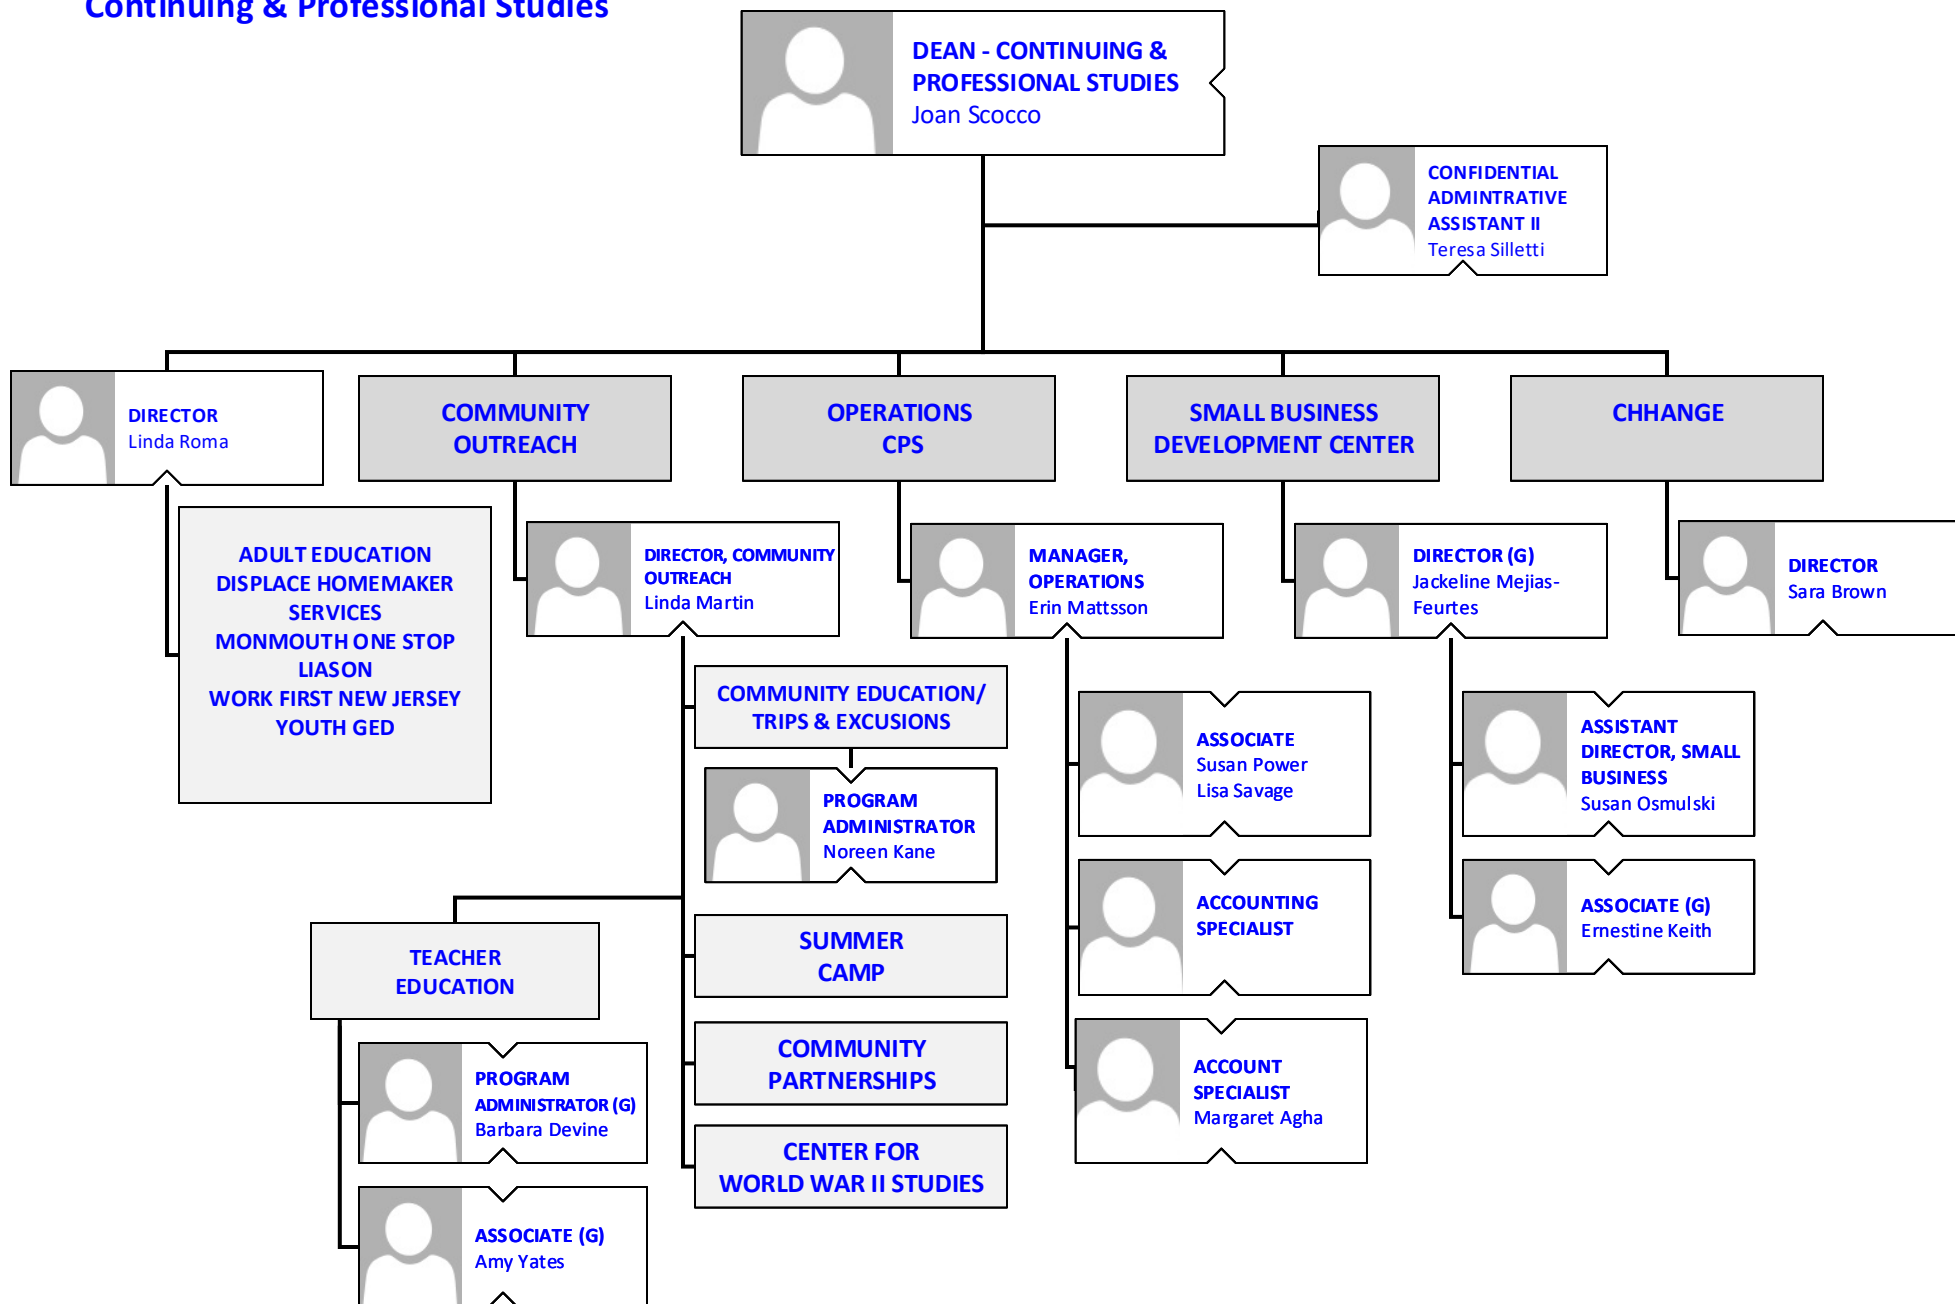

BROOKDALE COMMUNITY COLLEGE
Continuing & Professional Studies