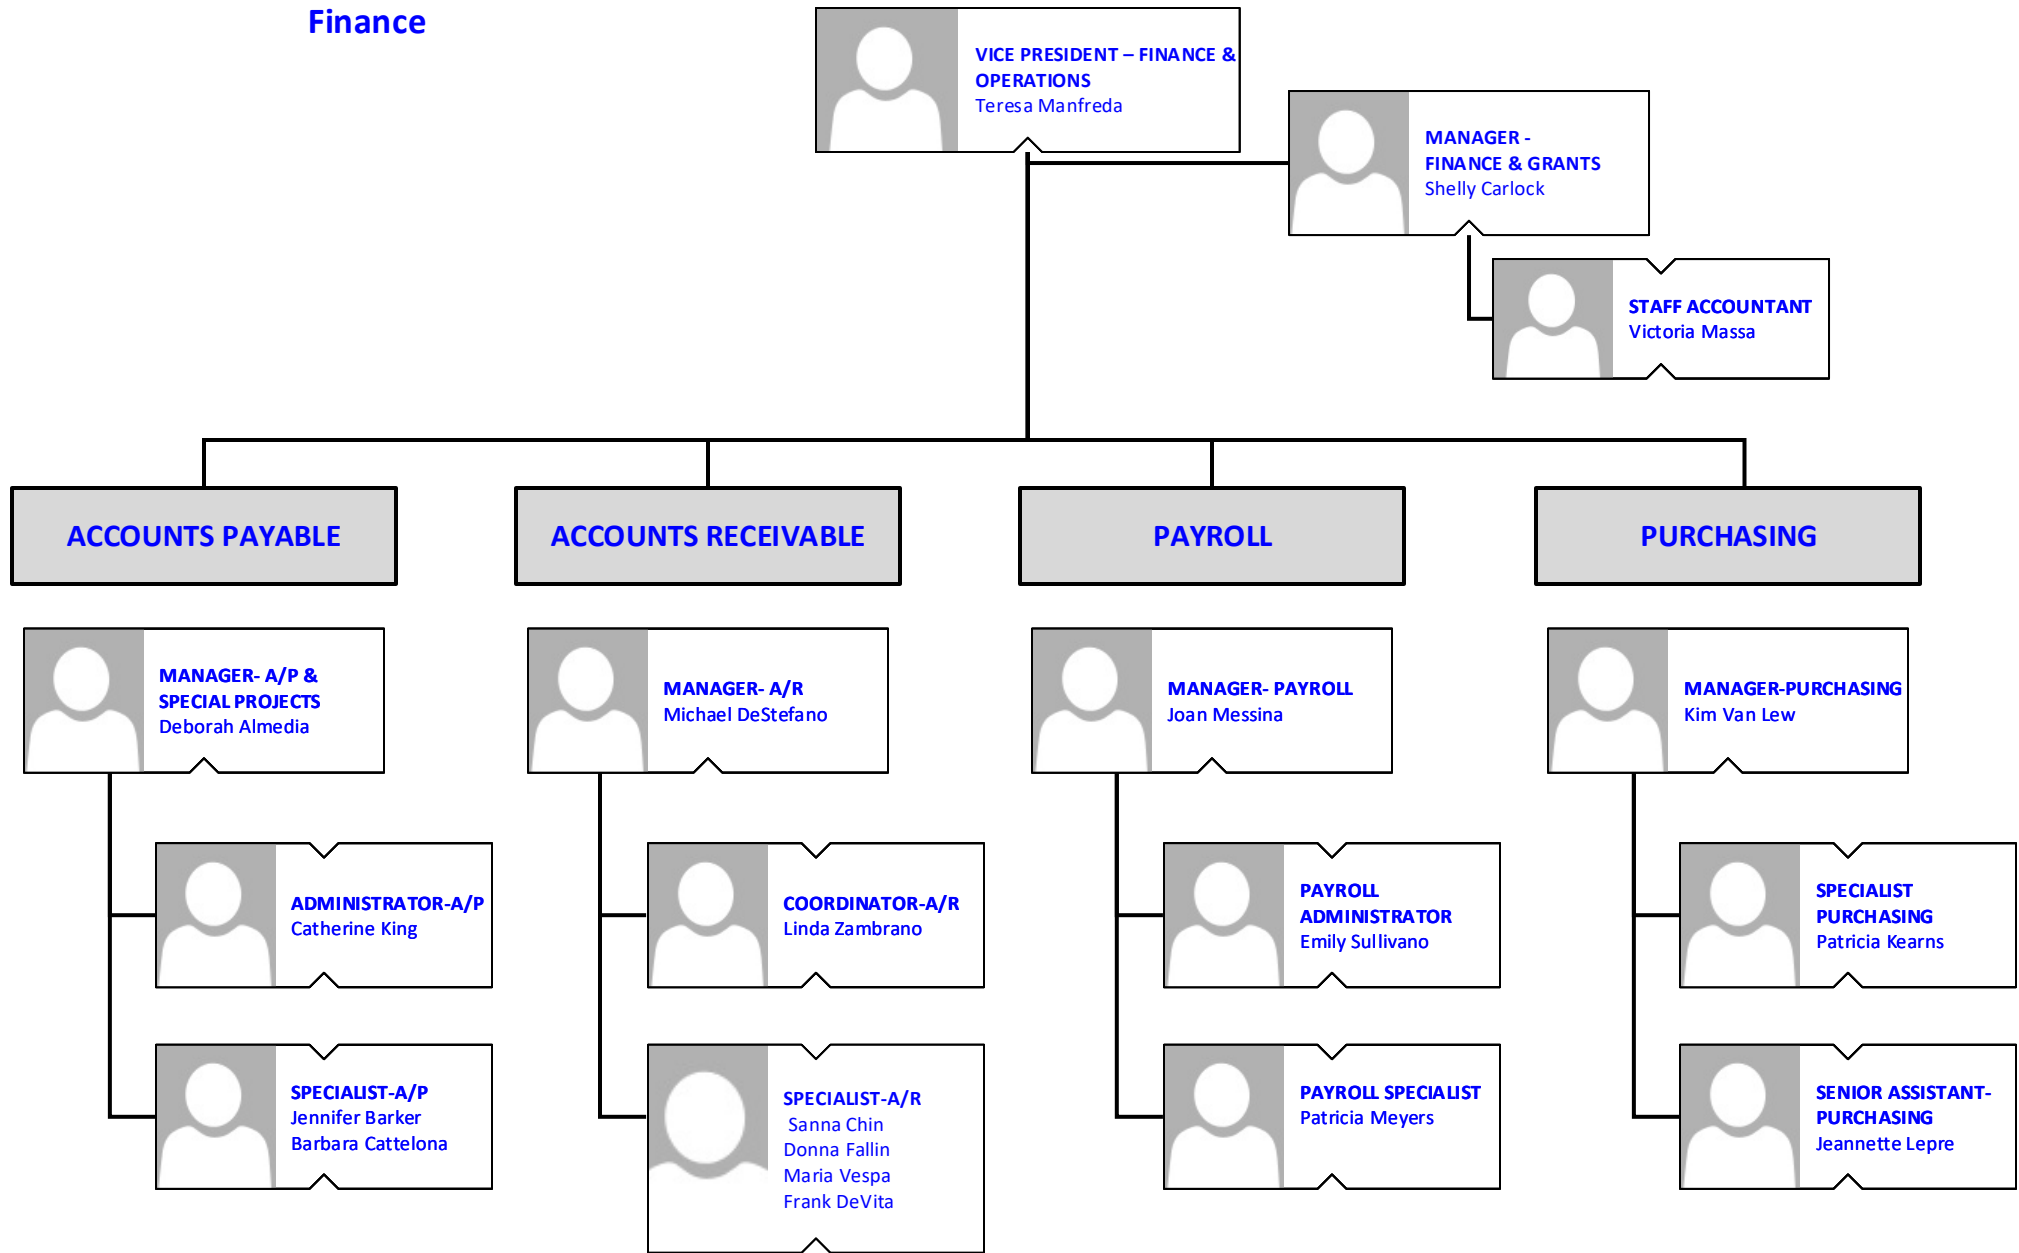

BROOKDALE COMMUNITY COLLEGE
Operations

VICE PRESIDENT – FINANCE & OPERATIONS
Teresa Manfreda

Executive Director, Operations
James Episcopia

BCCTV

VIDEO PRODUCTION SPECIALIST
Lauren Sheehy
Sergey Kornienko
Jennifer Yannibelli