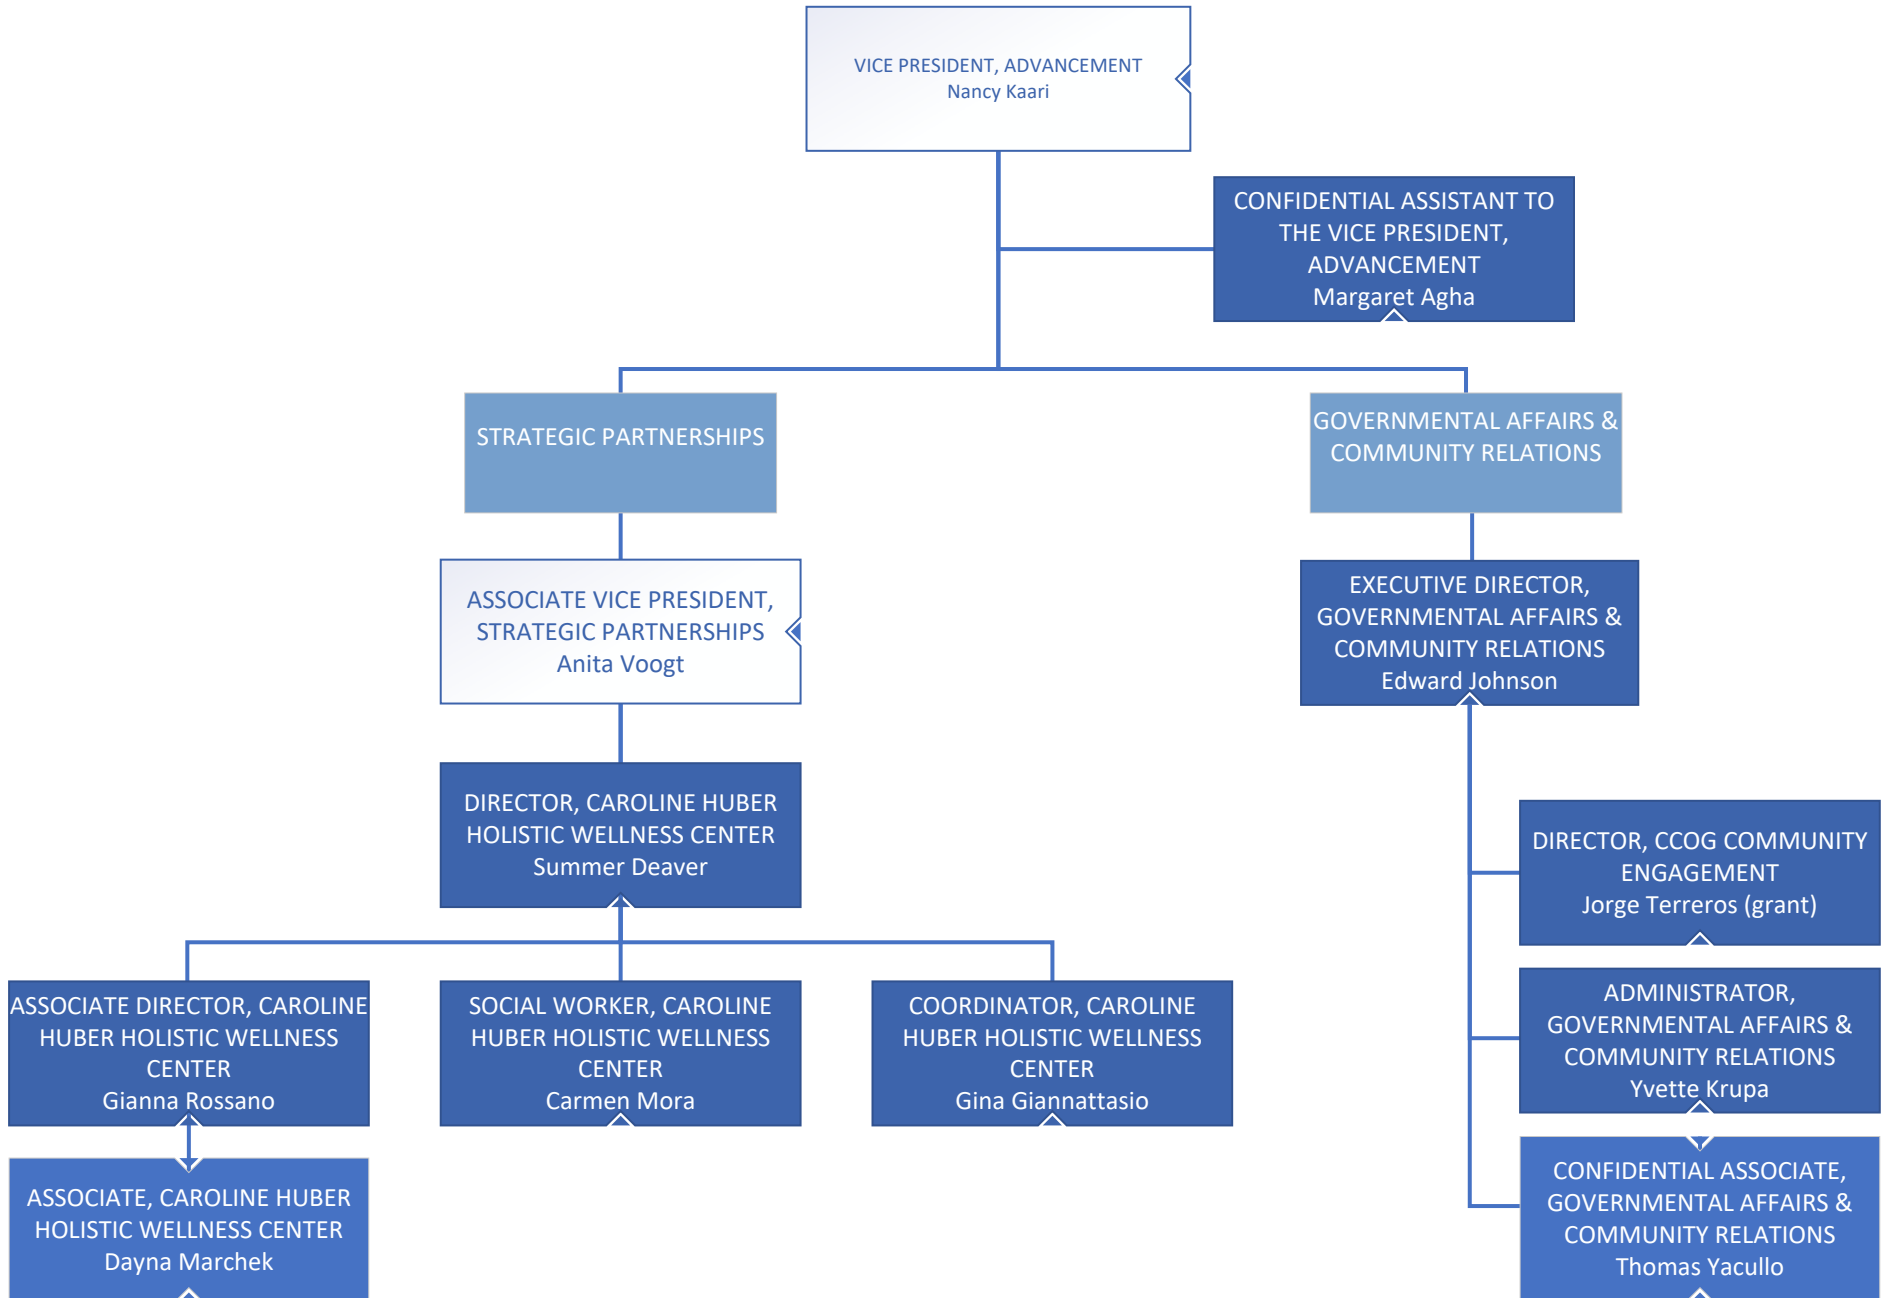

Organizational Chart – Table of Contents

Board of Trustees: 2
President’s Office: 3
Achieve Academy & NJ Film Academy: 4
Advancement: 5-7
Academic Affairs: 8-9
Innovation & Learning Resource Institute: 10-11
International Center: 12
Educational Support & Testing Services: 13
Brookdale Radio: 14
Small Business Development Center: 15
Academic Pathways: 16-18
School of STEAM: 19-26
School of Health Sciences: 27-30
School of Business, Humanities & Social Science: 31-39
Continuing & Professional Studies: 40-41
Student Affairs: 42-49
Planning & Institutional Effectiveness: 50
Human Resources: 51
Finance & Operations: 52-57
Security & Public Safety: 58

Brookdale Community College

Board of Trustees

Brookdale Community College

Office of the President

Brookdale Community College

Achieve Academy & New Jersey Film Academy

Brookdale Community College

Advancement