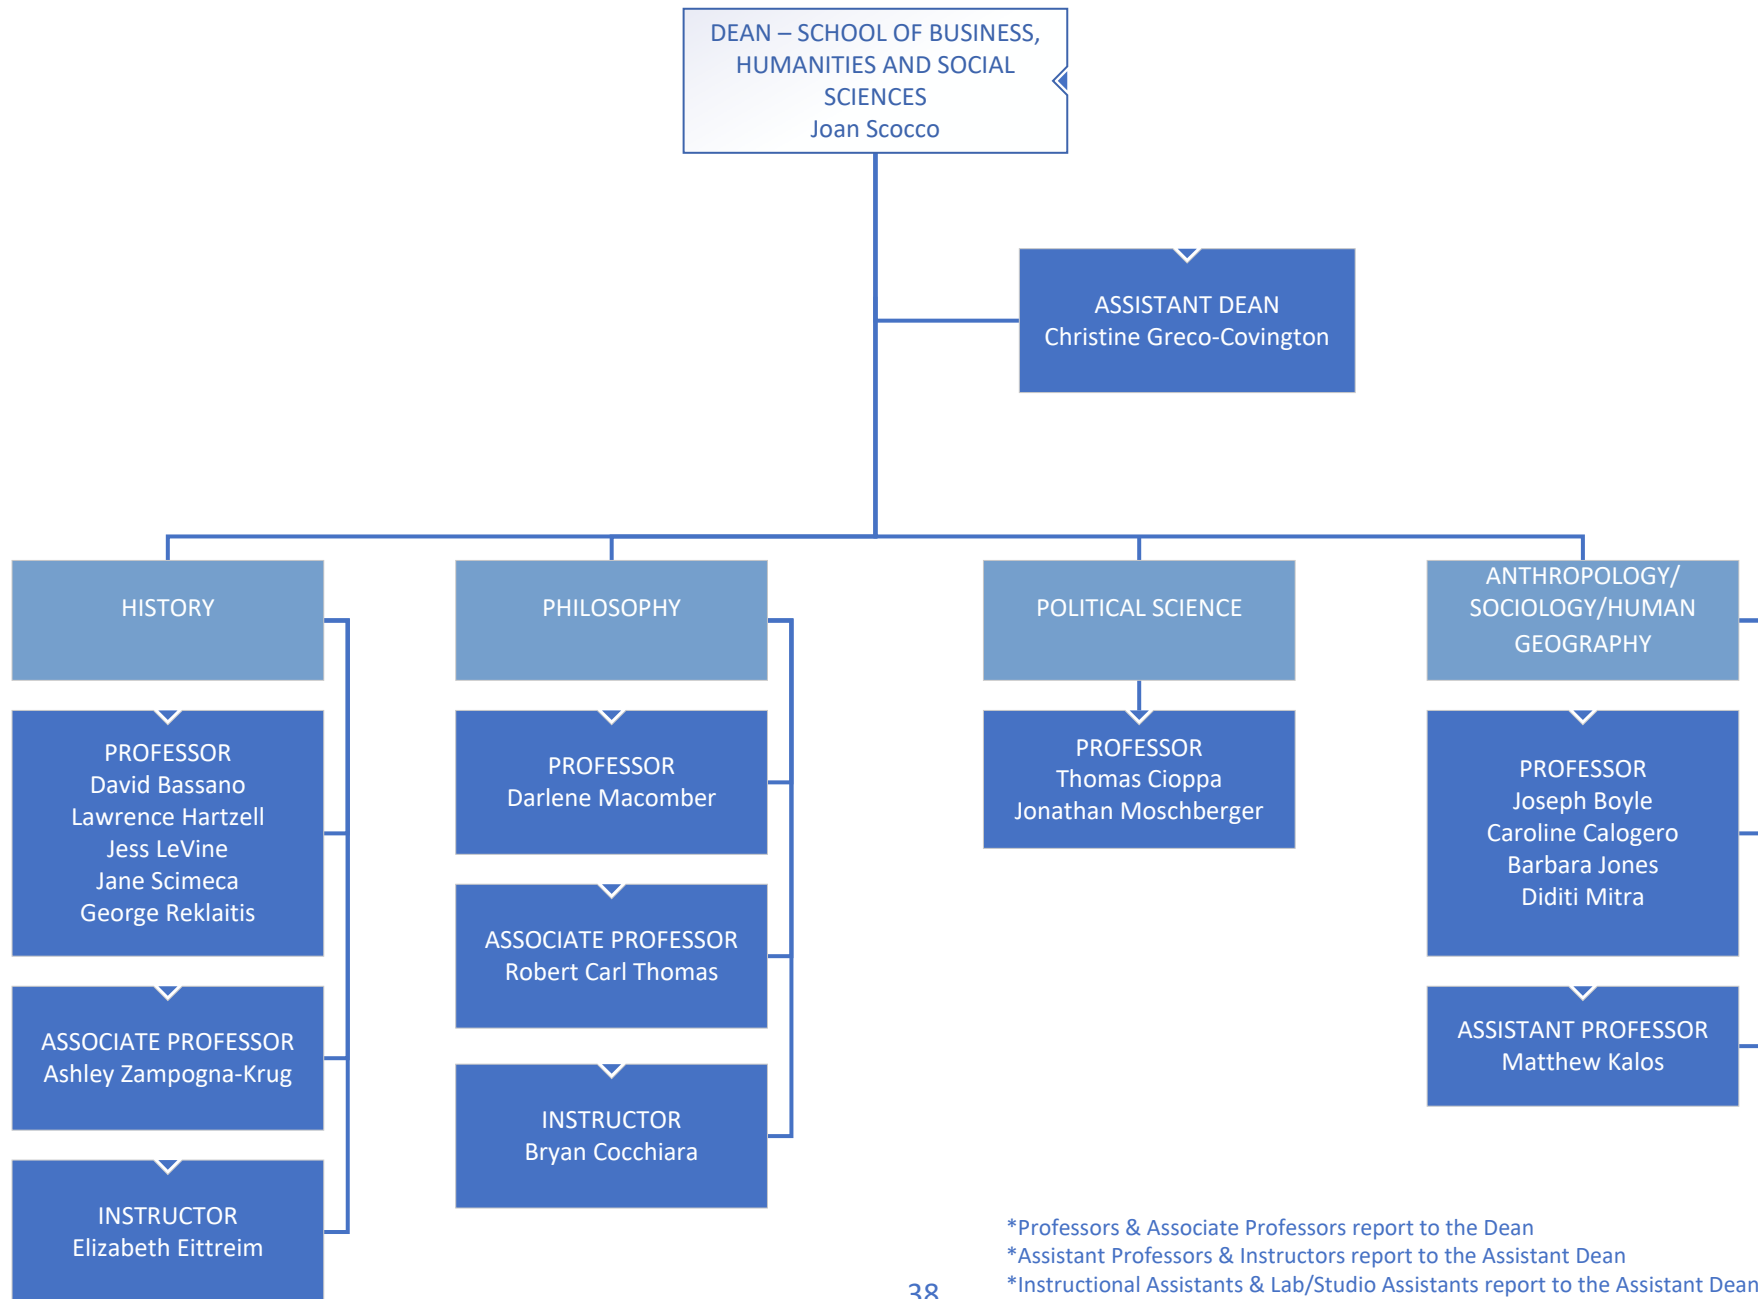

Brookdale Community College

Academic Affairs – School of Business, Humanities and Social Sciences

*Professors & Associate Professors report to the Dean

*Assistant Professors & Instructors report to the Assistant Dean

*Instructional Assistants & Lab/Studio Assistants report to the Assistant Dean