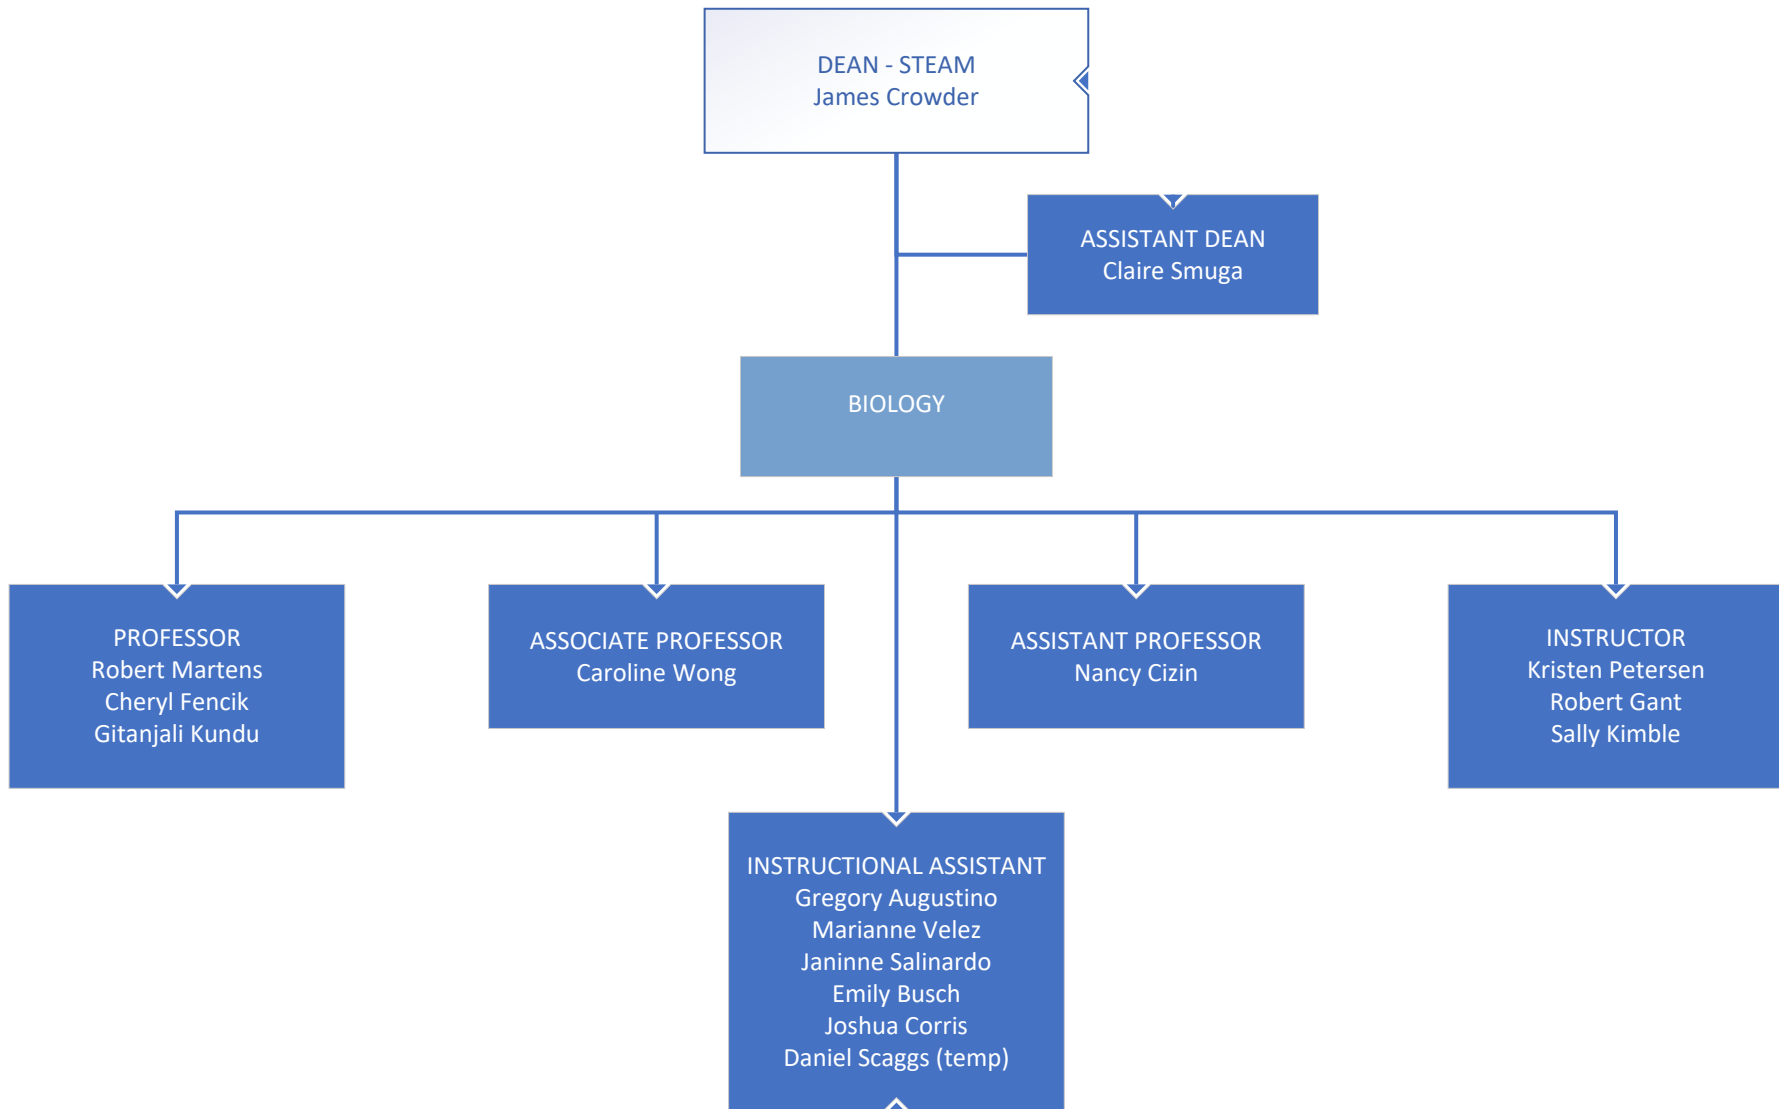

Academic Pathways

Brookdale Community College

Academic Pathways

Brookdale Community College

Academic Affairs – School of STEAM

Brookdale Community College

Academic Affairs – School of STEAM

*Professors & Associate Professors report to the Dean

*Assistant Professors & Instructors report to the Assistant Dean

*Instructional Assistants & Lab/Studio Assistants report to the Assistant Dean

Brookdale Community College

Academic Affairs – School of STEAM