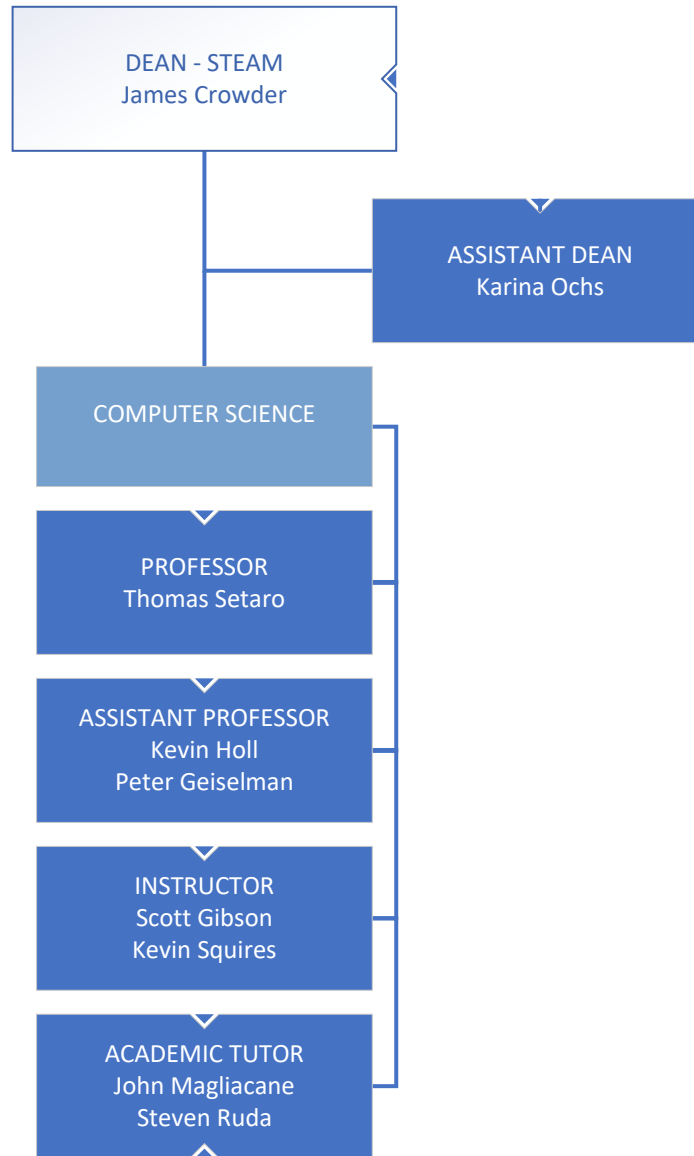

Brookdale Community College

Academic Affairs – School of STEAM

*Professors & Associate Professors report to the Dean

*Assistant Professors & Instructors report to the Assistant Dean

*Instructional Assistants & Lab/Studio Assistants report to the Assistant Dean