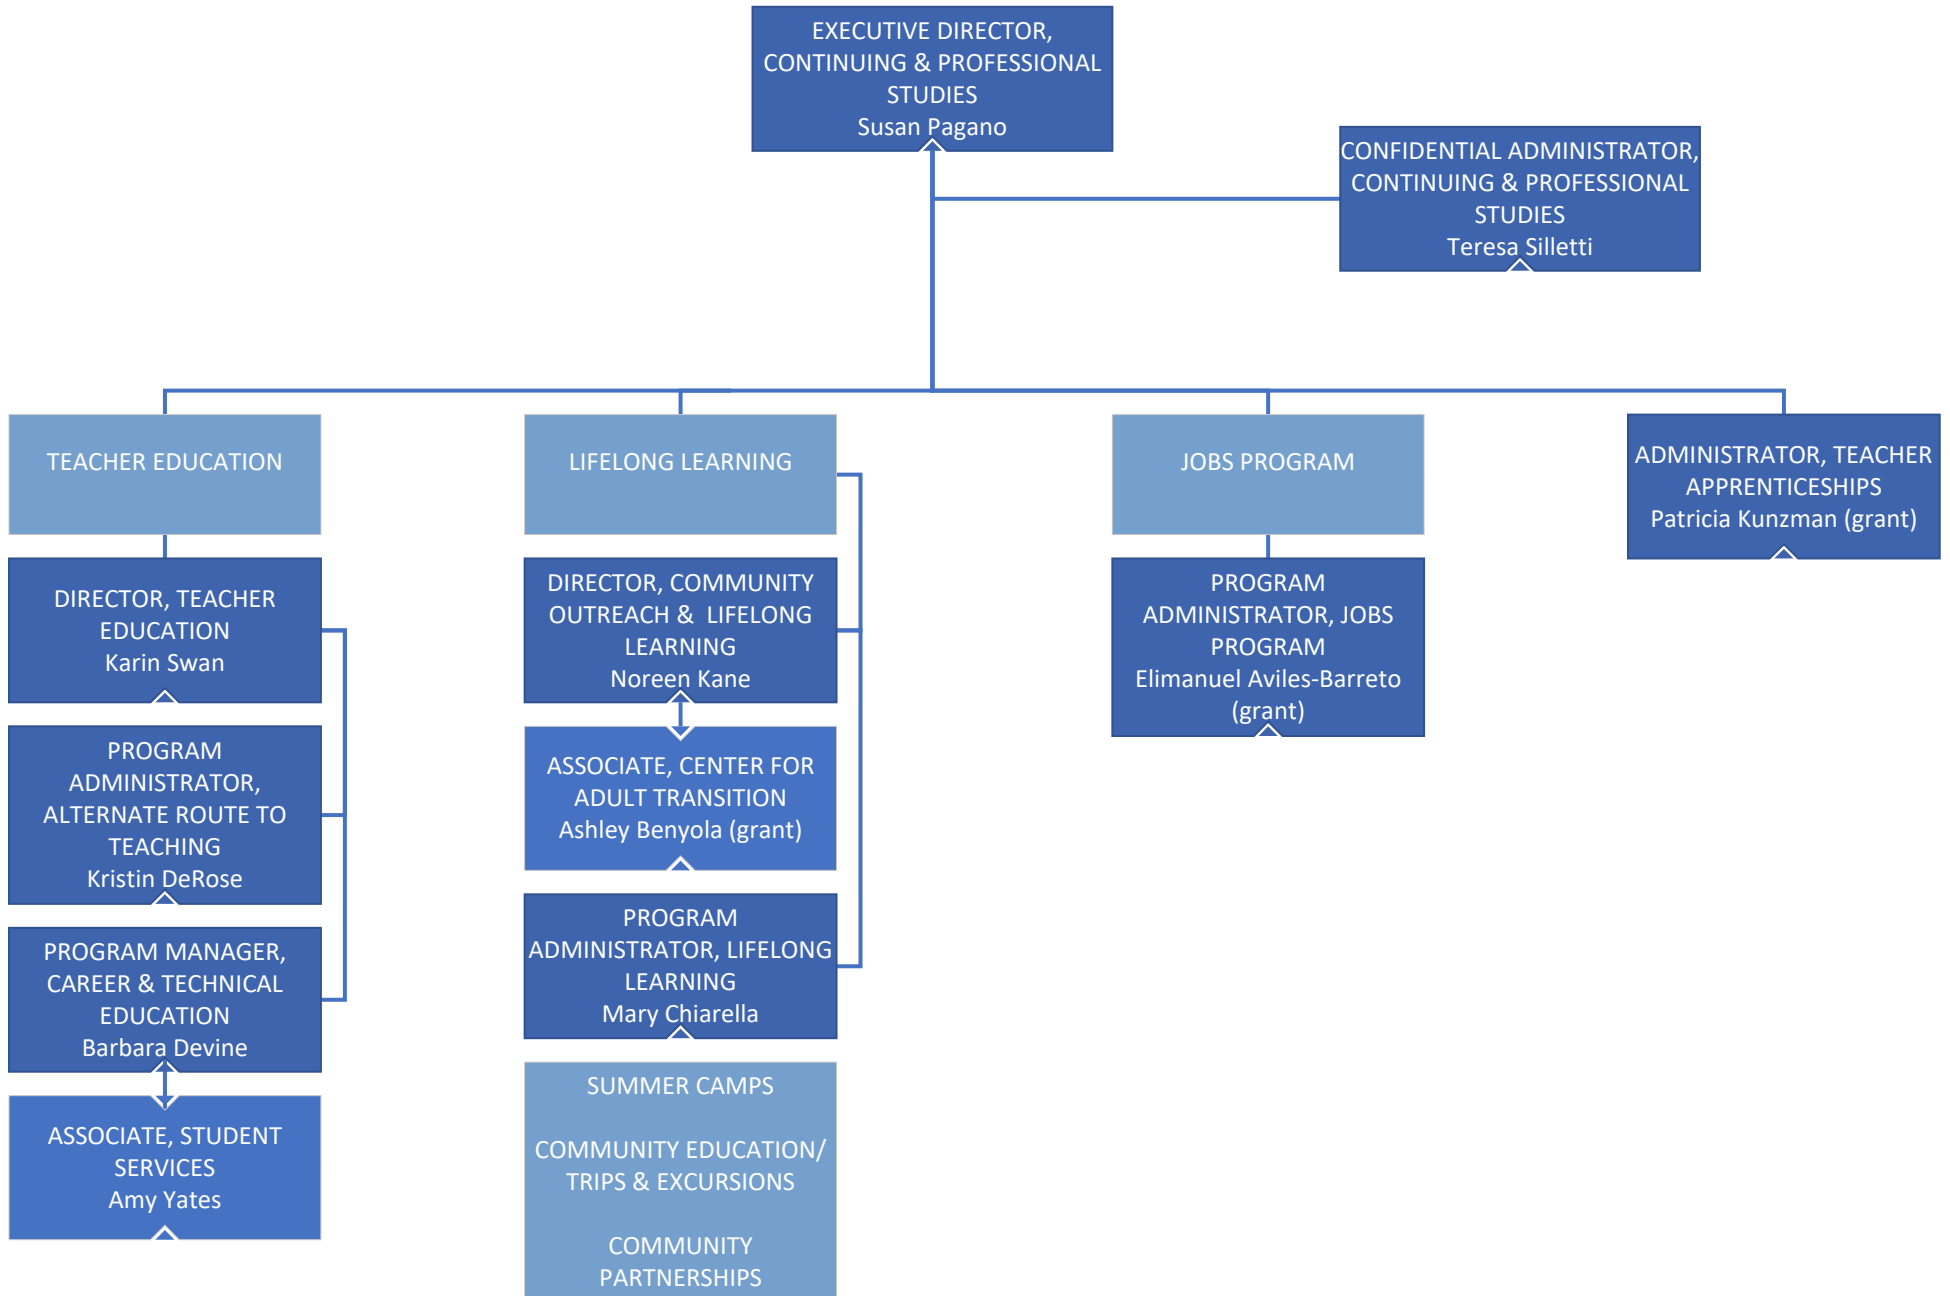

Brookdale Community College

Continuing & Professional Studies