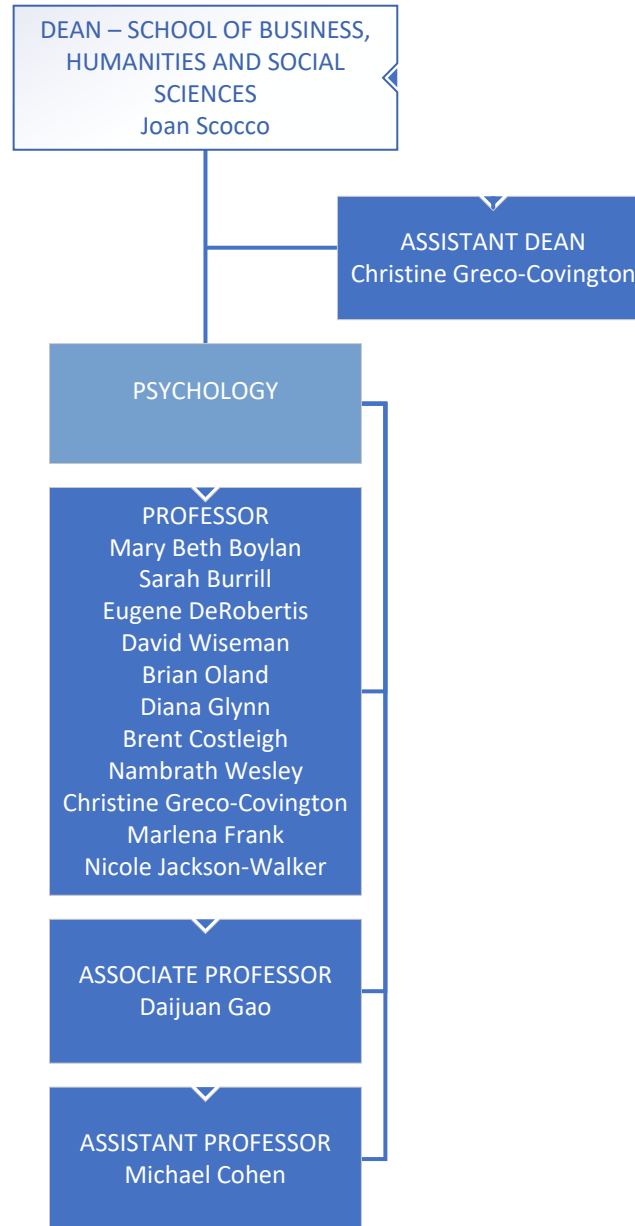

Brookdale Community College

Academic Affairs – School of Business, Humanities and Social Sciences

*Professors & Associate Professors report to the Dean

*Assistant Professors & Instructors report to the Assistant Dean

*Instructional Assistants & Lab/Studio Assistants report to the Assistant Dean