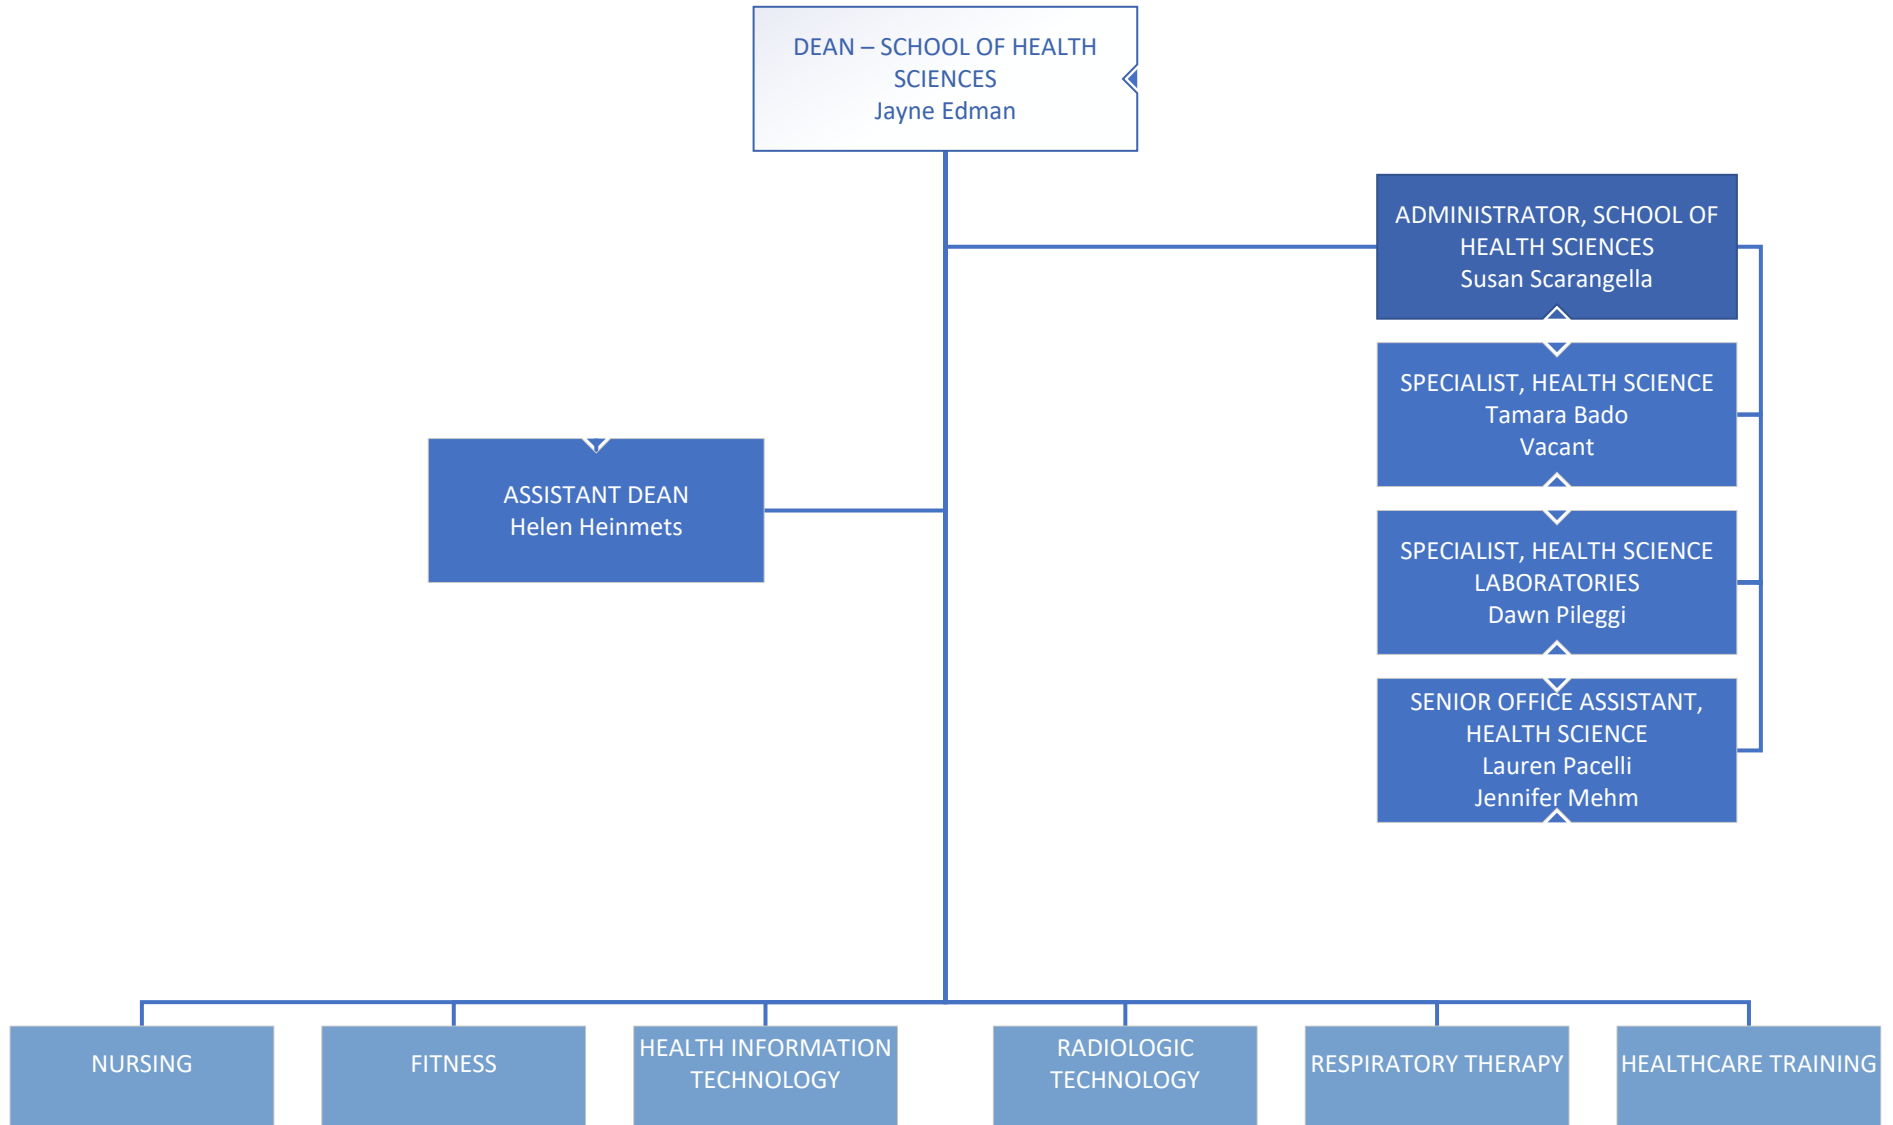

Brookdale Community College

Academic Affairs – School of Health Sciences