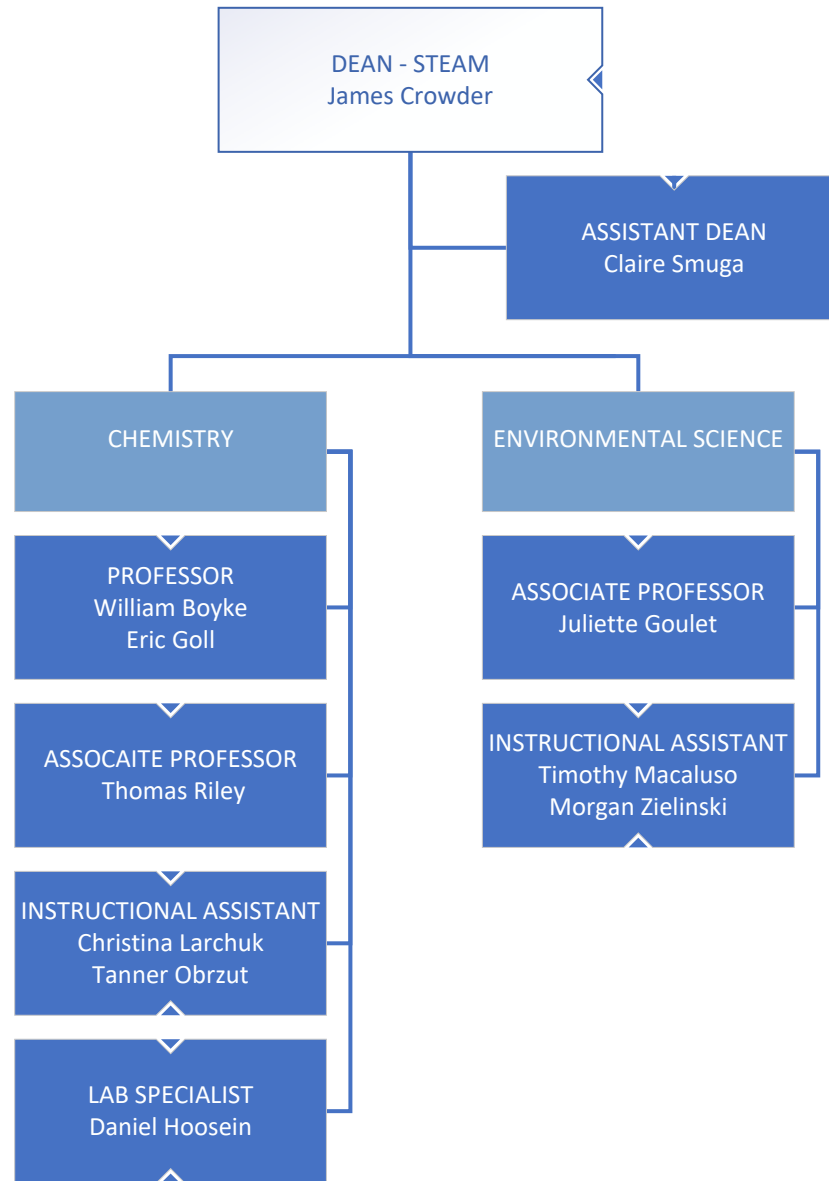

Academic Affairs – School of STEAM

*Professors & Associate Professors report to the Dean

*Assistant Professors & Instructors report to the Assistant Dean

*Instructional Assistants & Lab/Studio Assistants report to the Assistant Dean

Brookdale Community College

Academic Affairs – School of STEAM

*Professors & Associate Professors report to the Dean

*Assistant Professors & Instructors report to the Assistant Dean

*Instructional Assistants & Lab/Studio Assistants report to the Assistant Dean