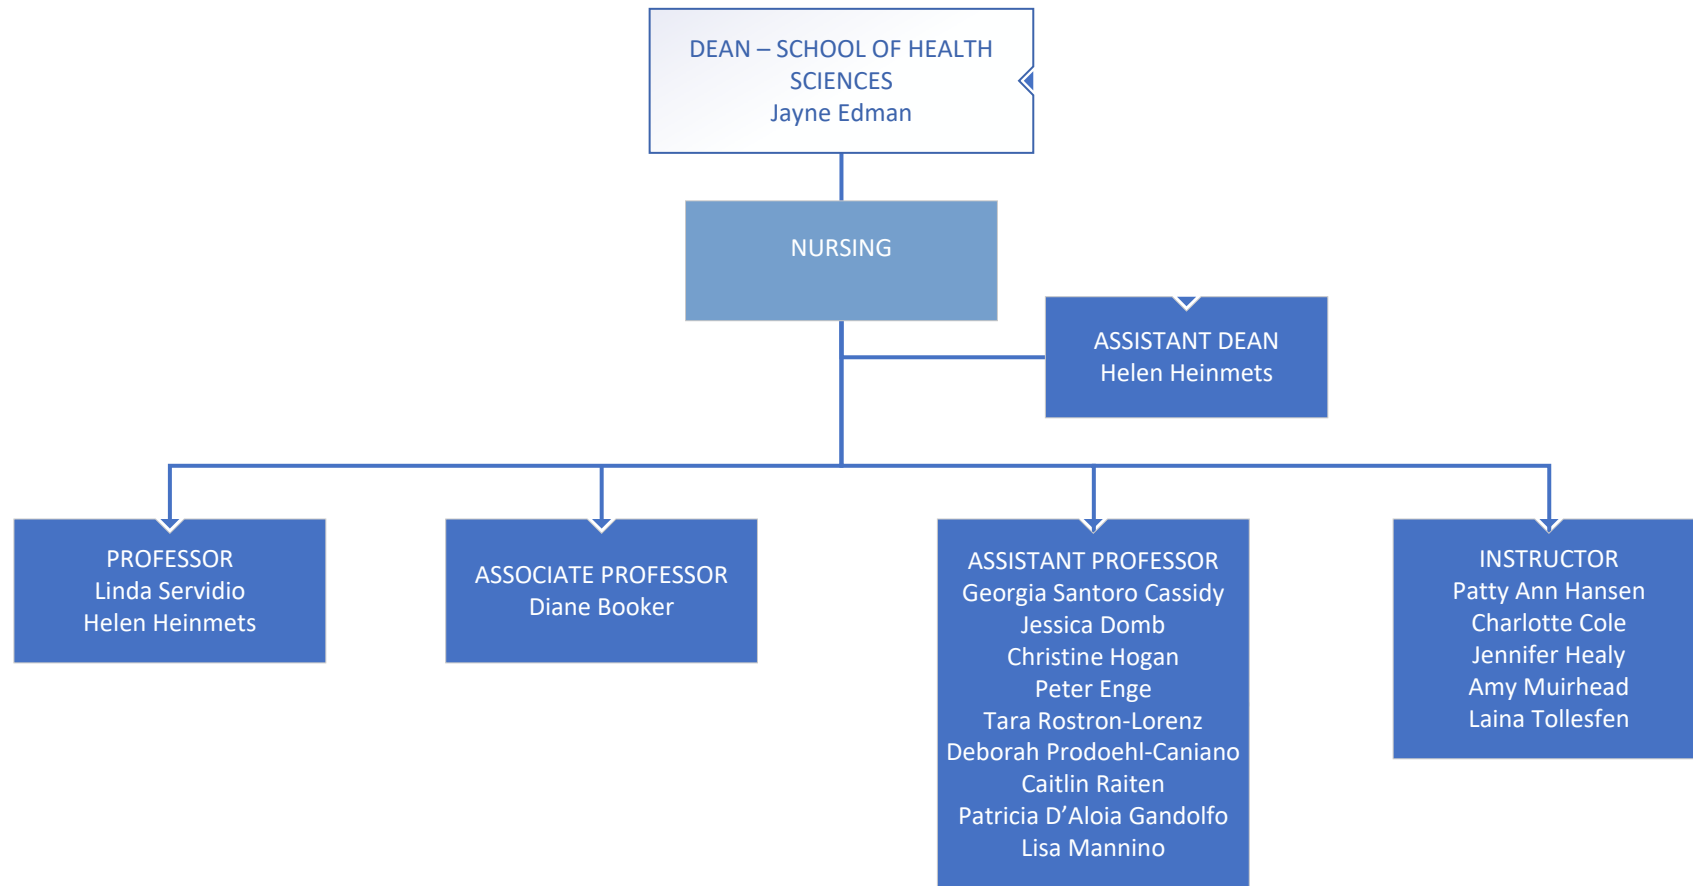

Brookdale Community College

Academic Affairs – School of Health Sciences

*Professors & Associate Professors report to the Dean

*Assistant Professors & Instructors report to the Assistant Dean

*Instructional Assistants & Lab/Studio Assistants report to the Assistant Dean