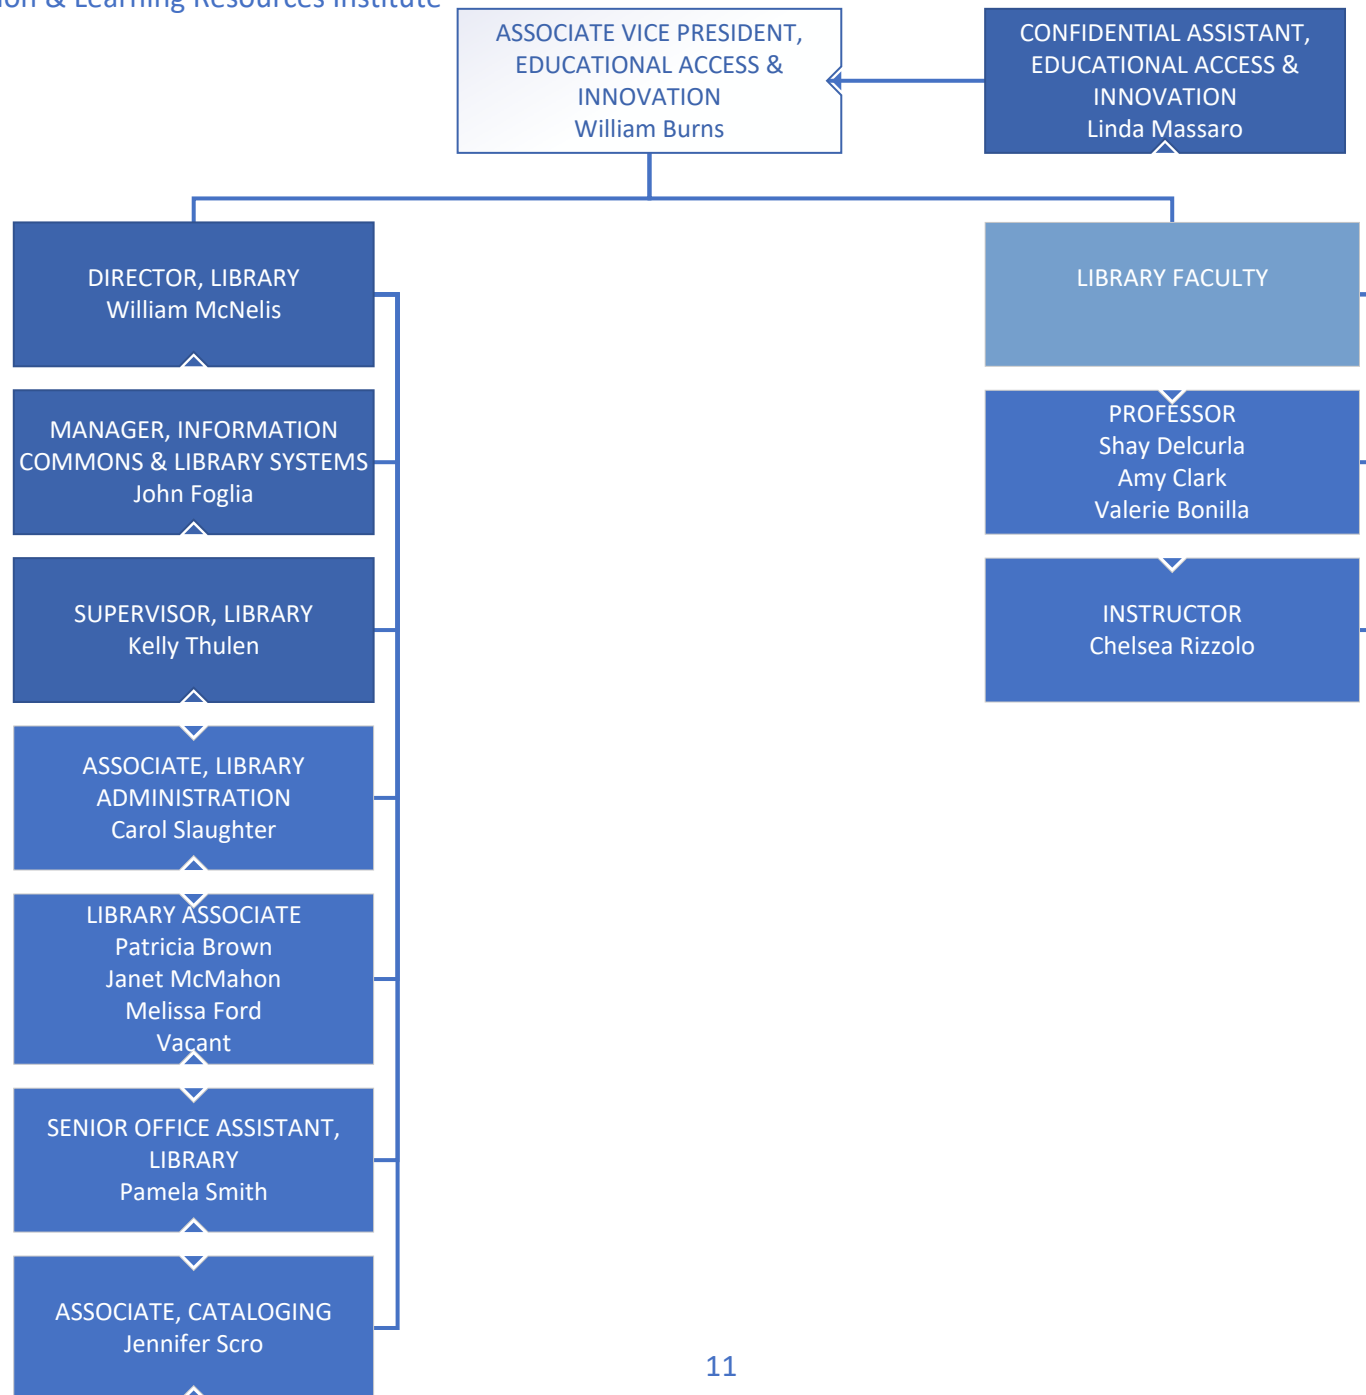

Organizational Chart – Table of Contents

Board of Trustees: 2
President’s Office: 3
Achieve Academy & NJ Film Academy: 4
Advancement: 5-7
Academic Affairs: 8-9
Innovation & Learning Resource Institute: 10-11
International Center: 12
Educational Support & Testing Services: 13
Brookdale Radio: 14
Small Business Development Center: 15
Academic Pathways: 16-18
School of STEAM: 19-26
School of Health Sciences: 27-30
School of Business, Humanities & Social Science: 31-39
Continuing & Professional Studies: 40-41
Student Affairs: 42-49
Planning & Institutional Effectiveness: 50
Human Resources: 51
Finance & Operations: 52-57
Security & Public Safety: 58

Brookdale Community College

Advancement

Brookdale Community College

Advancement – College Relations

Brookdale Community College

Academic Affairs

Brookdale Community College

Academic Affairs

Brookdale Community College

Innovation & Learning Resources Institute

Brookdale Community College

Innovation & Learning Resources Institute

Brookdale Community College

International Education Center

Brookdale Community College