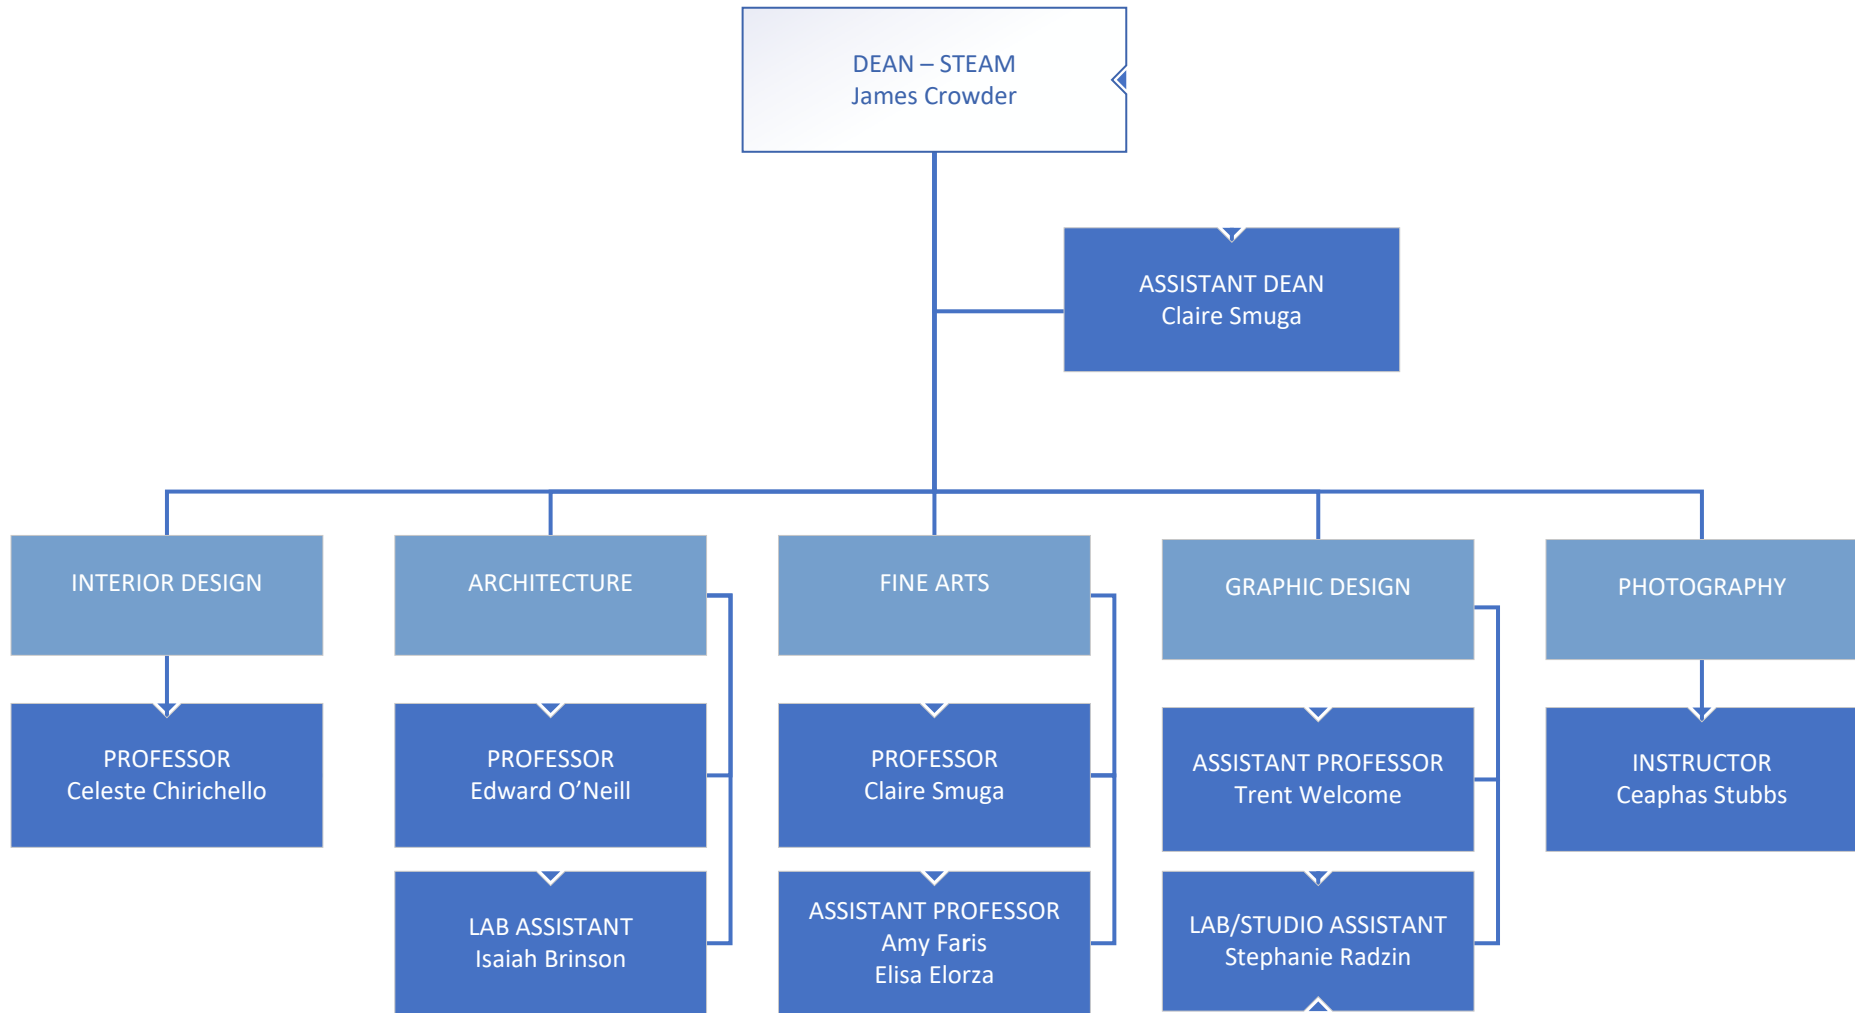

Brookdale Community College

Academic Affairs – School of STEAM

*Professors & Associate Professors report to the Dean

*Assistant Professors & Instructors report to the Assistant Dean

*Instructional Assistants & Lab/Studio Assistants report to the Assistant Dean