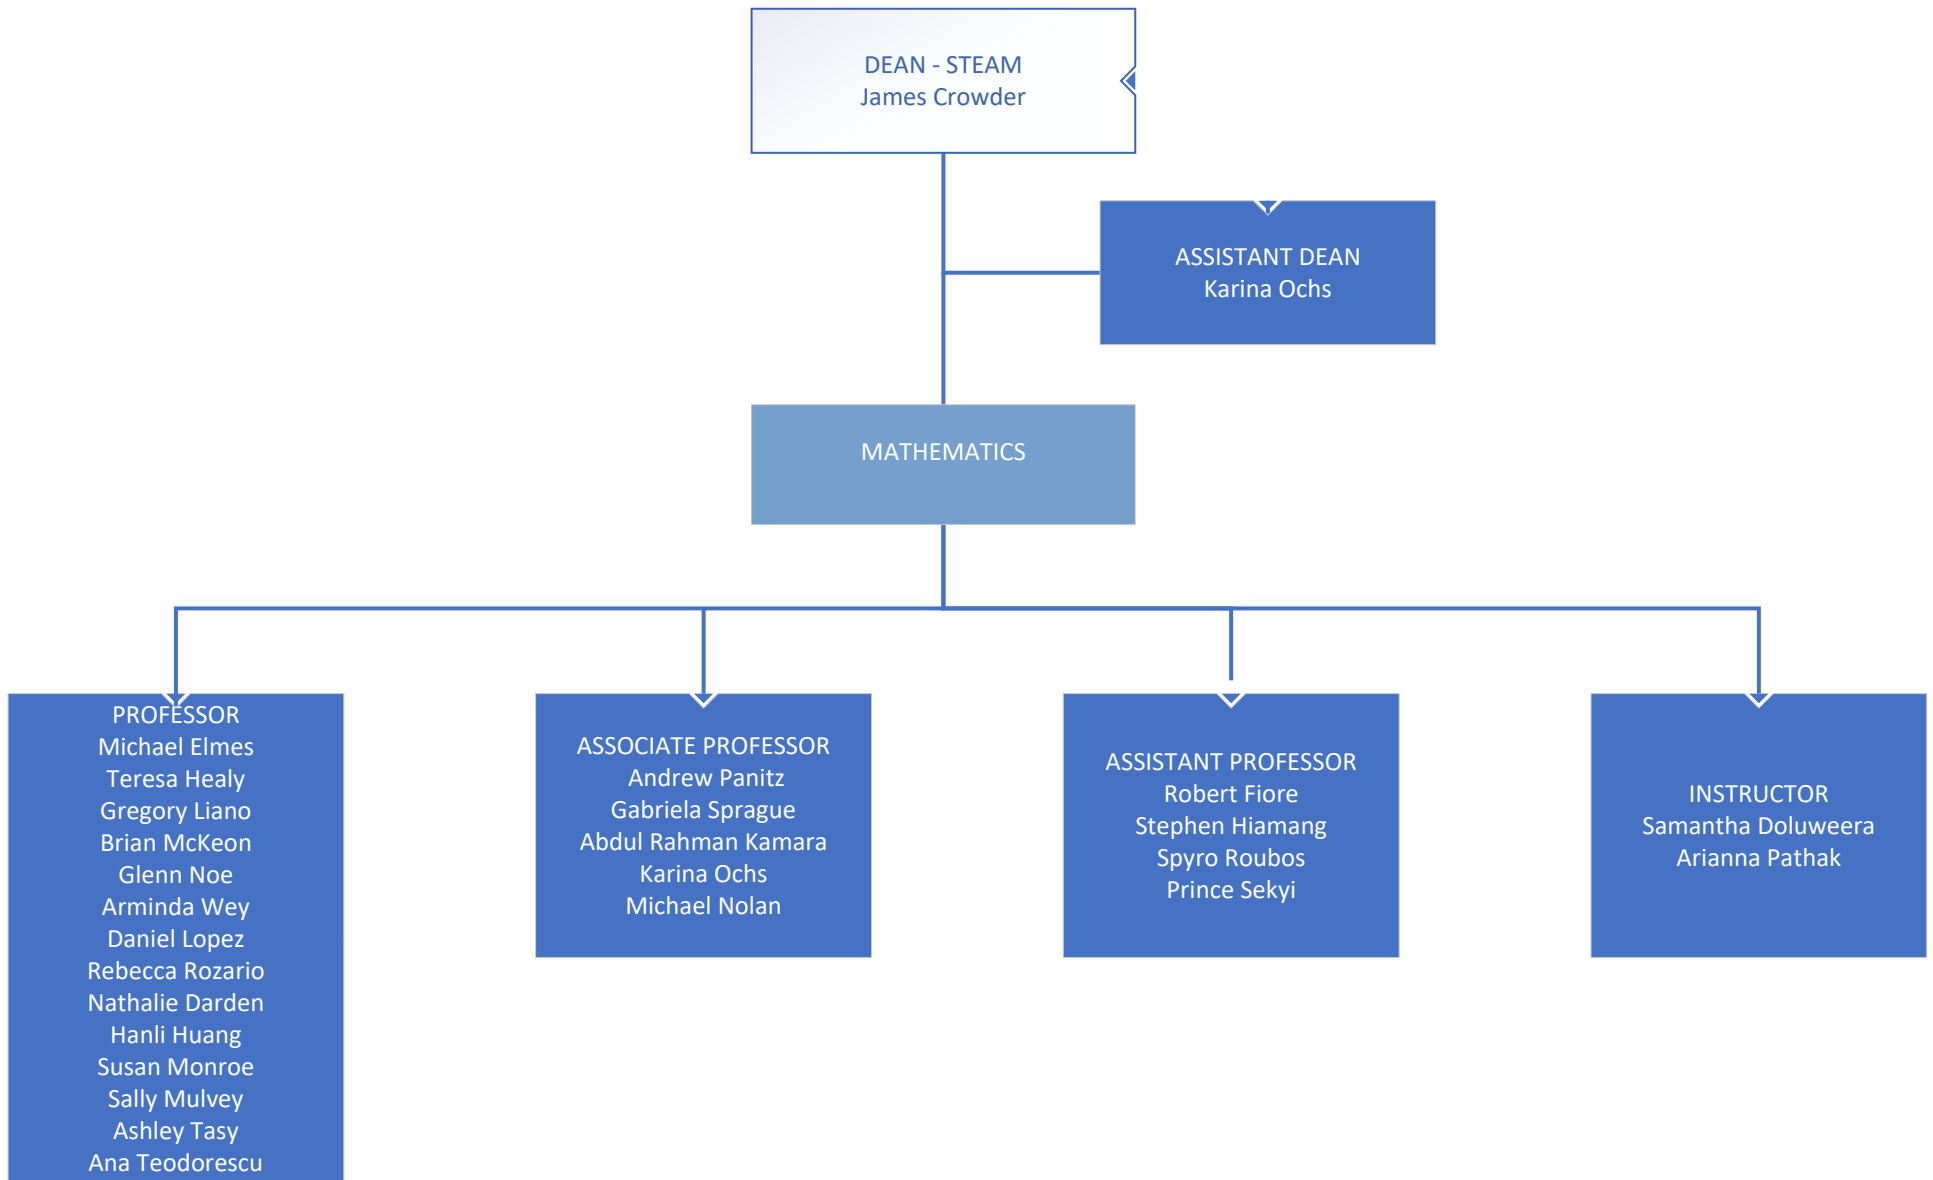

Brookdale Community College

Academic Affairs – School of STEAM

*Professors & Associate Professors report to the Dean

*Assistant Professors & Instructors report to the Assistant Dean

*Instructional Assistants & Lab/Studio Assistants report to the Assistant Dean