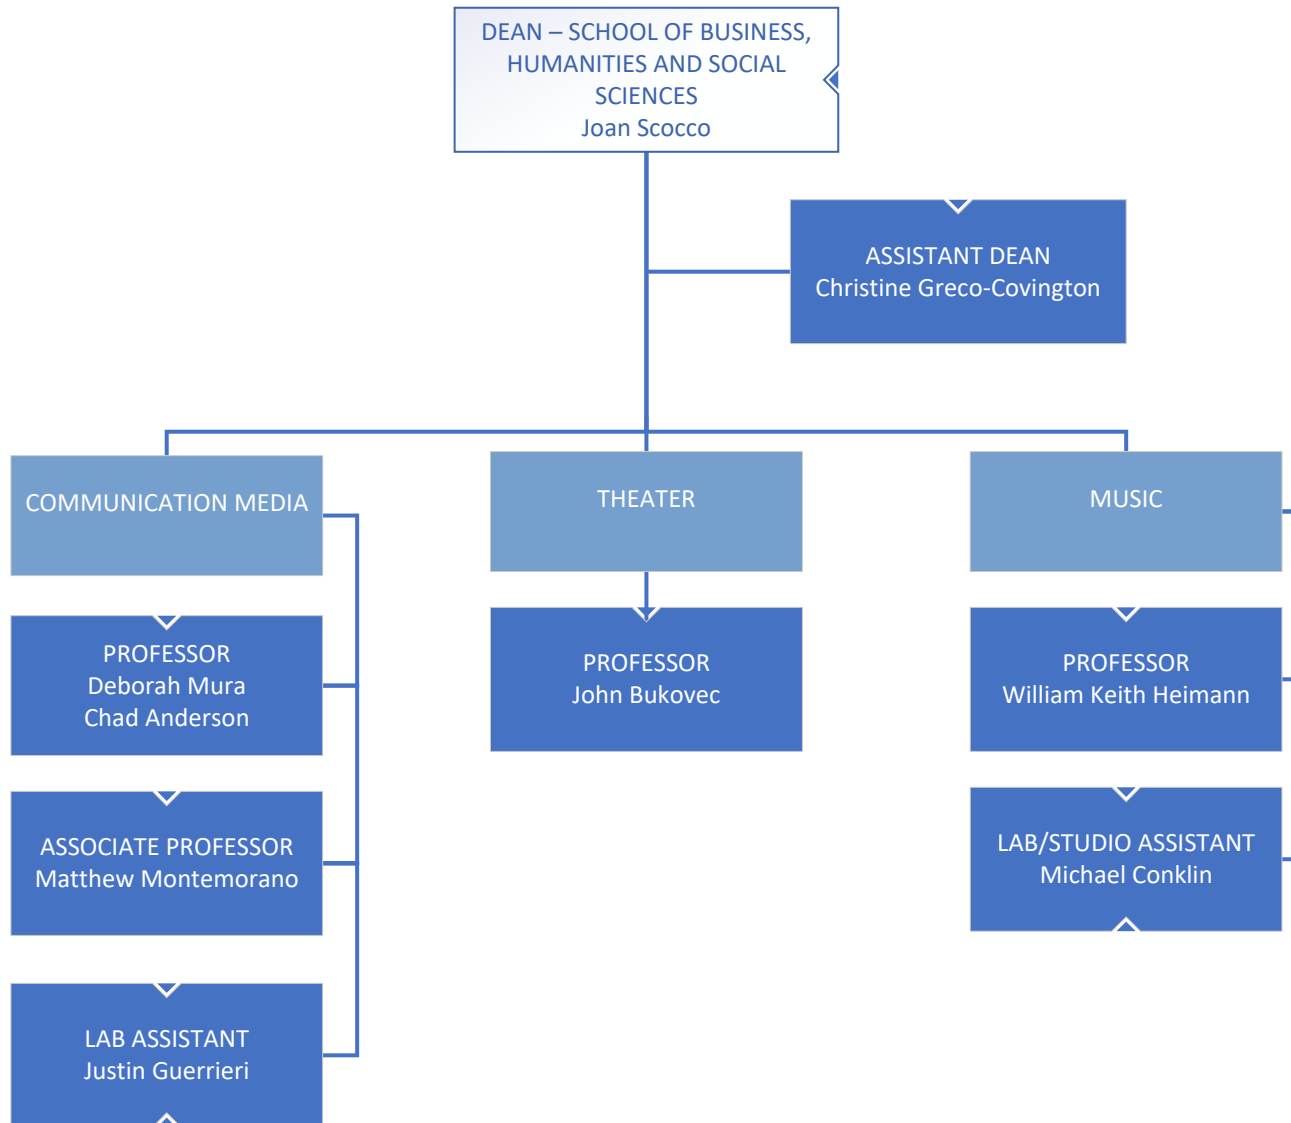

Brookdale Community College

Academic Affairs – School of Business, Humanities and Social Sciences

*Professors & Associate Professors report to the Dean

*Assistant Professors & Instructors report to the Assistant Dean

*Instructional Assistants & Lab/Studio Assistants report to the Assistant Dean