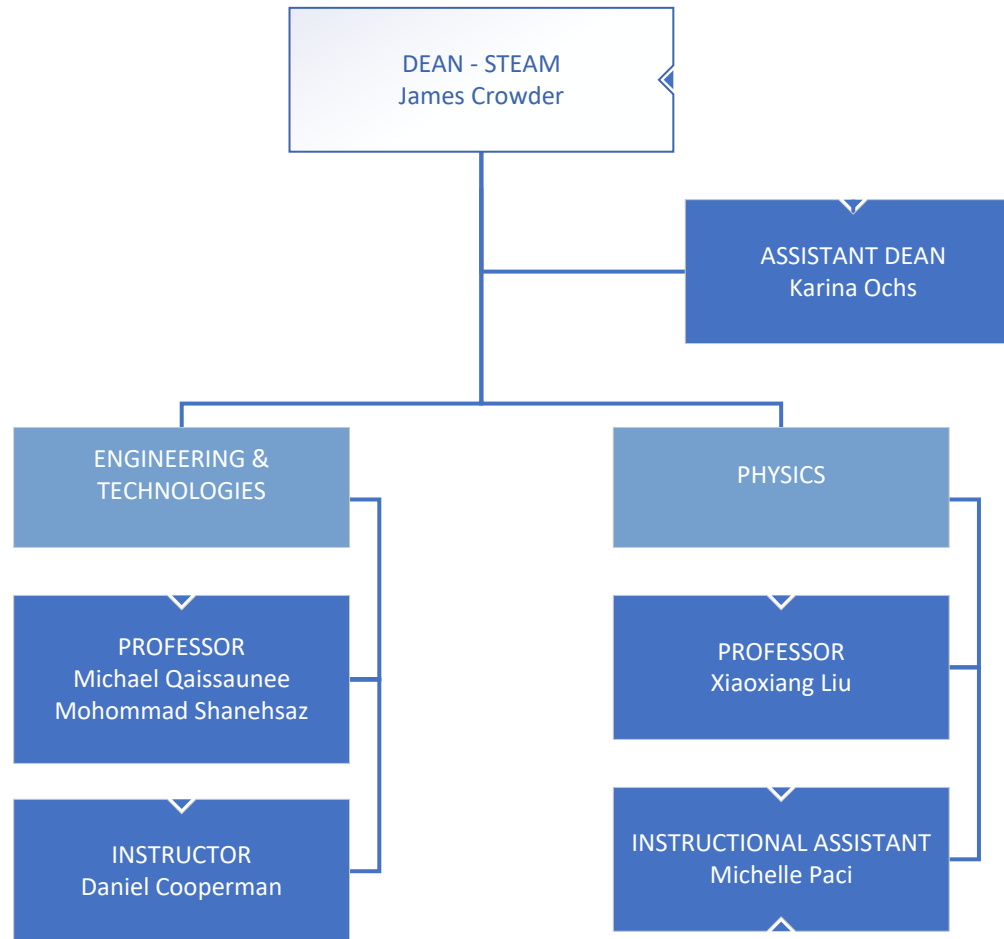

Brookdale Community College

Academic Affairs – School of STEAM

*Professors & Associate Professors report to the Dean

*Assistant Professors & Instructors report to the Assistant Dean

*Instructional Assistants & Lab/Studio Assistants report to the Assistant Dean