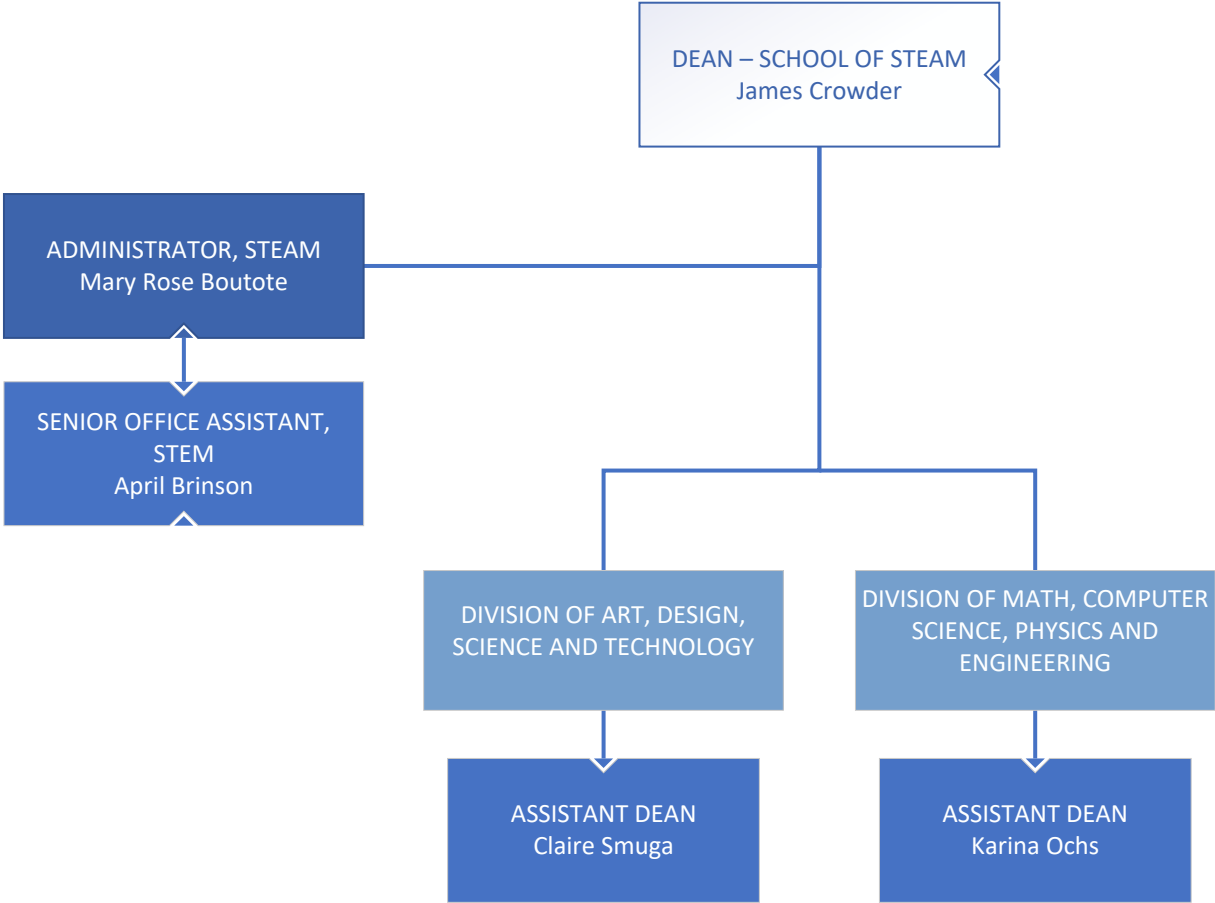

Academic Pathways

Brookdale Community College

Academic Pathways

Brookdale Community College

Academic Affairs – School of STEAM

Brookdale Community College

Academic Affairs – School of STEAM

*Professors & Associate Professors report to the Dean

*Assistant Professors & Instructors report to the Assistant Dean

*Instructional Assistants & Lab/Studio Assistants report to the Assistant Dean

Brookdale Community College

Academic Affairs – School of STEAM