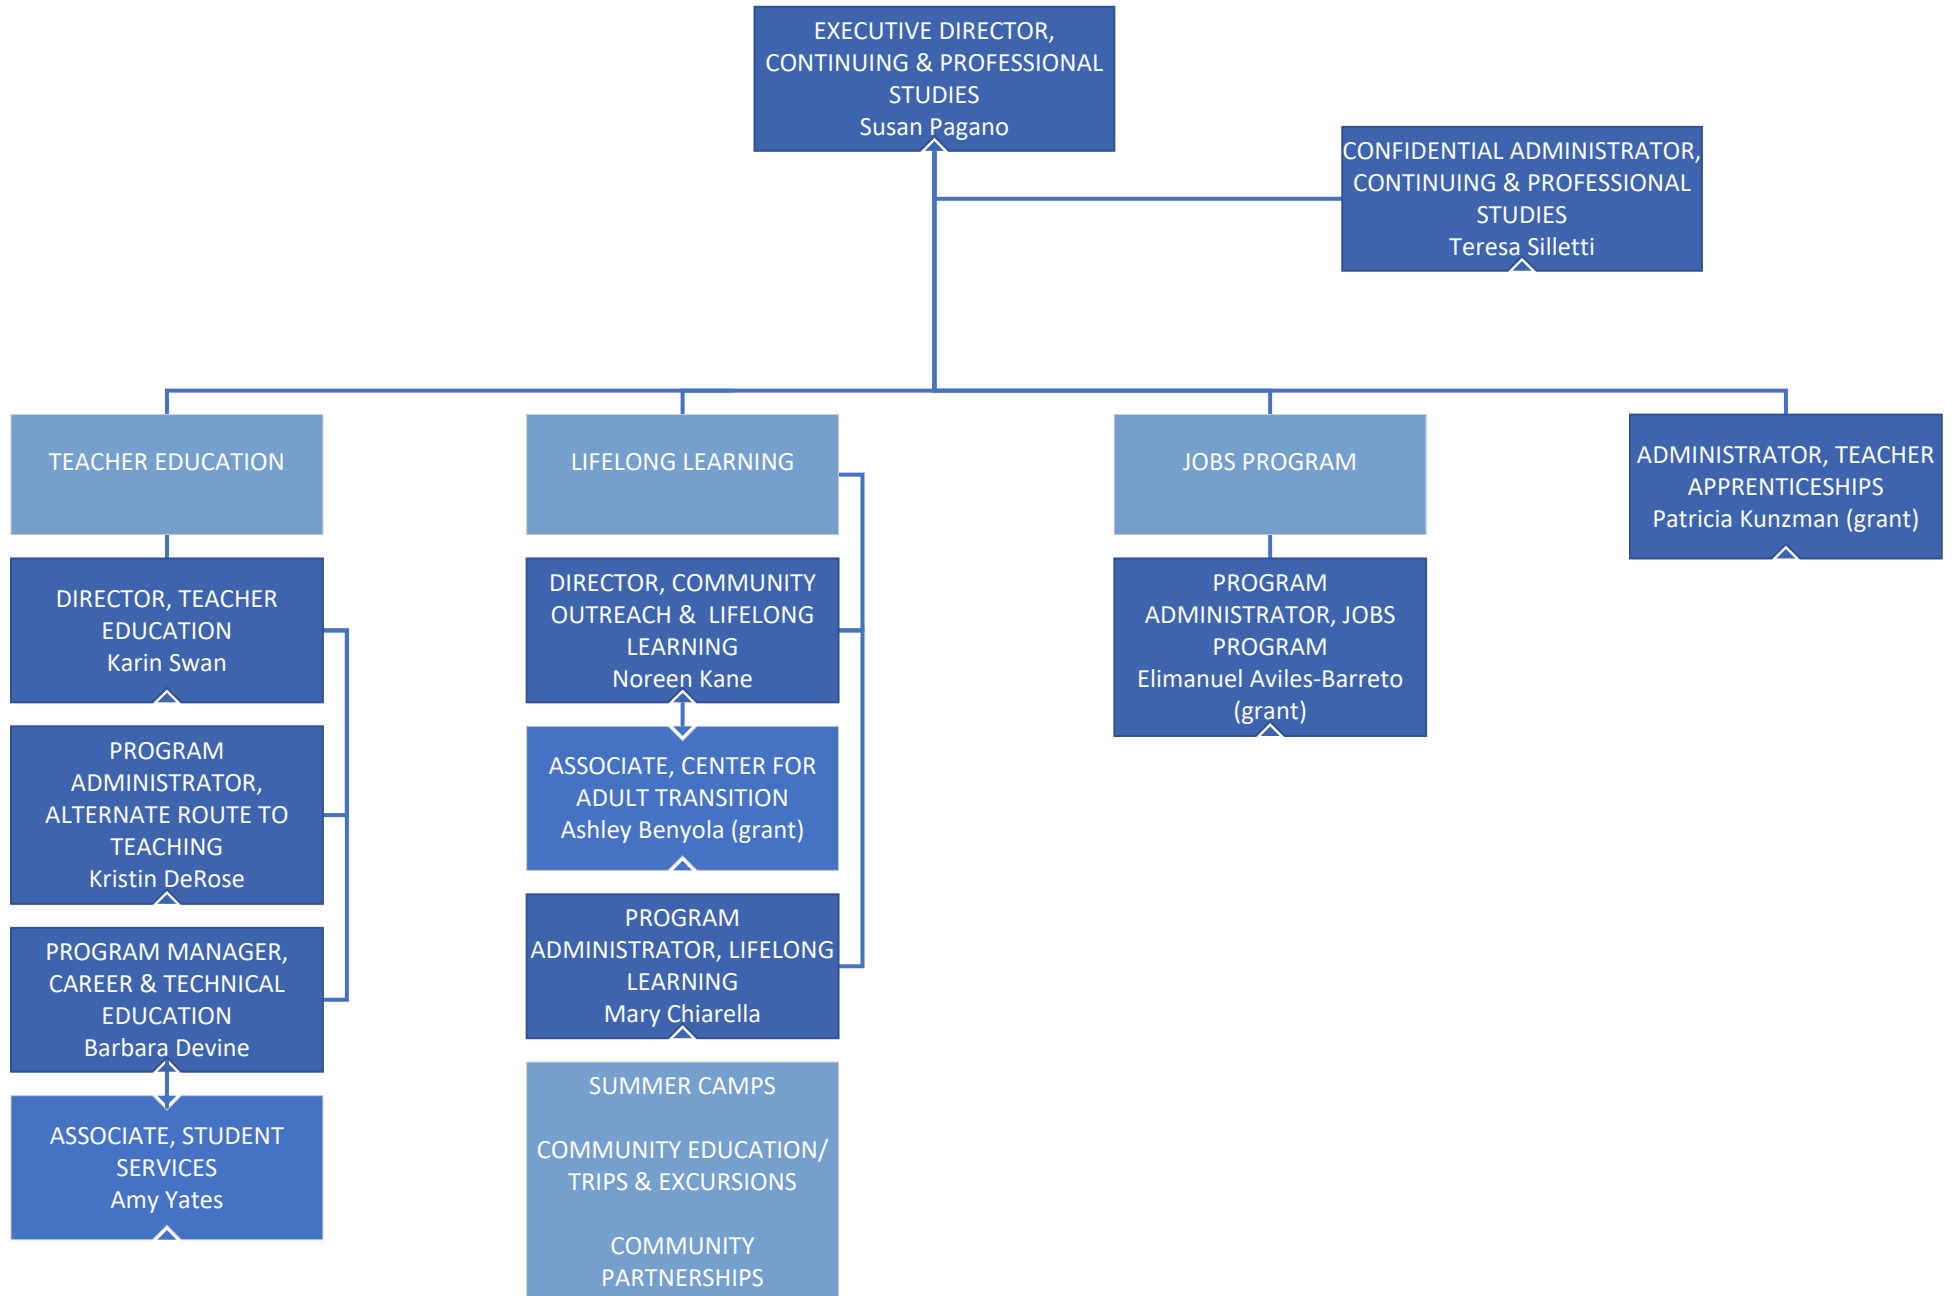

Brookdale Community College

Continuing & Professional Studies