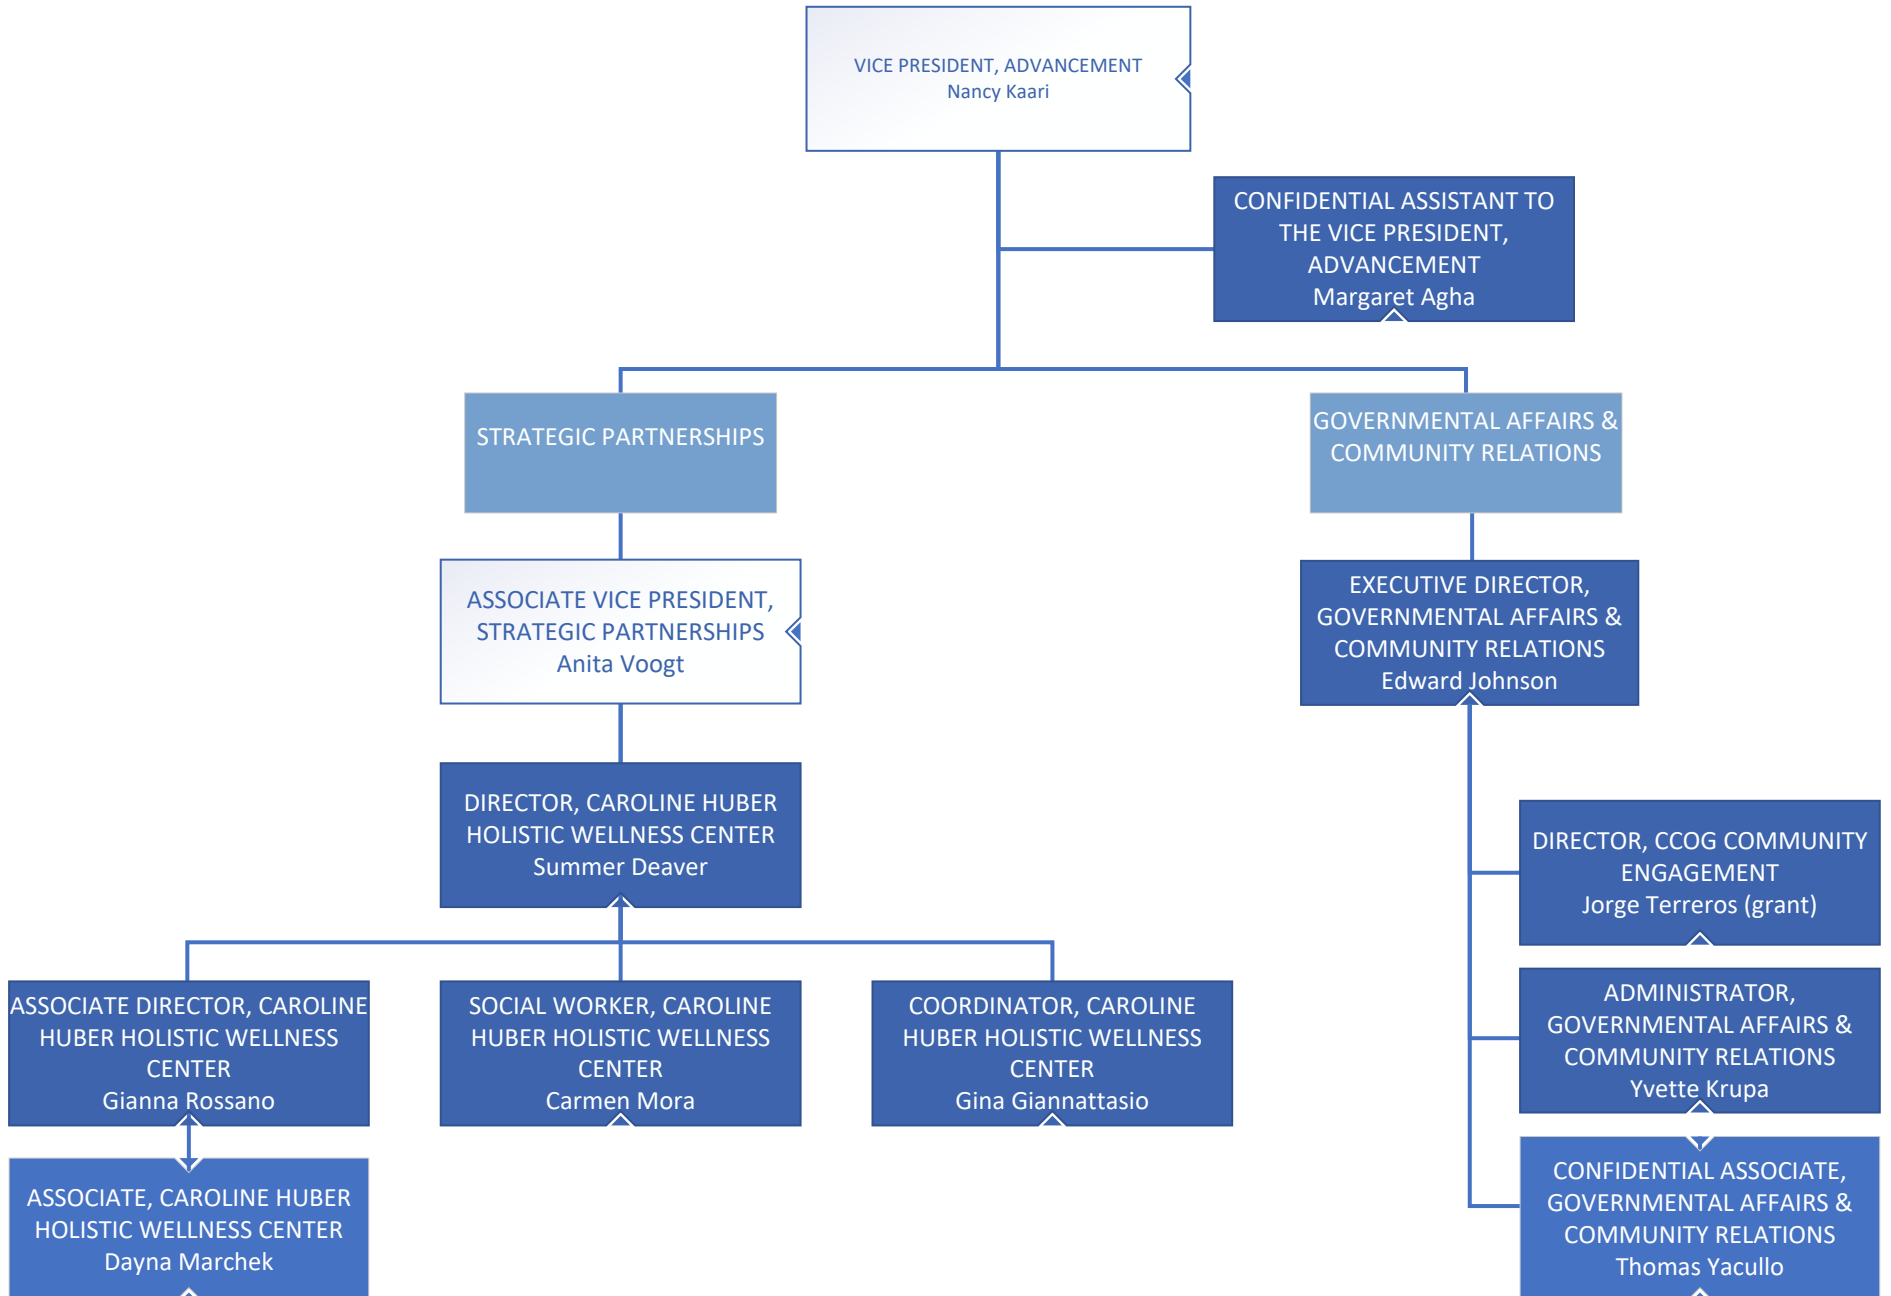

Organizational Chart – Table of Contents

Board of Trustees: 2
President’s Office: 3
Achieve Academy & NJ Film Academy: 4
Advancement: 5-7
Academic Affairs: 8-9
Innovation & Learning Resource Institute: 10-11
International Center: 12
Educational Support & Testing Services: 13
Brookdale Radio: 14
Small Business Development Center: 15
Academic Pathways: 16-18
School of STEAM: 19-26
School of Health Sciences: 27-30
School of Business, Humanities & Social Science: 31-39
Continuing & Professional Studies: 40-41
Student Affairs: 42-49
Planning & Institutional Effectiveness: 50
Human Resources: 51
Finance & Operations: 52-57
Security & Public Safety: 58

Brookdale Community College

Board of Trustees

Brookdale Community College

Office of the President

Brookdale Community College

Achieve Academy & New Jersey Film Academy

Brookdale Community College

Advancement