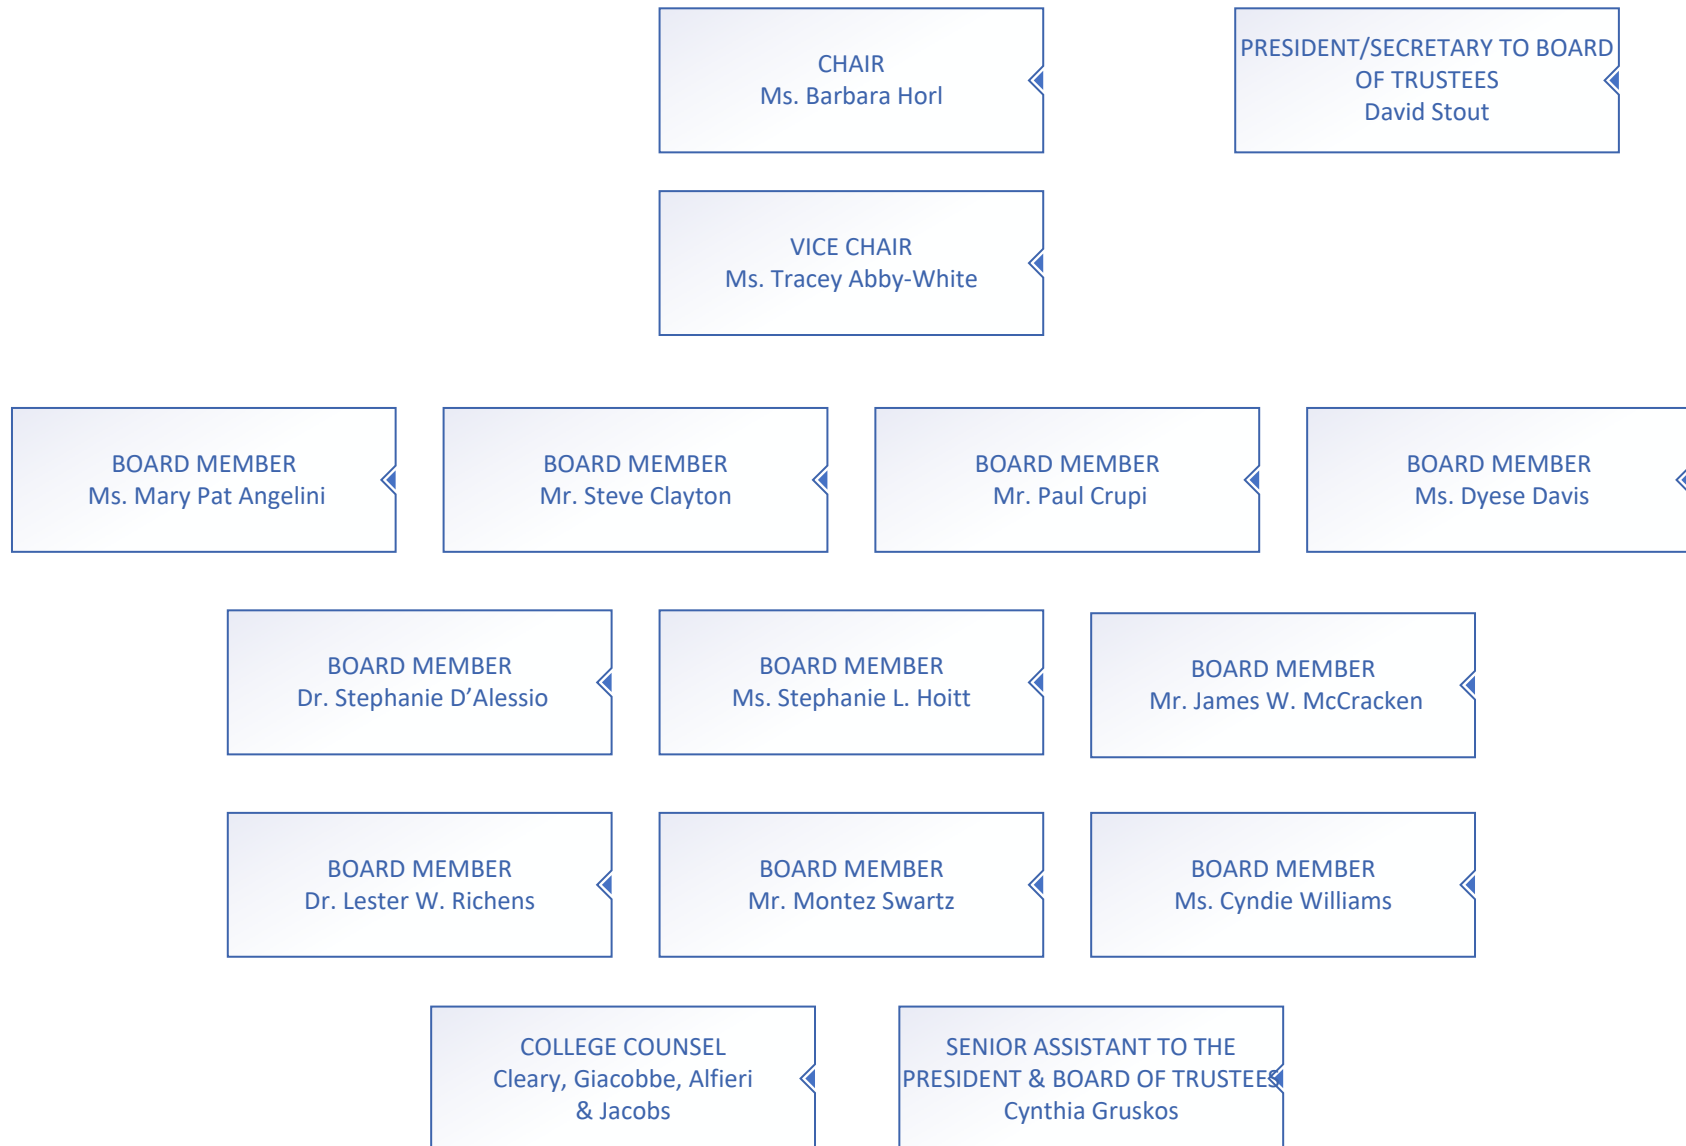

Brookdale Community College

Board of Trustees