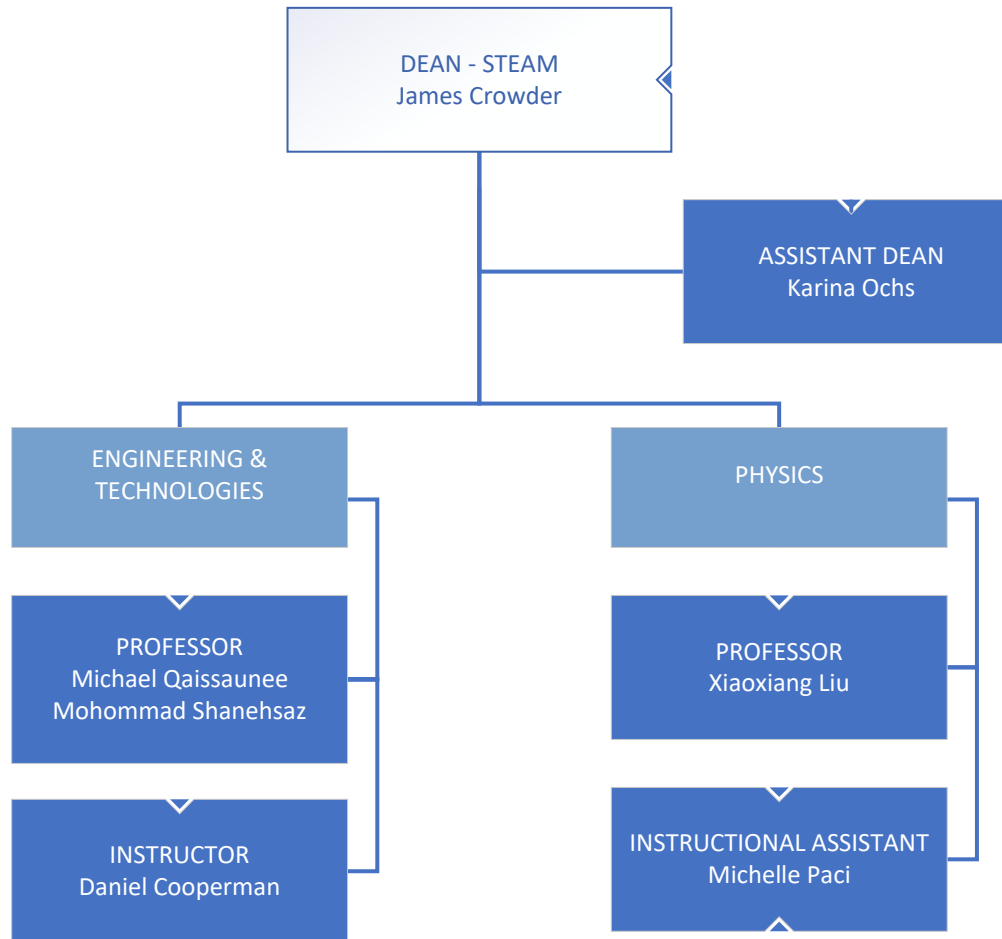

Brookdale Community College

Academic Affairs – School of STEAM

*Professors & Associate Professors report to the Dean

*Assistant Professors & Instructors report to the Assistant Dean

*Instructional Assistants & Lab/Studio Assistants report to the Assistant Dean