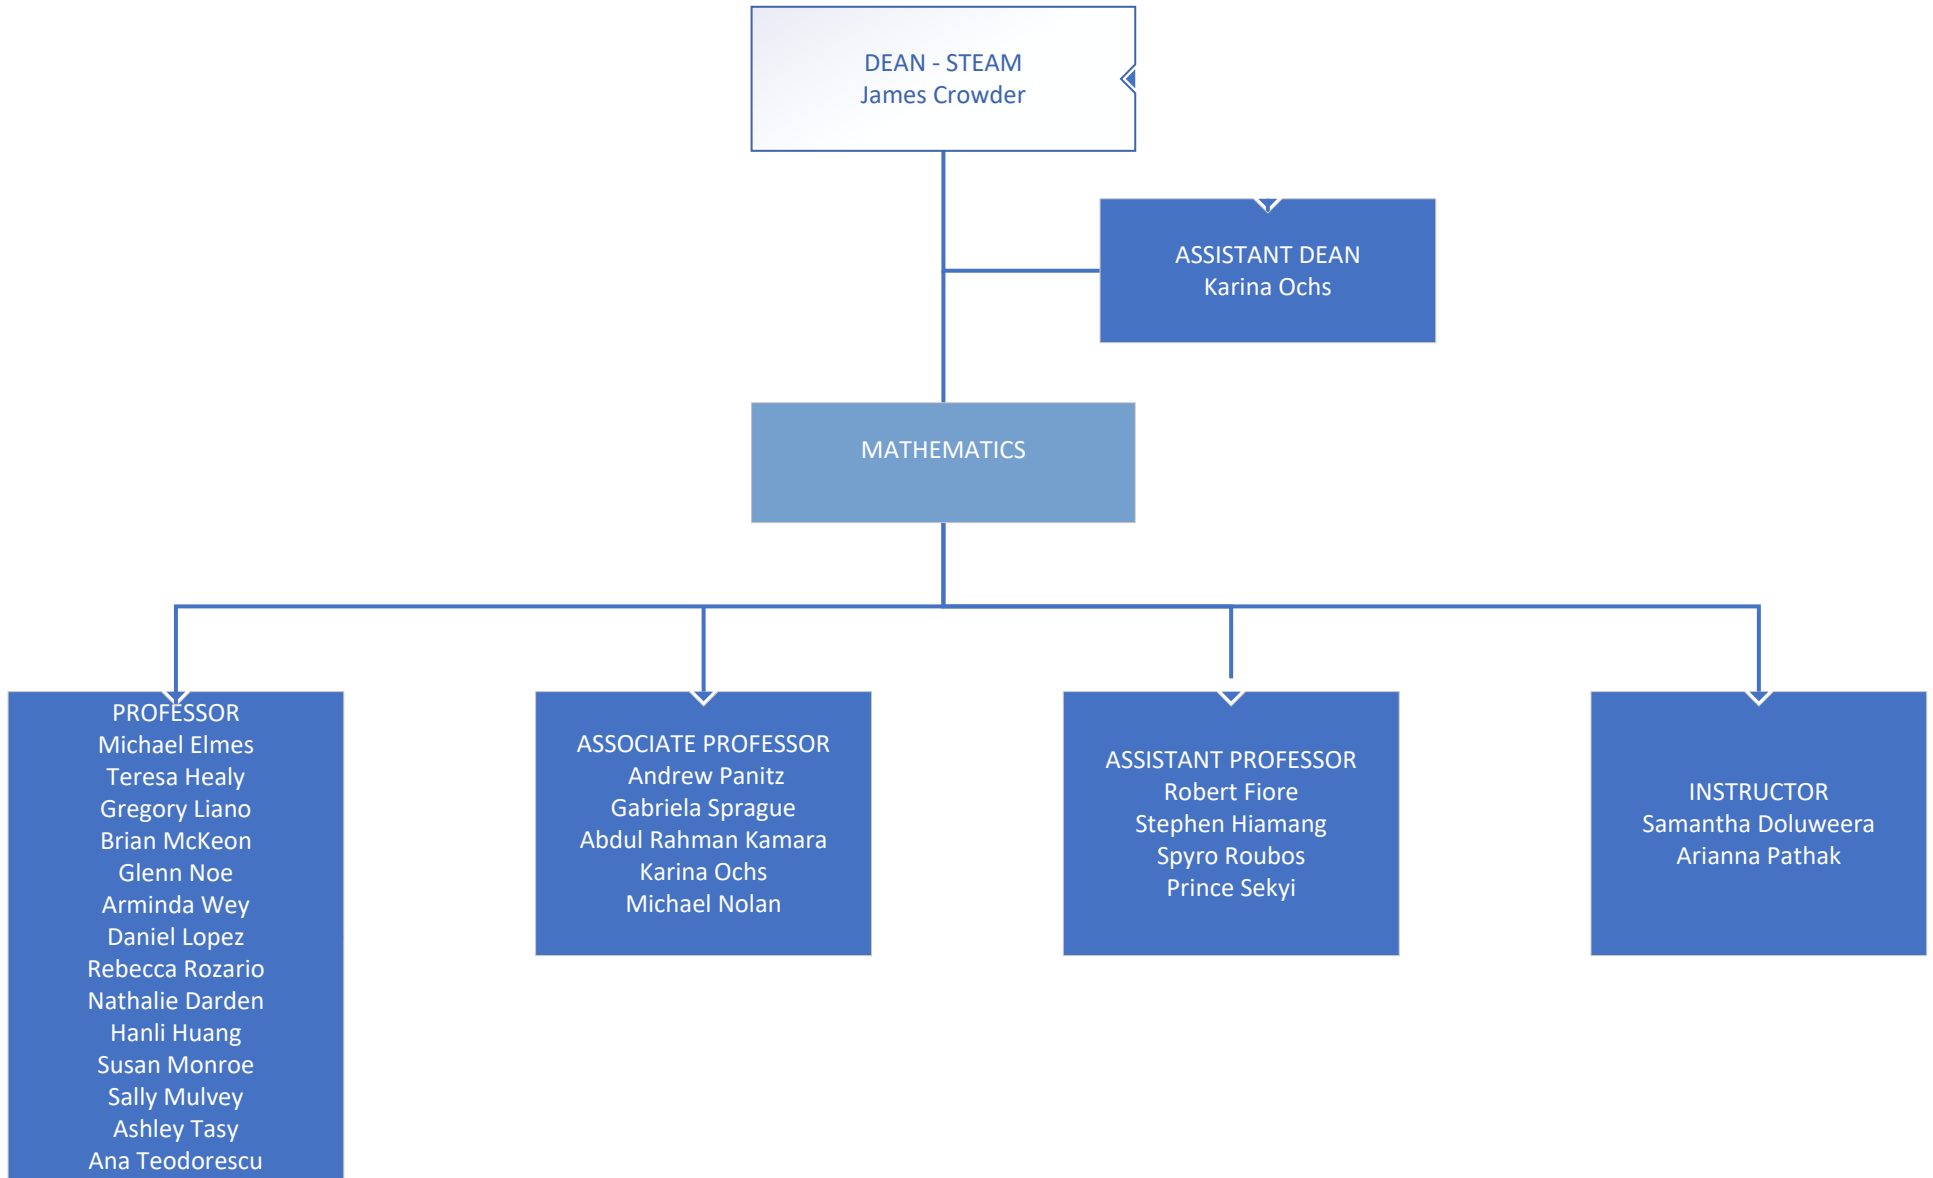

Brookdale Community College

Academic Affairs – School of STEAM

*Professors & Associate Professors report to the Dean

*Assistant Professors & Instructors report to the Assistant Dean

*Instructional Assistants & Lab/Studio Assistants report to the Assistant Dean