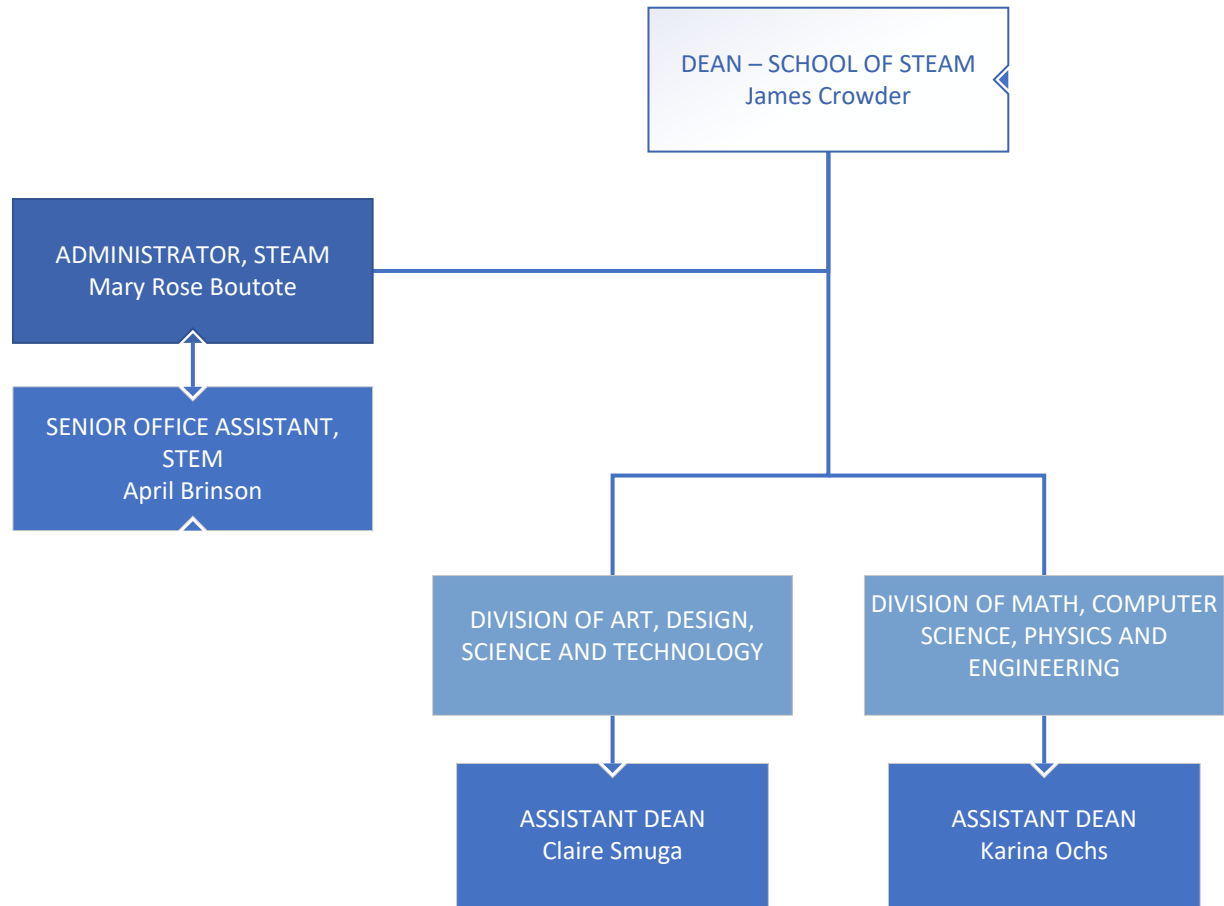

Academic Pathways

Brookdale Community College

Academic Pathways

Brookdale Community College

Academic Affairs – School of STEAM

Brookdale Community College

Academic Affairs – School of STEAM

*Professors & Associate Professors report to the Dean

*Assistant Professors & Instructors report to the Assistant Dean

*Instructional Assistants & Lab/Studio Assistants report to the Assistant Dean

Brookdale Community College

Academic Affairs – School of STEAM