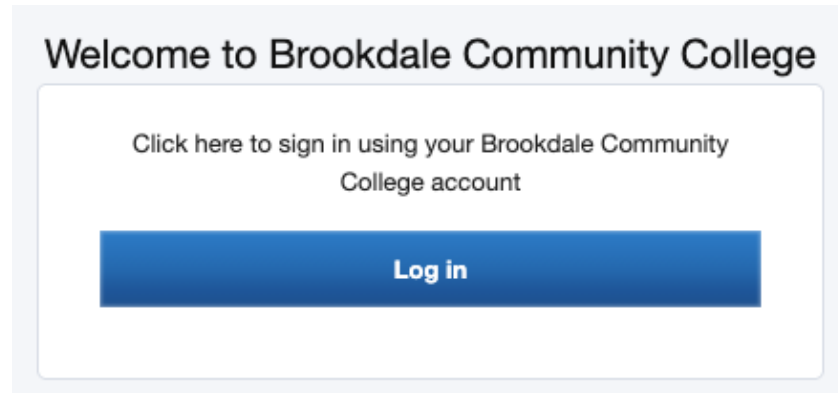

Navigate to: <https://brookdale.apporto.com/>

Click login and enter your Brookdale email and password

After you login you simply select the appropriate desktop and click launch:

For Psychology: [\*\*Windows Desktop Large\*\*](#)